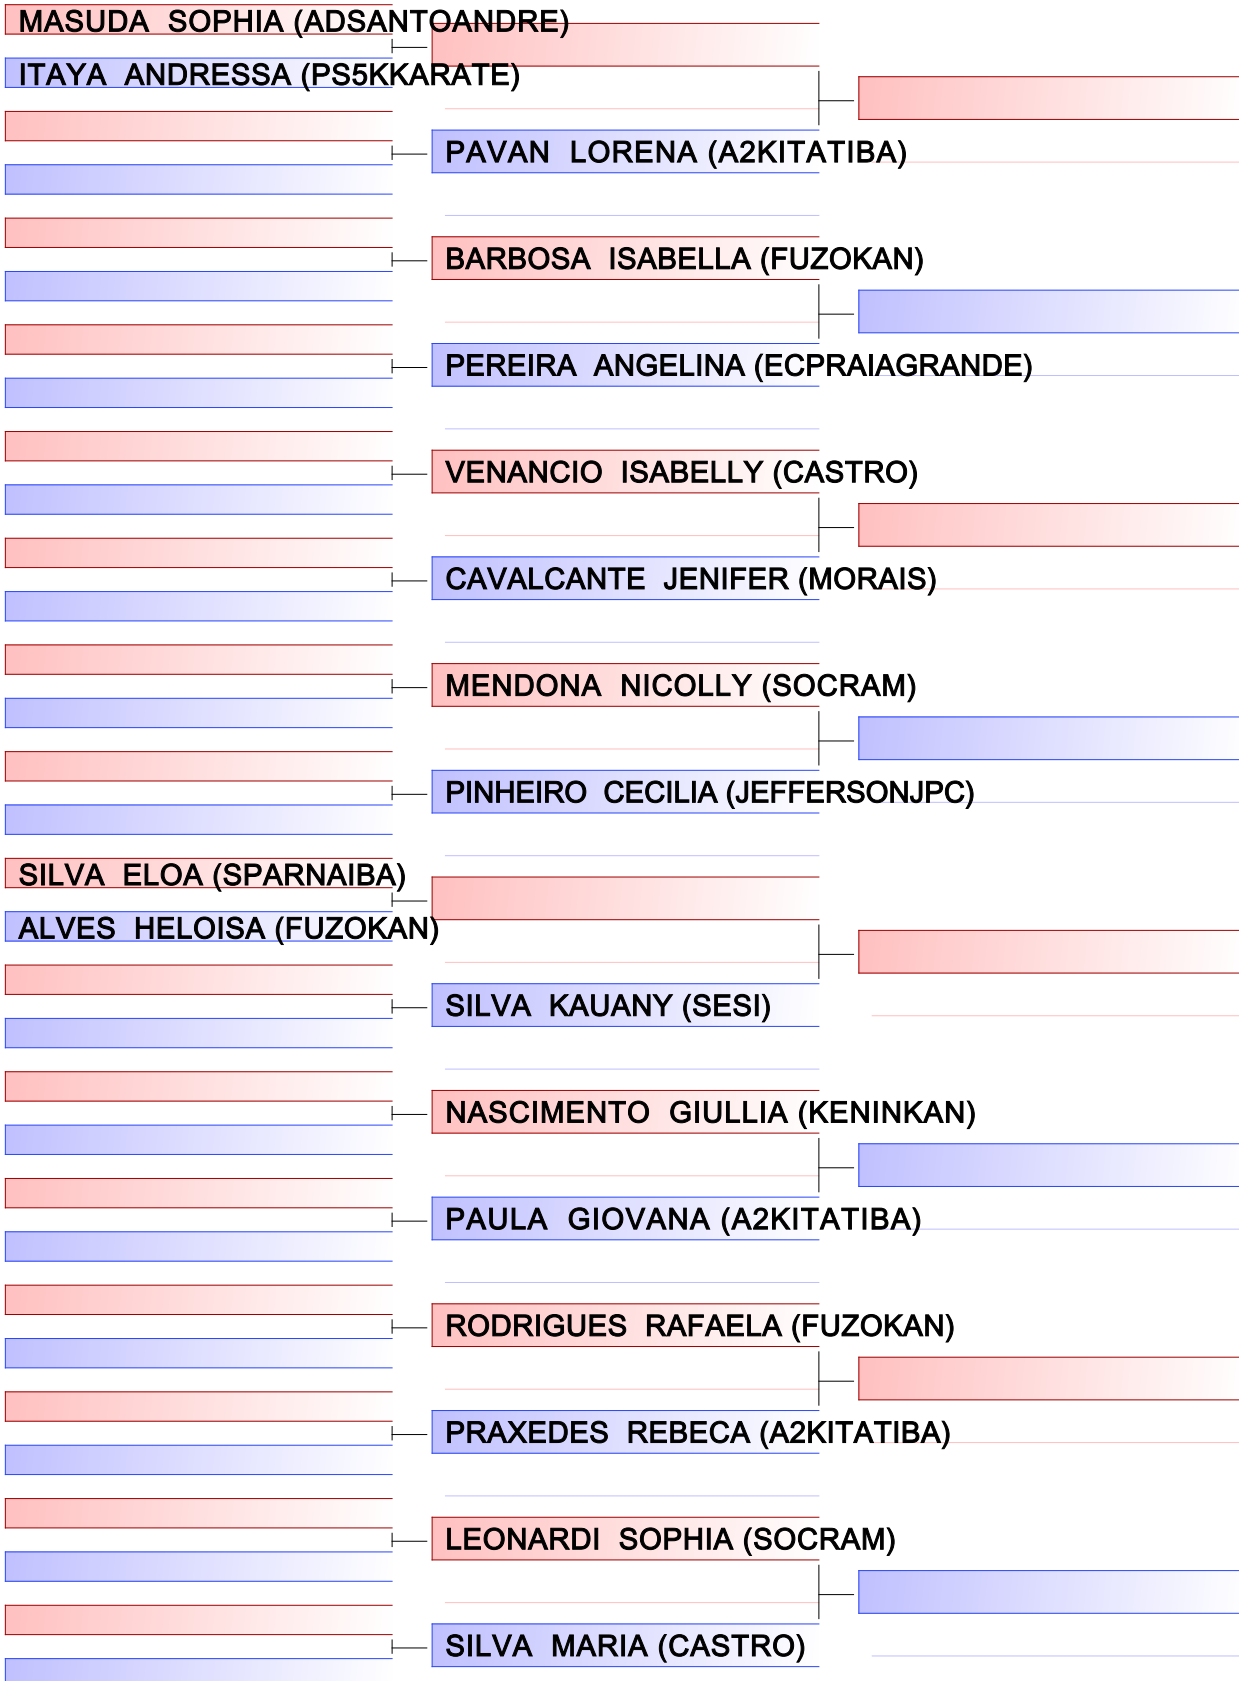

Final

[Original]

Referees: