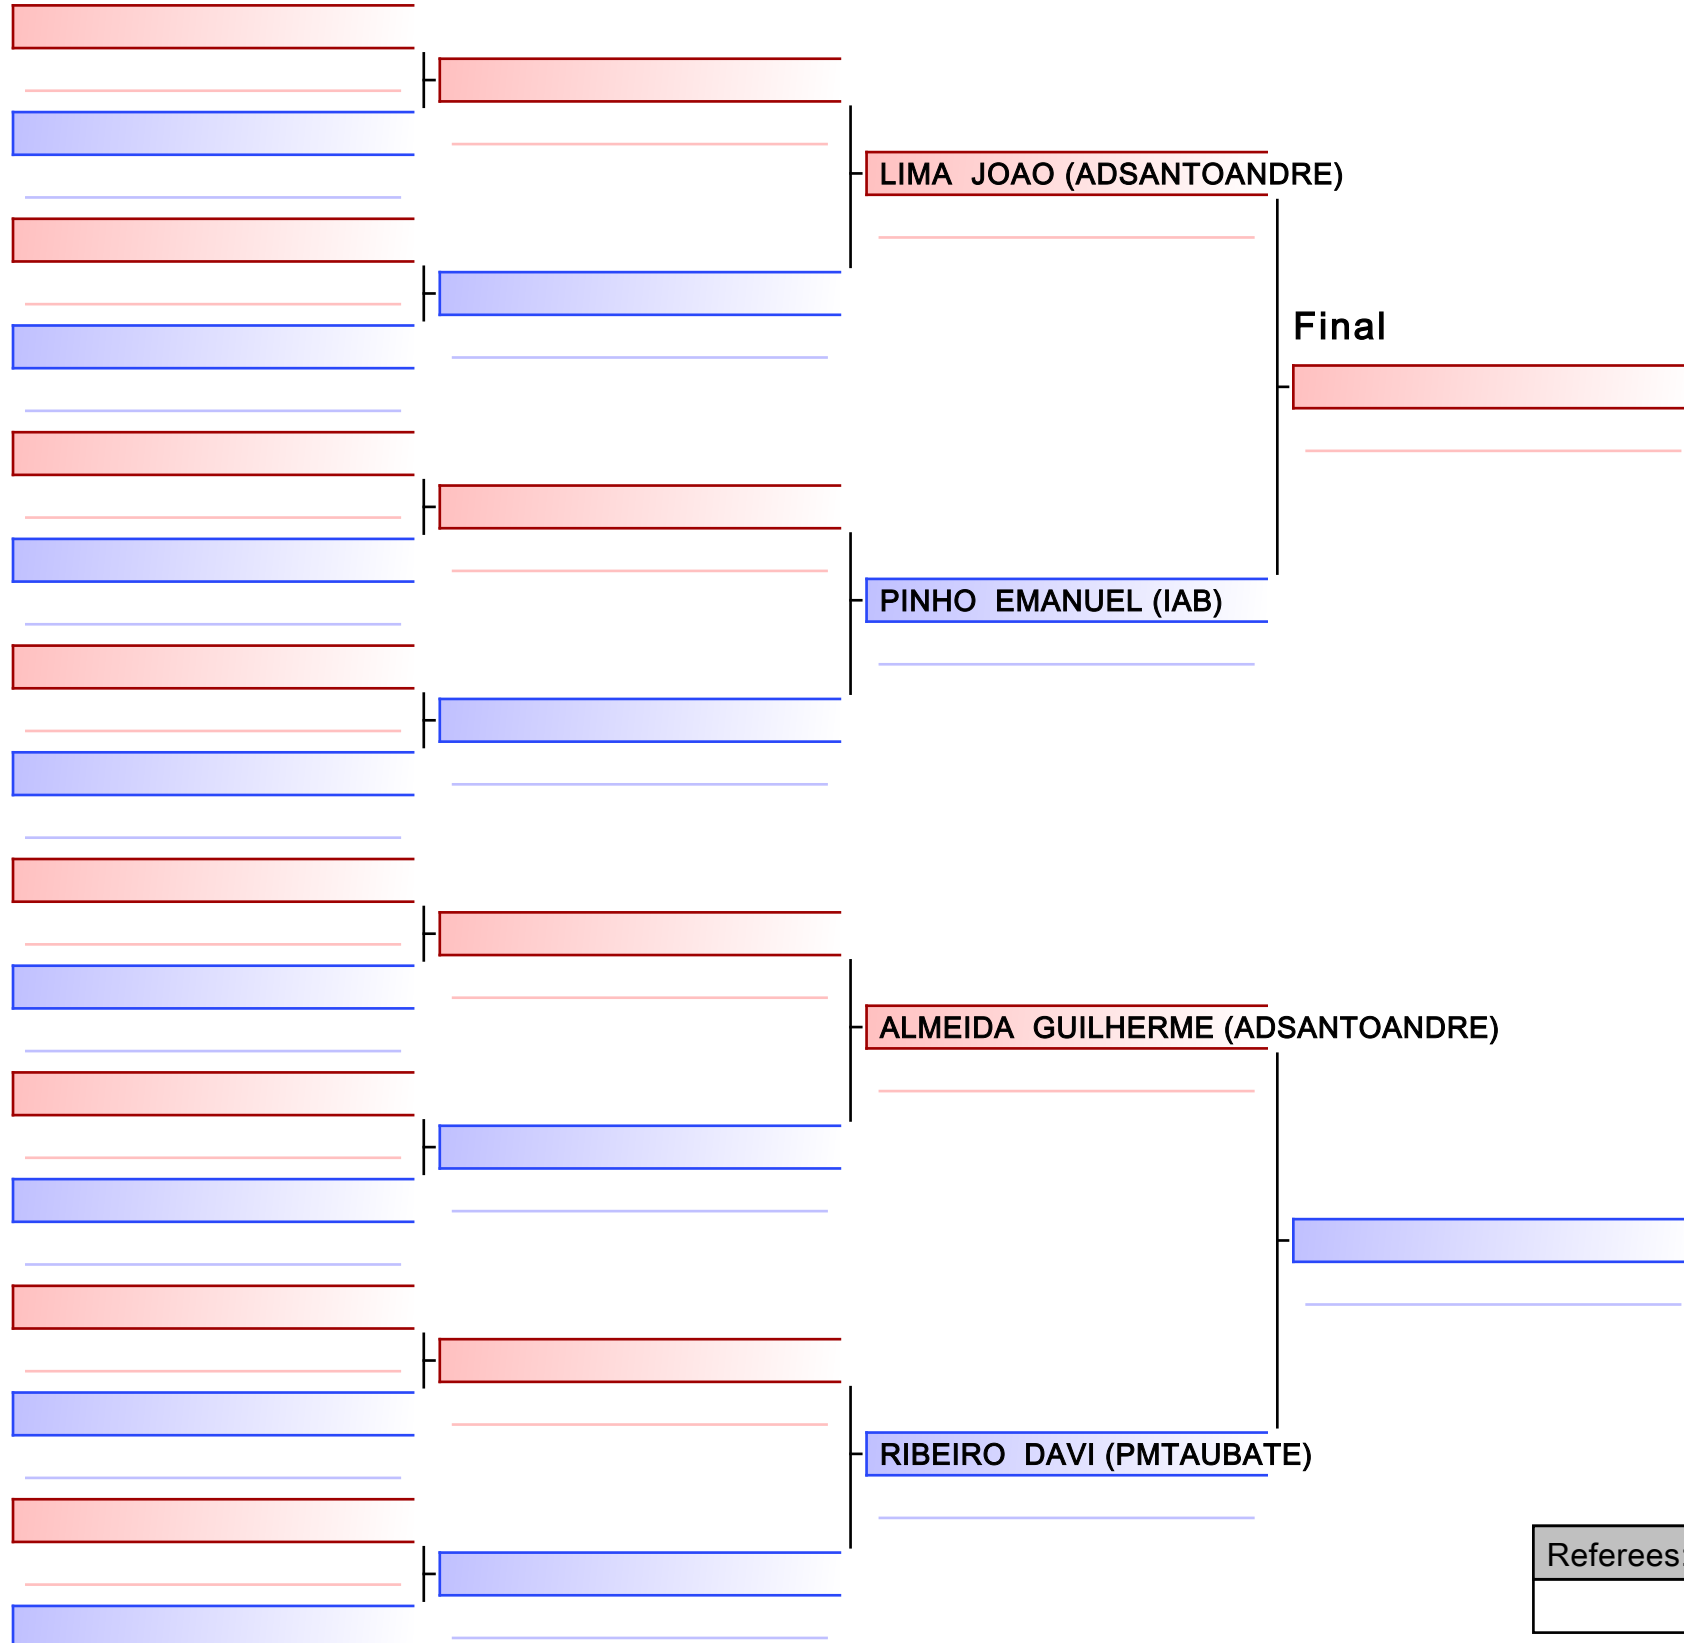

[Original]

Referees: