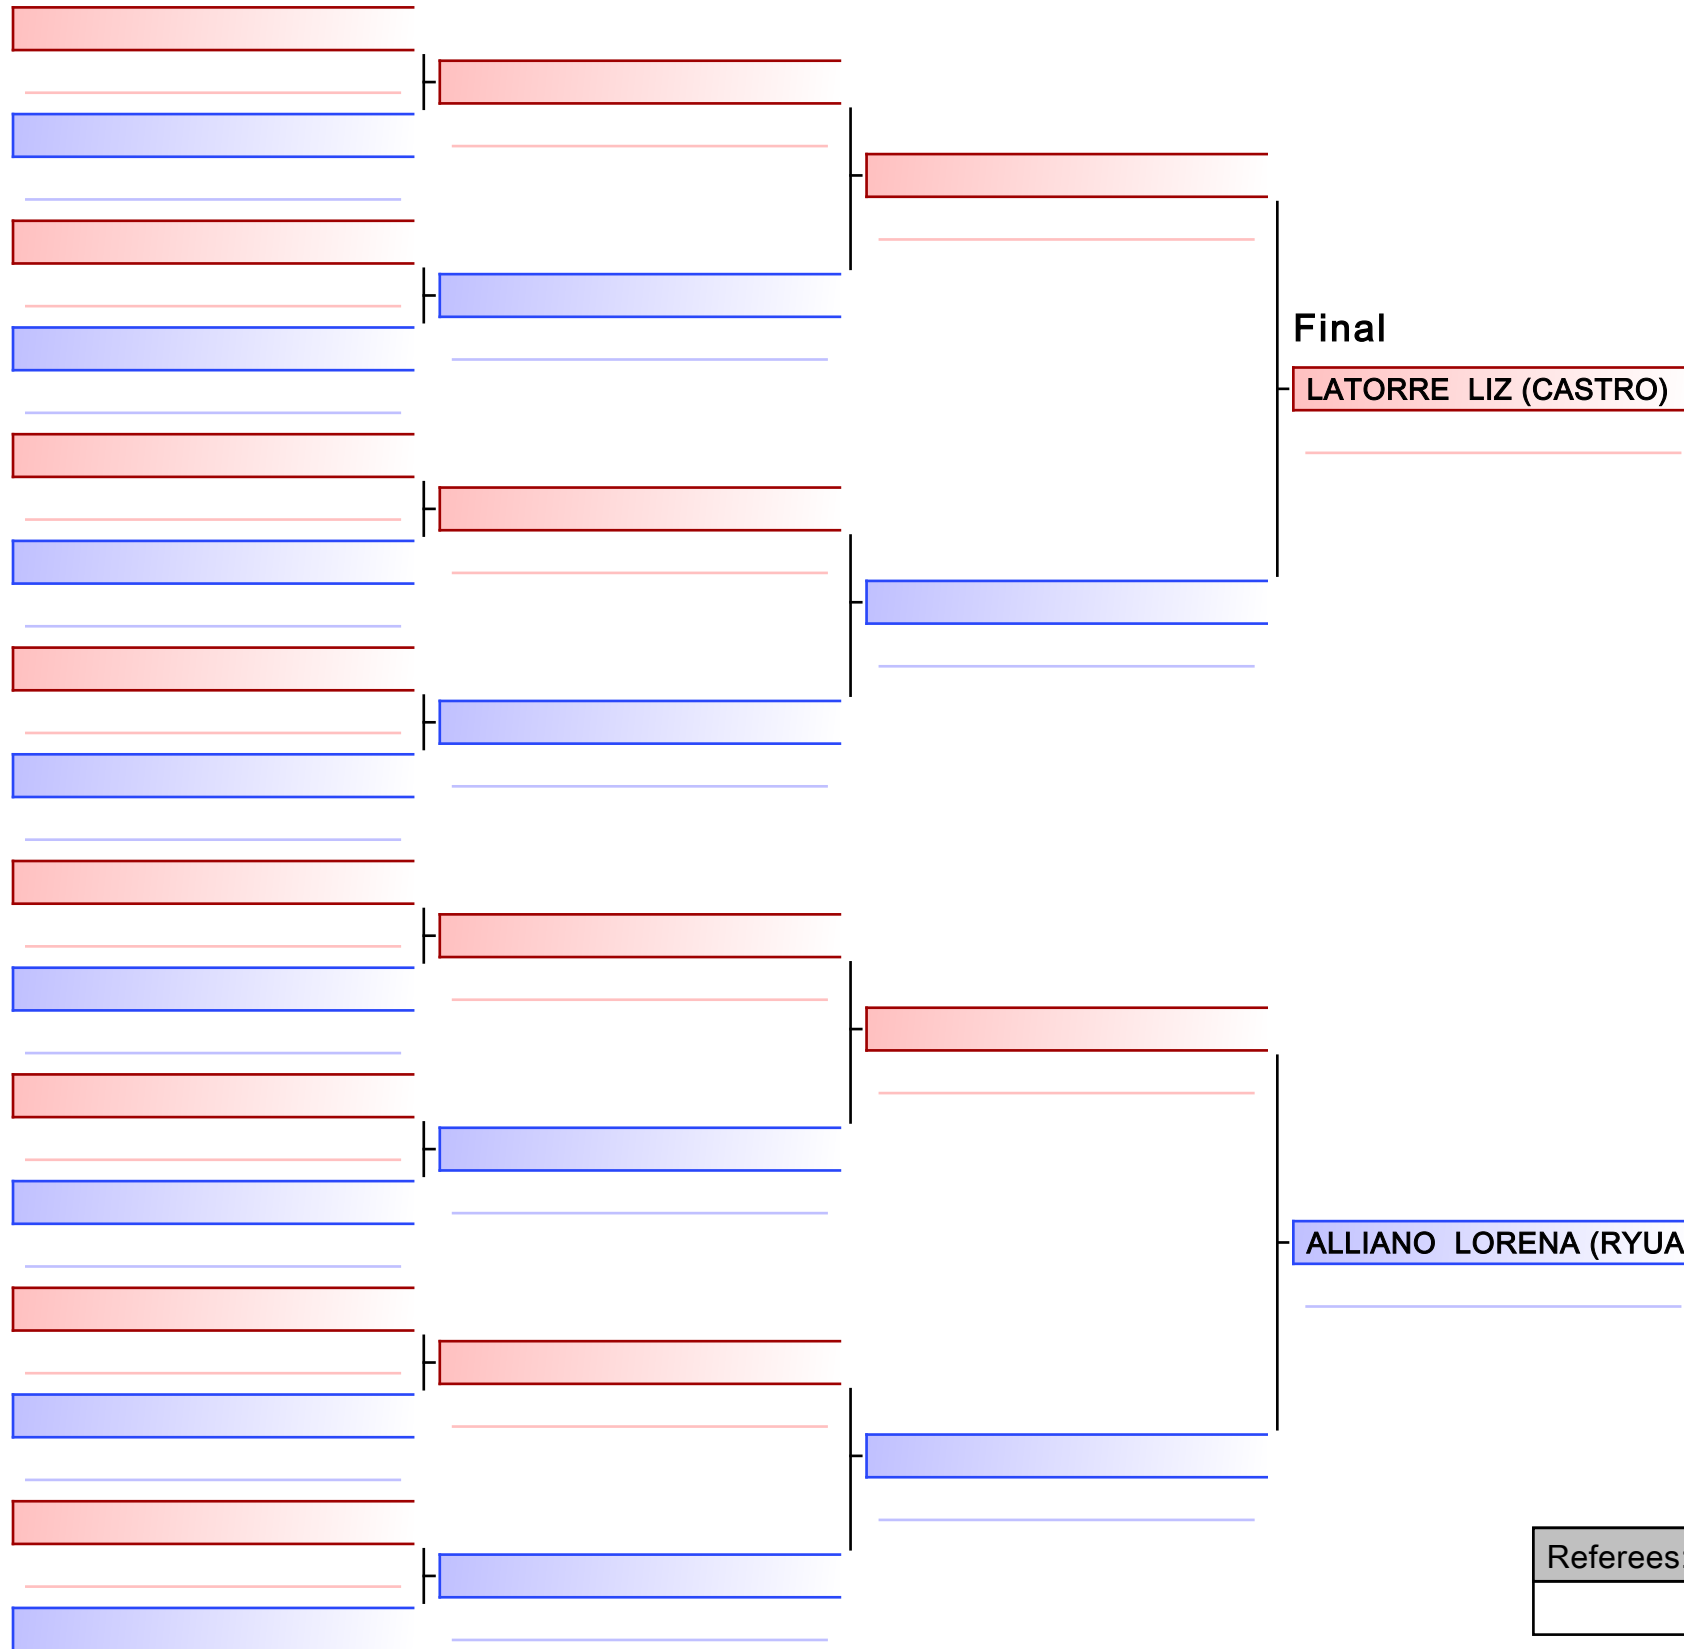

[Original]

Referees:			

[Original]

\_\_\_\_\_

Referees:			

FERREIRA ARTHUR (JKS)

GIRARDI PIETRO (ADSANTOANDRE)

CRUZ FELIPE (CASTRO)