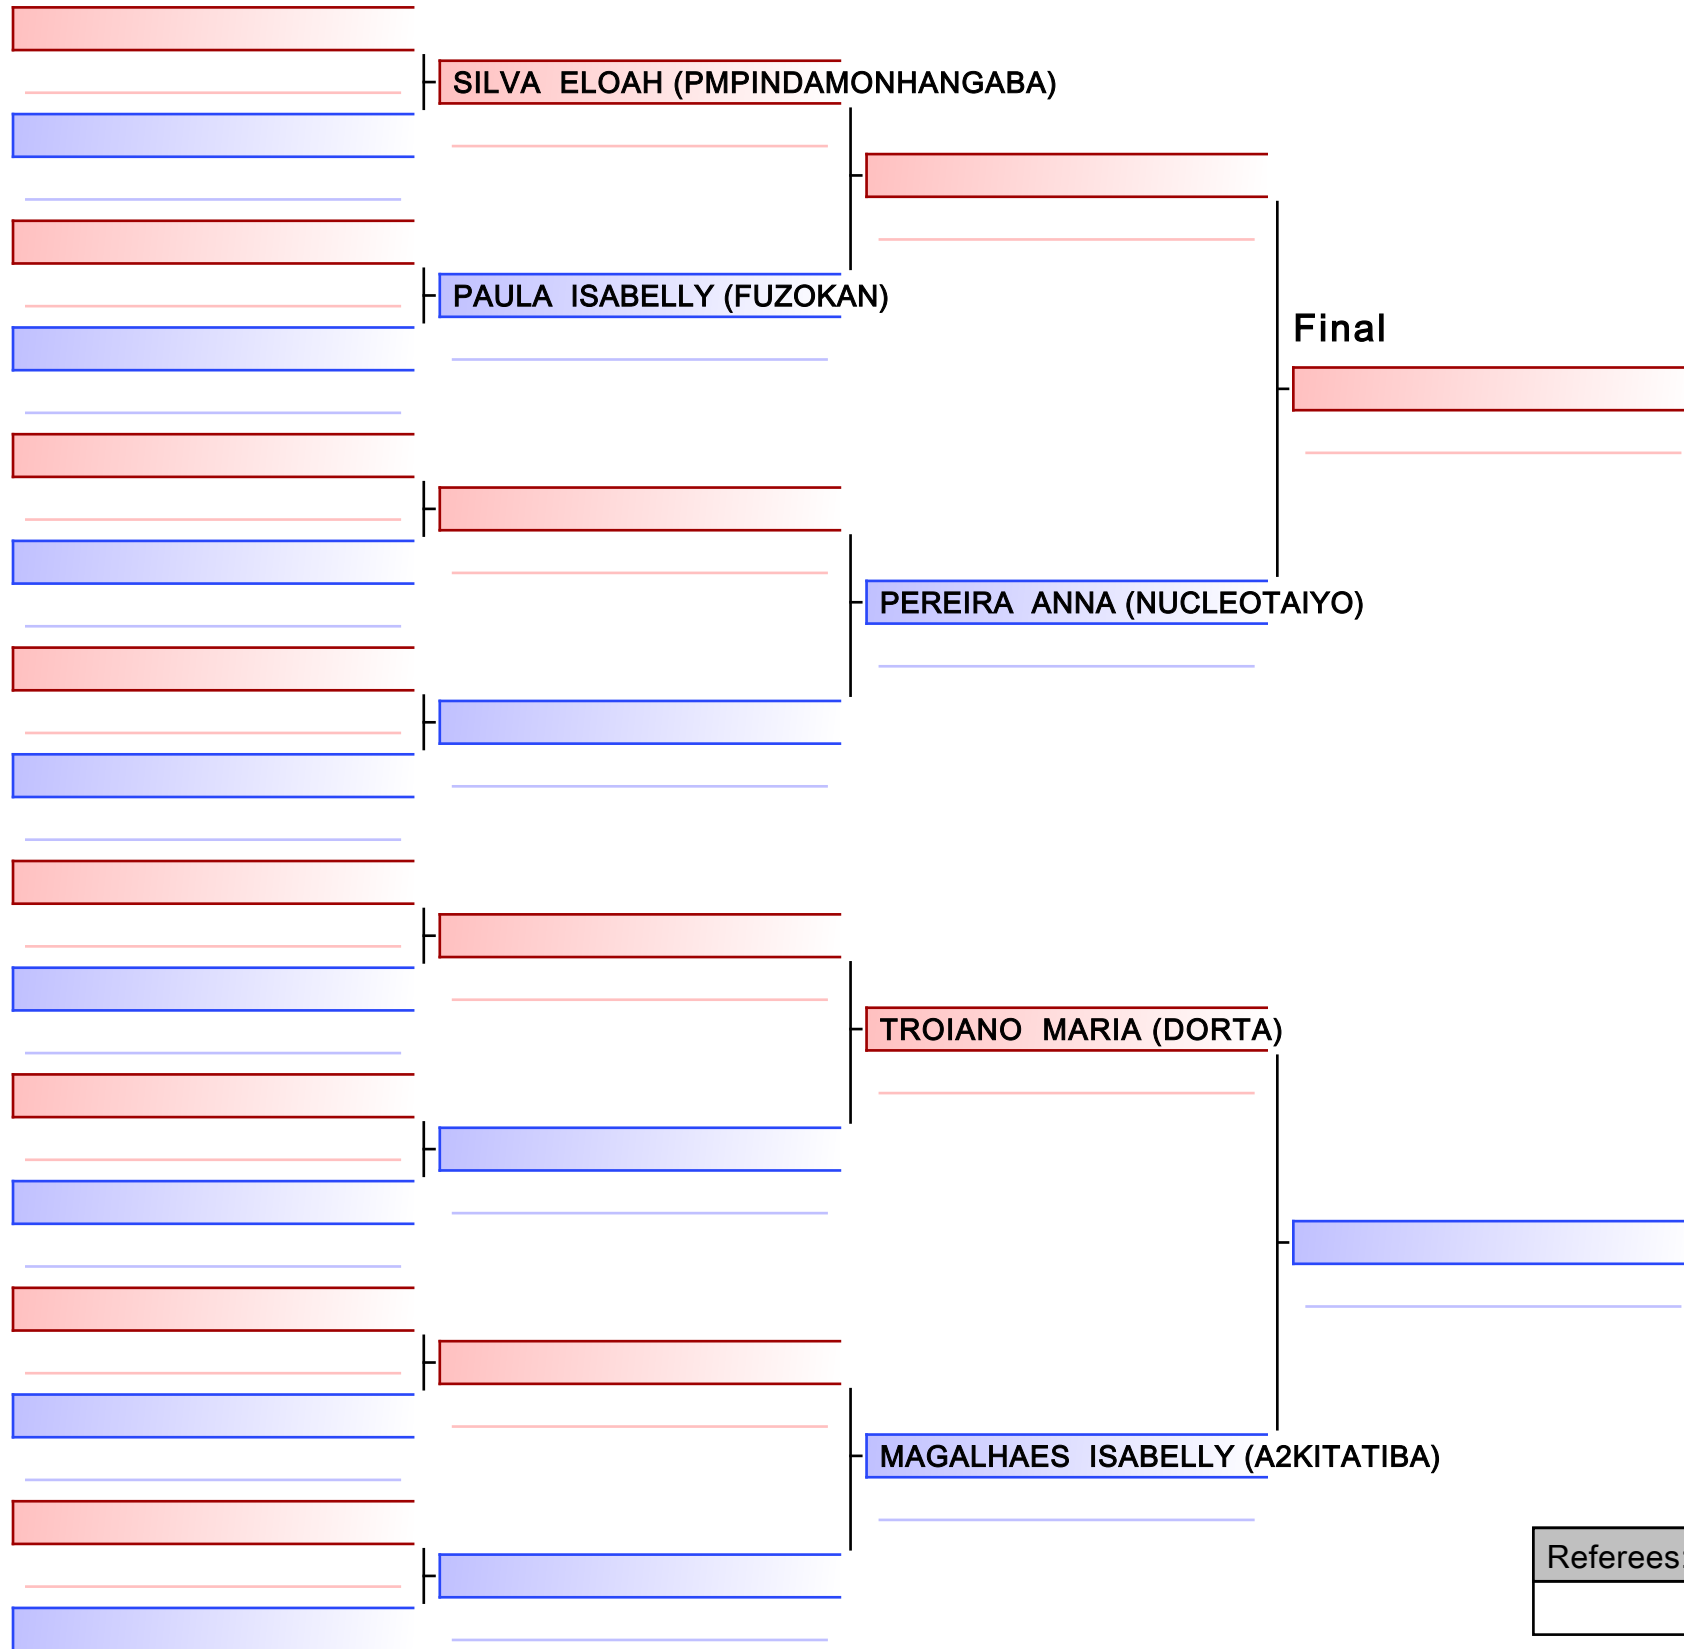

[Original]

Referees: