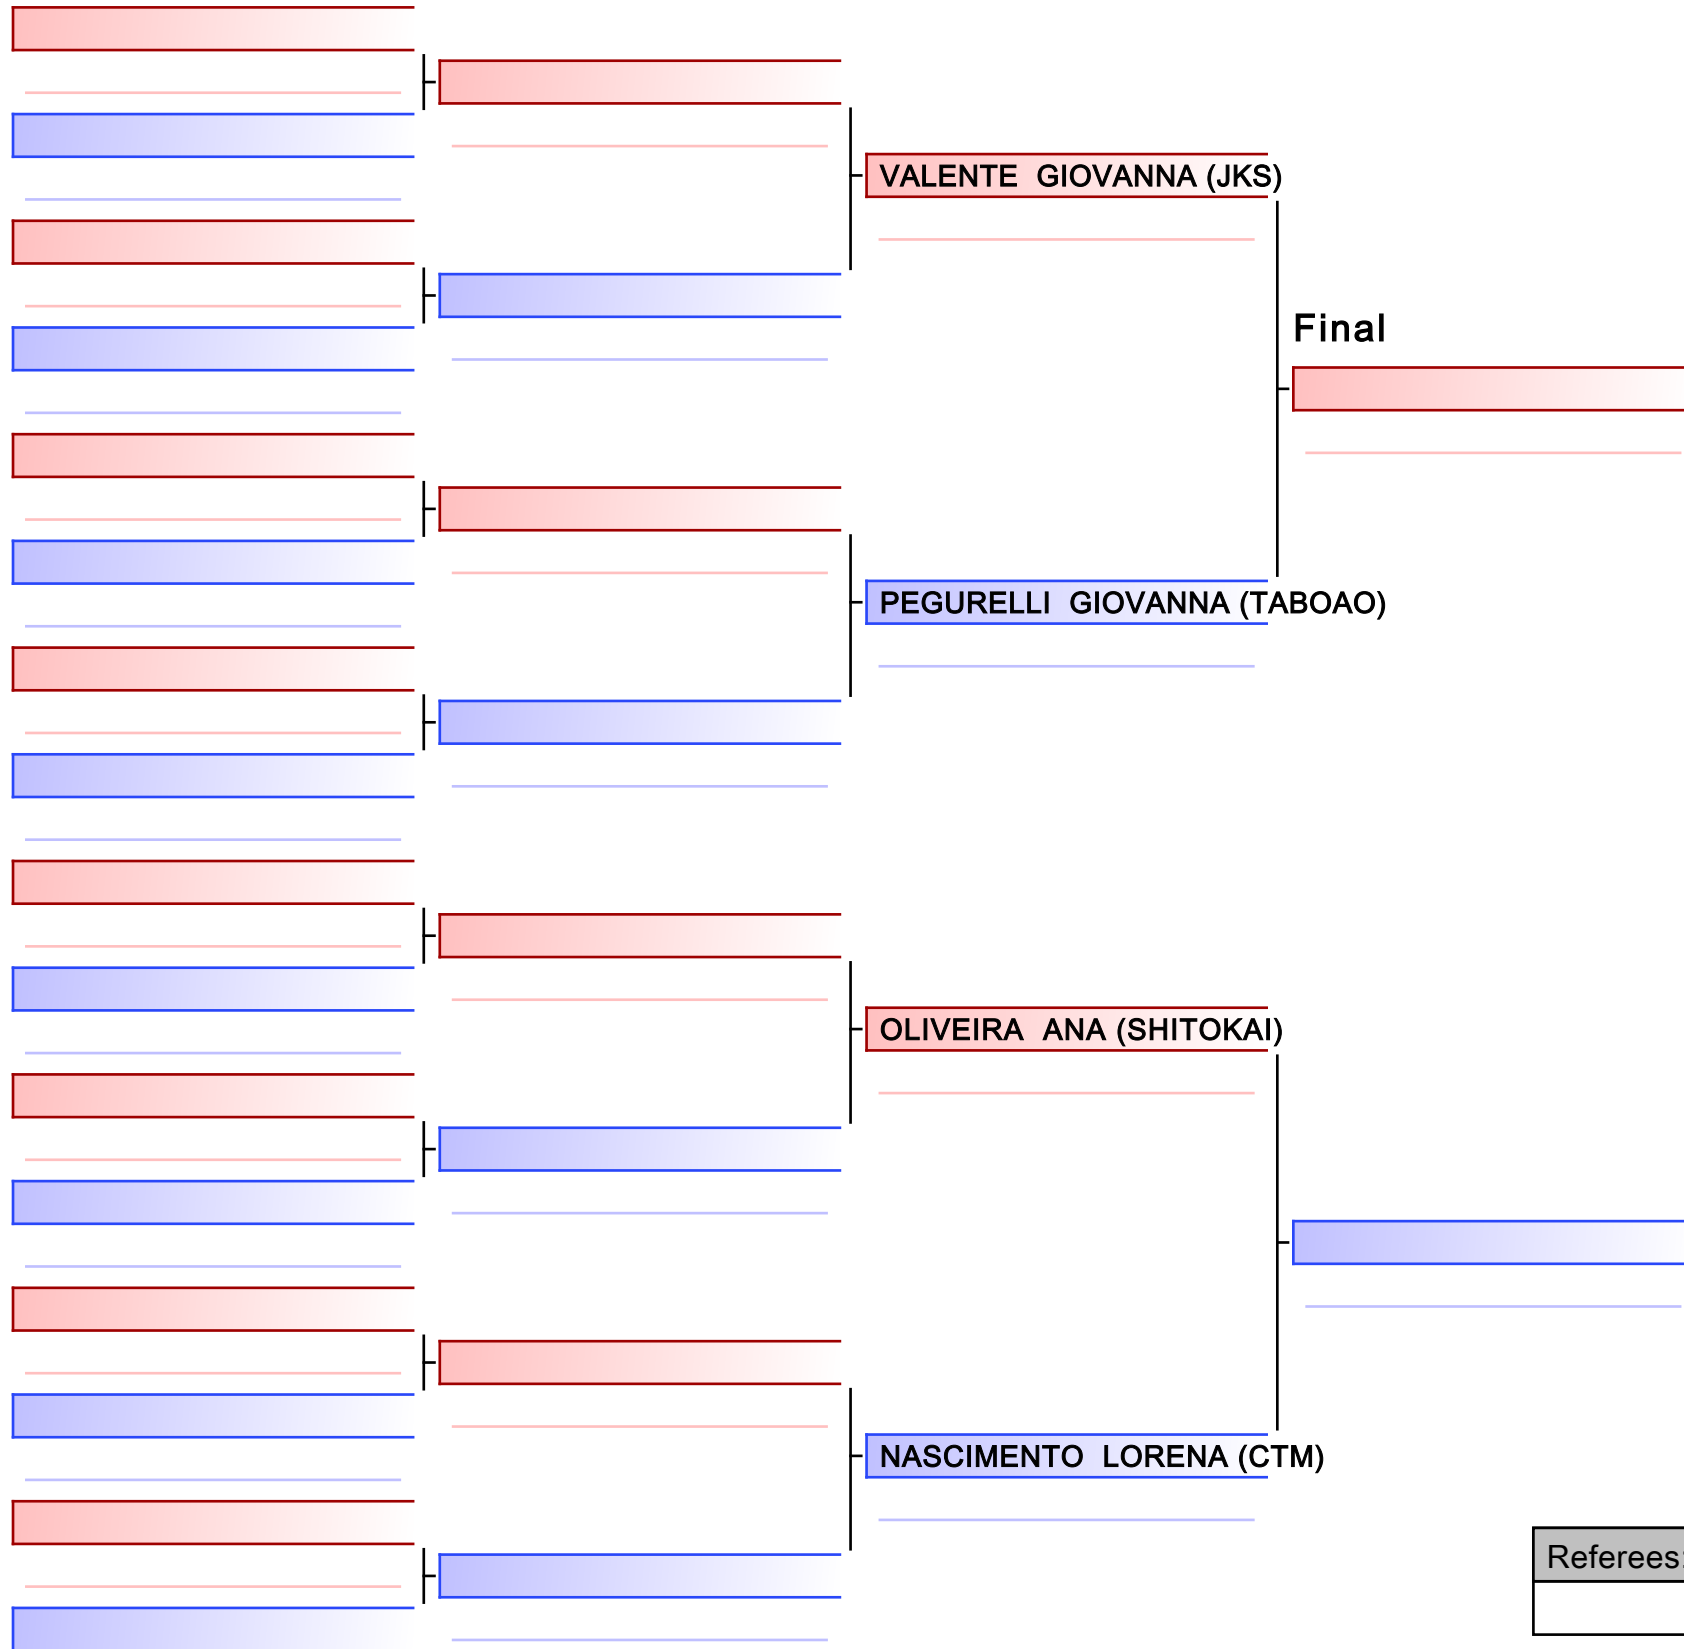

[Original]

Referees: