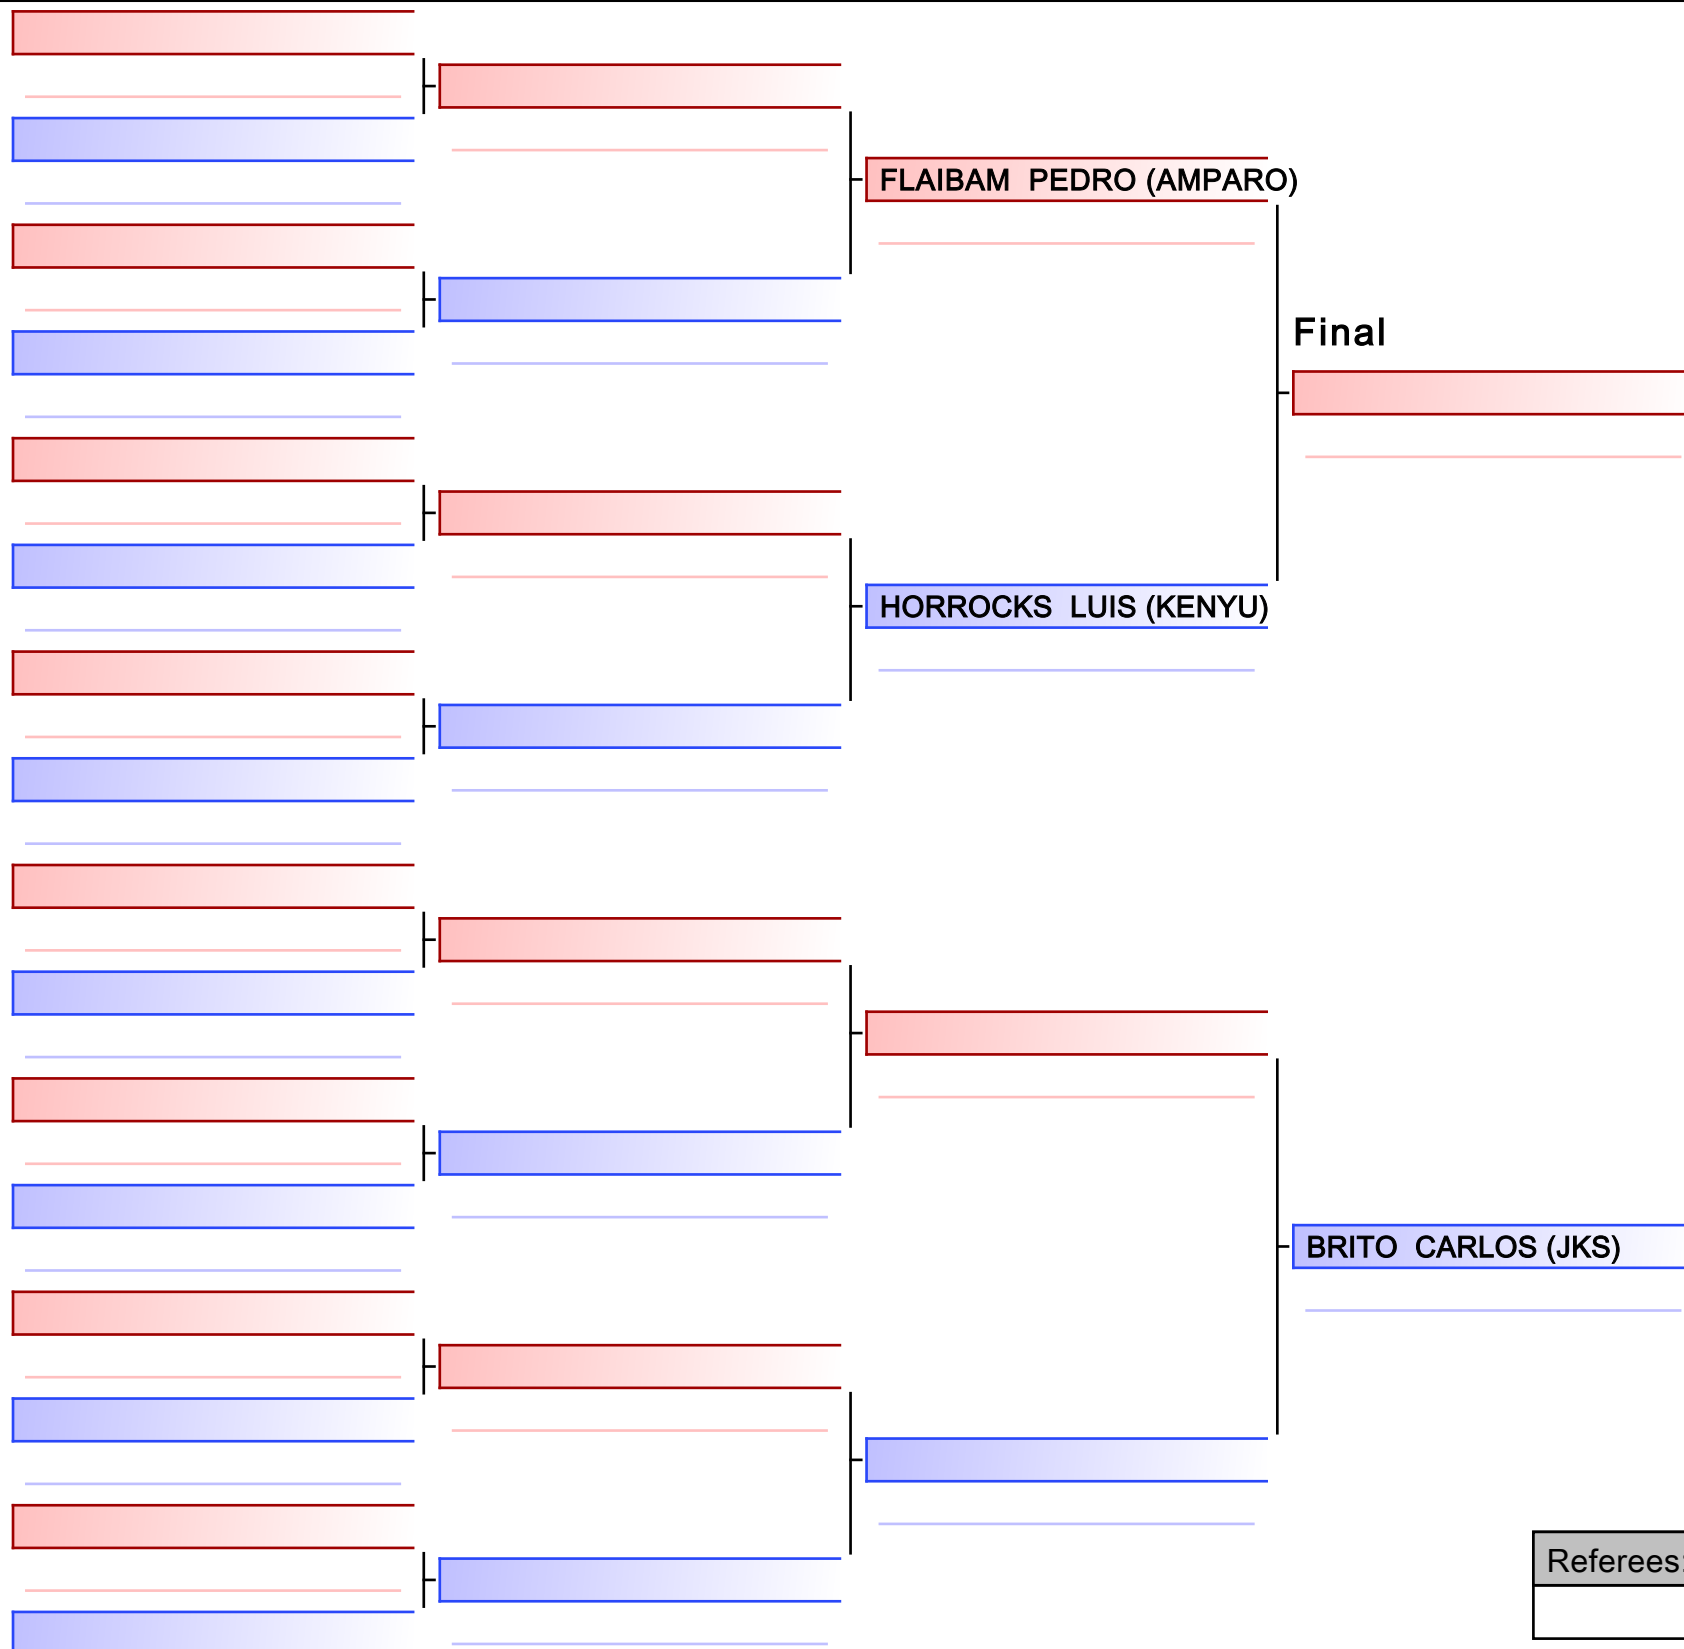

Referees:			

Final

ZANELLA MARCELO (A2KITATIBA)

[Original]

SILVA DJALMA (JKS)

Referees:			

[Original]

Referees:			