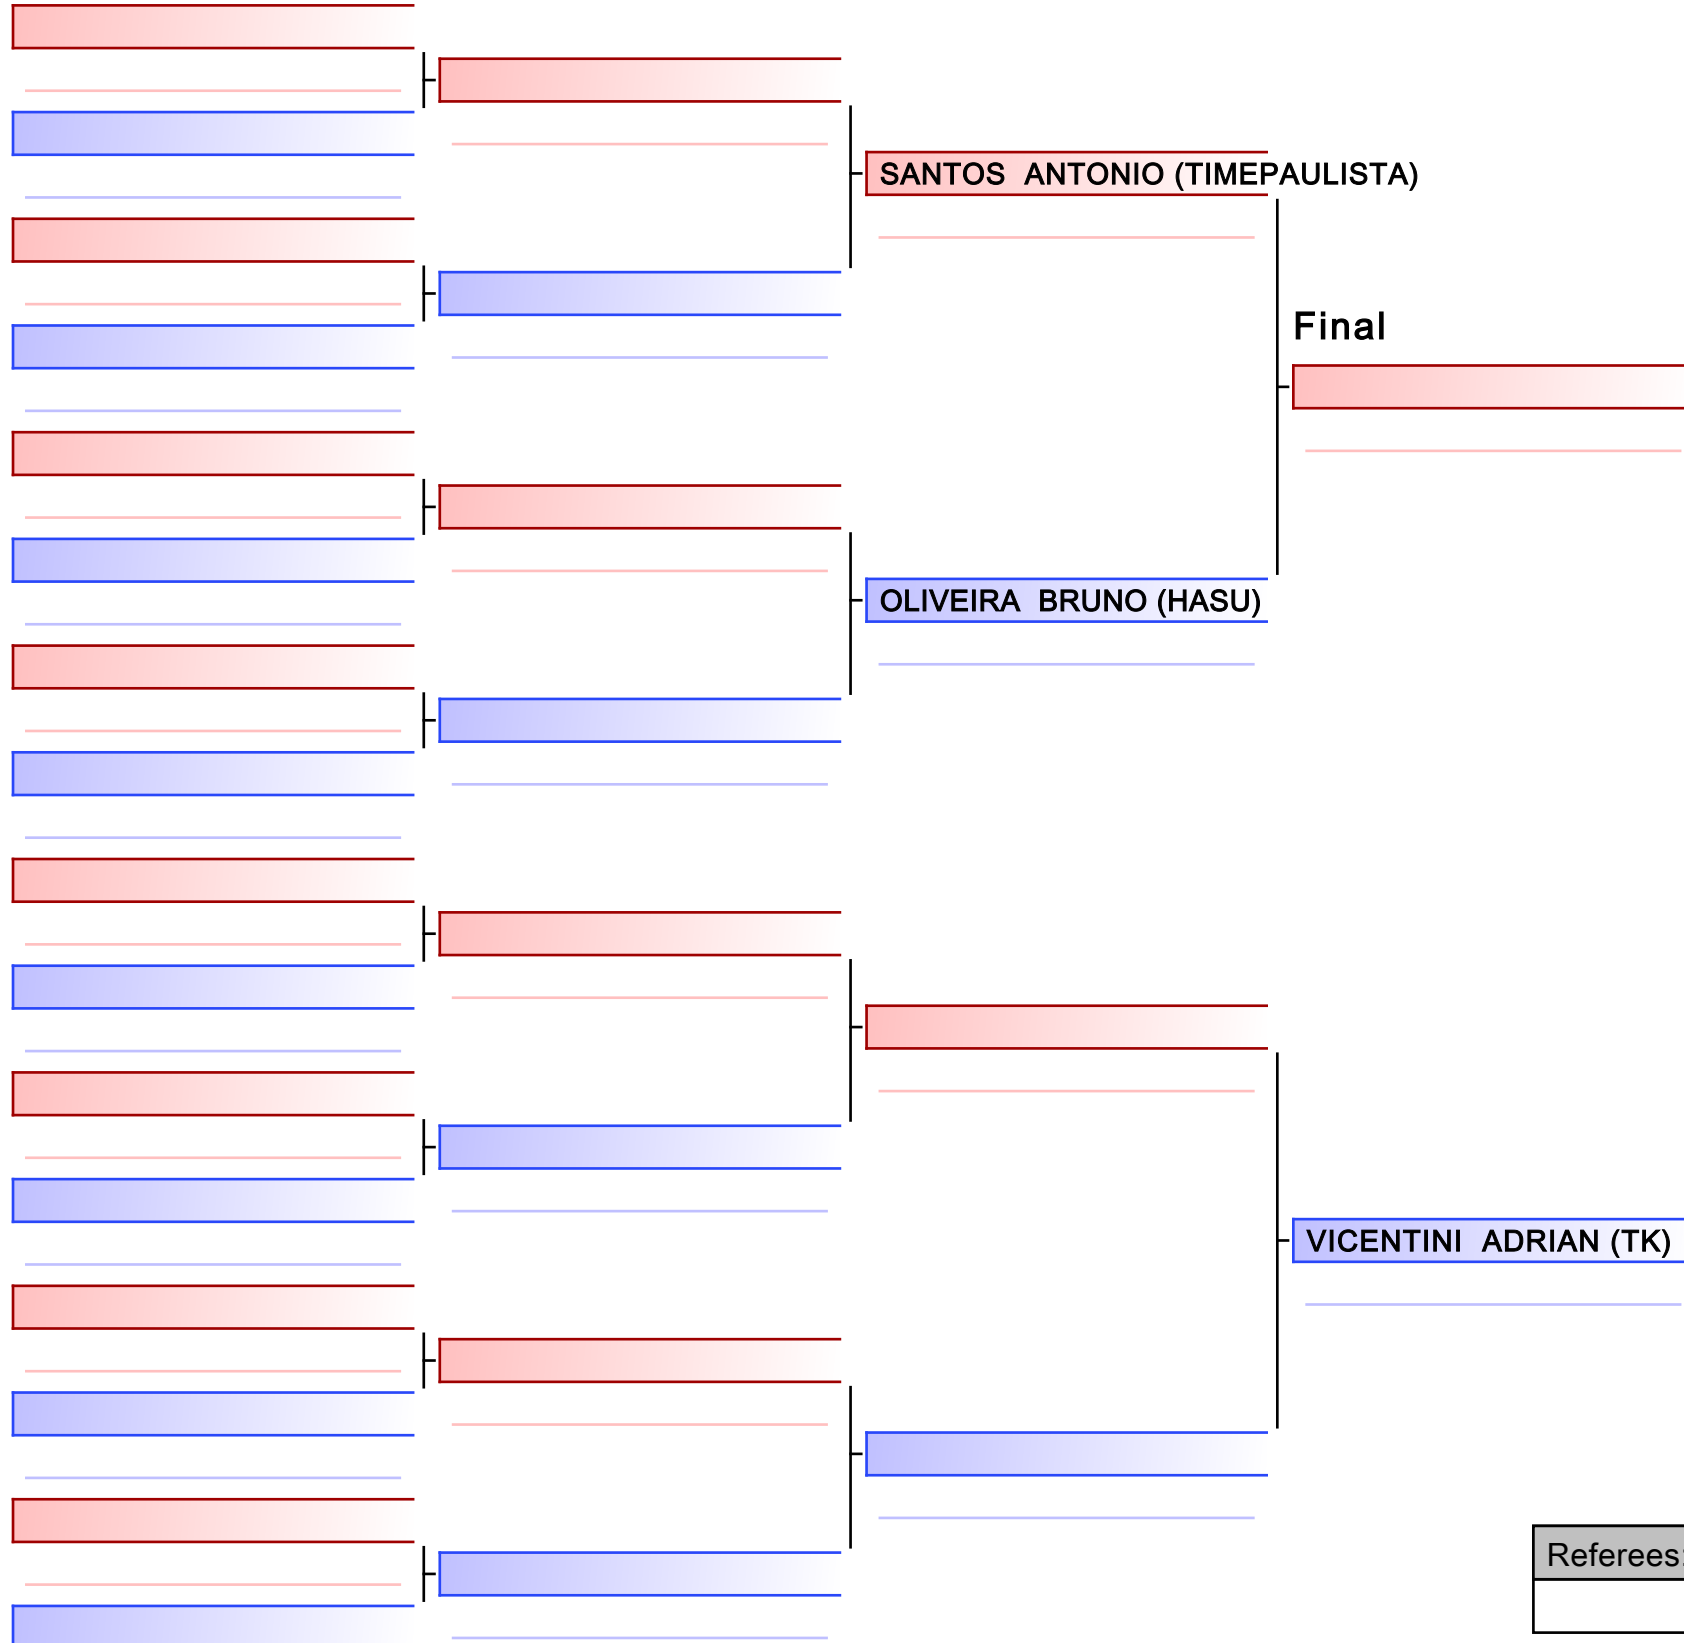

Referees:			

Final

ALMEIDA HELOISA (ADSANTOANDRE)

[Original]

COSTA VITORIA (SHURI)

Referees:			

[Original]

Referees:			