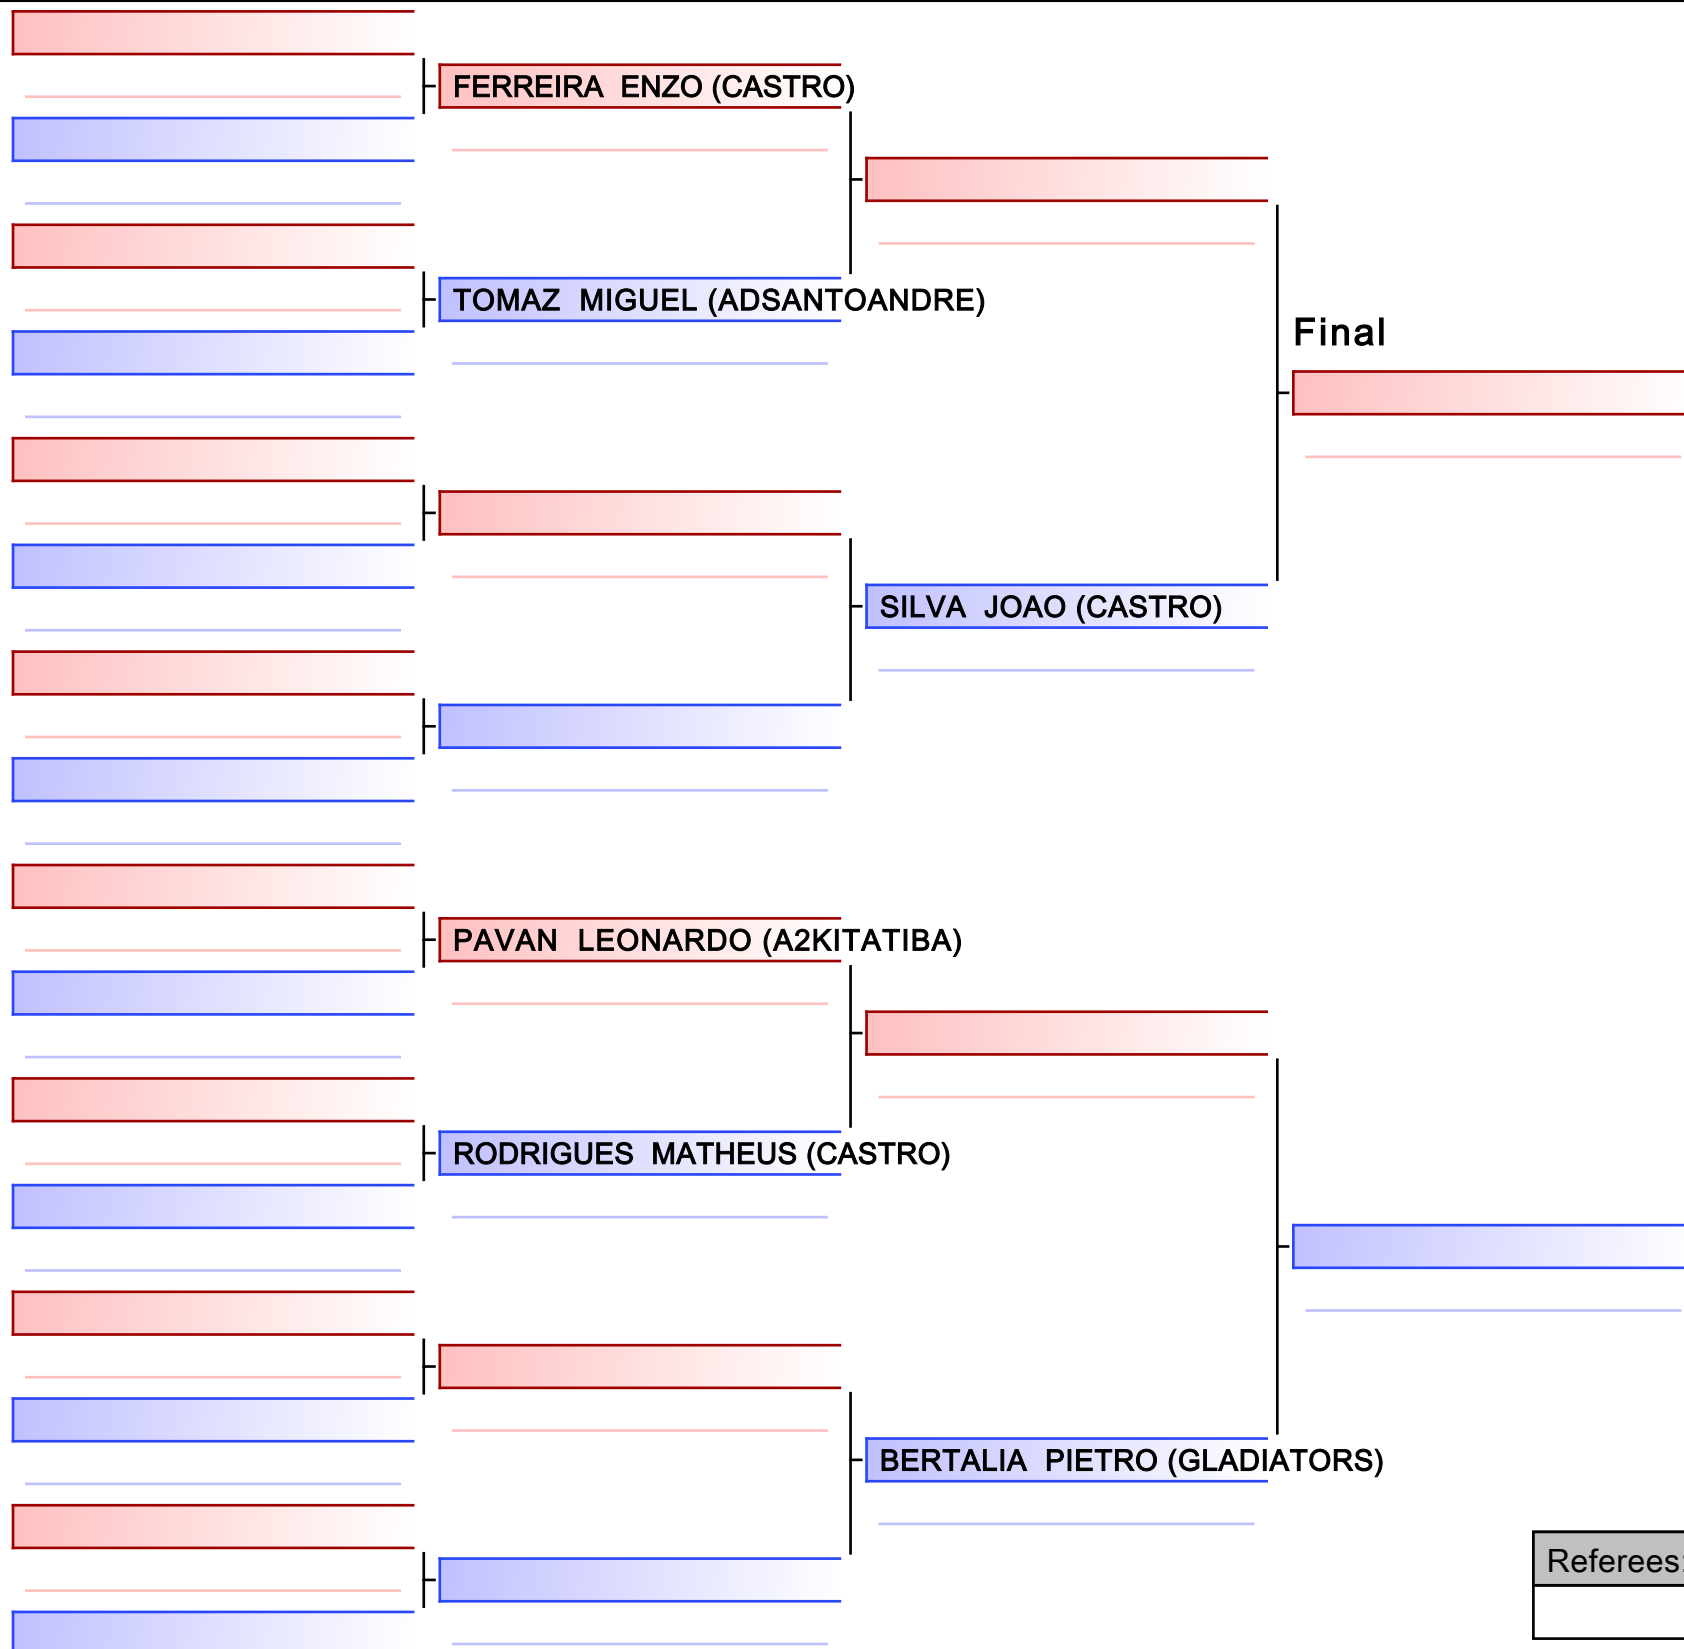

CAMPOS VINICIUS (PMTAUBATE)

Final

[Original]

Referees:			

[Original]

--

Referees:			

[Original]