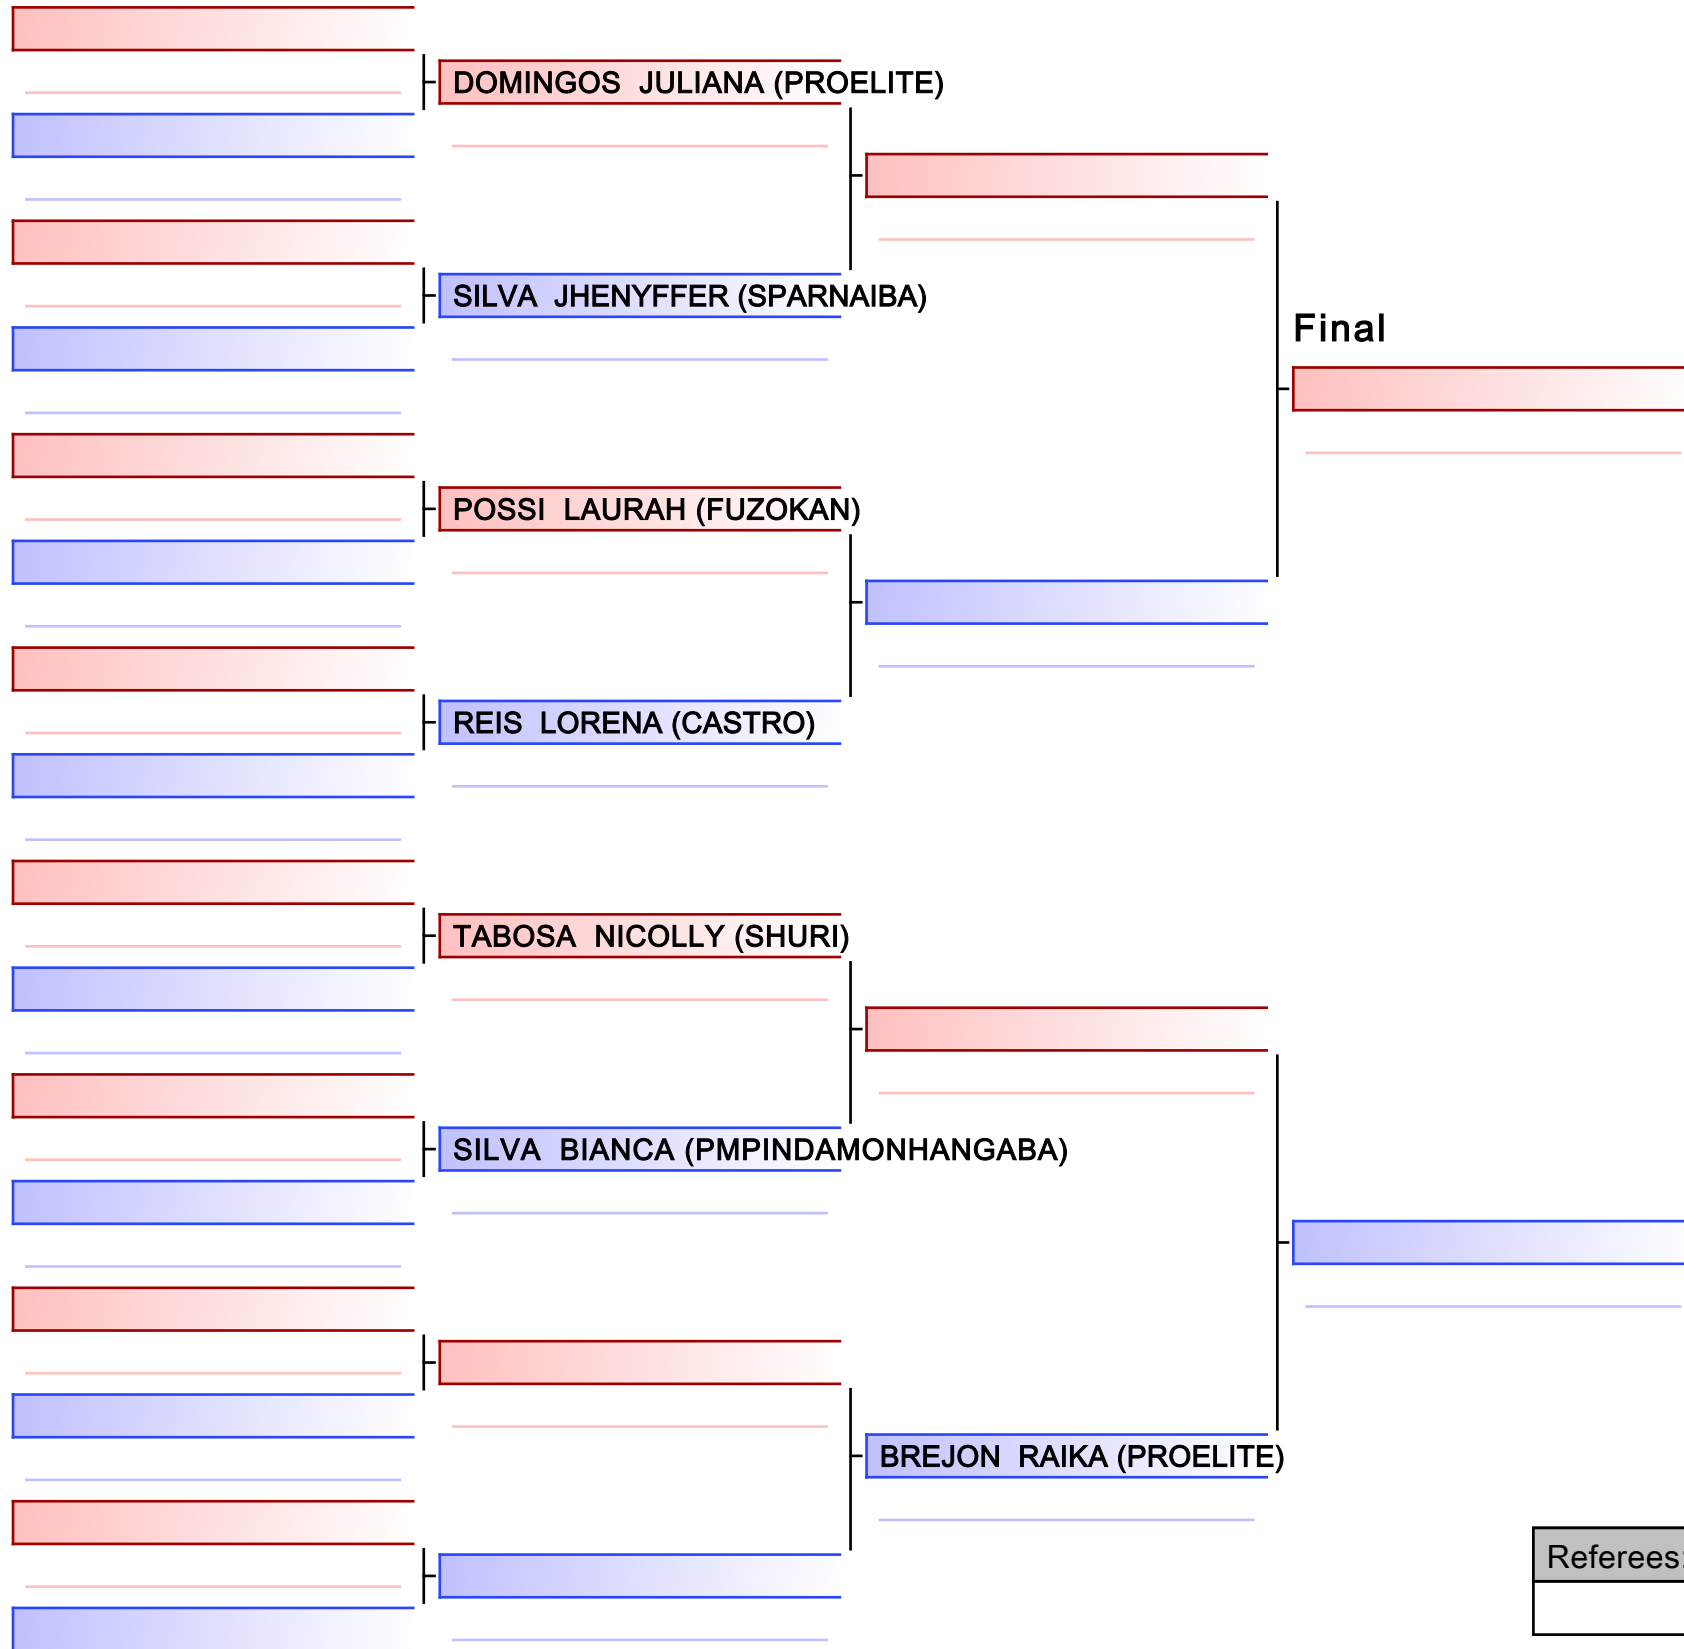

PEREIRA AMANDA (PMPINDAMONHANGABA)

BRESSAN HANNAH (JEFFERSONJPC)

BARBOSA MIRELLA (SPARNAIBA)

BRITO LAIS (NUCLEOTAIYO)

ROCHA MELISSA (SOCRAM)

Final

[Original]

Referees:			