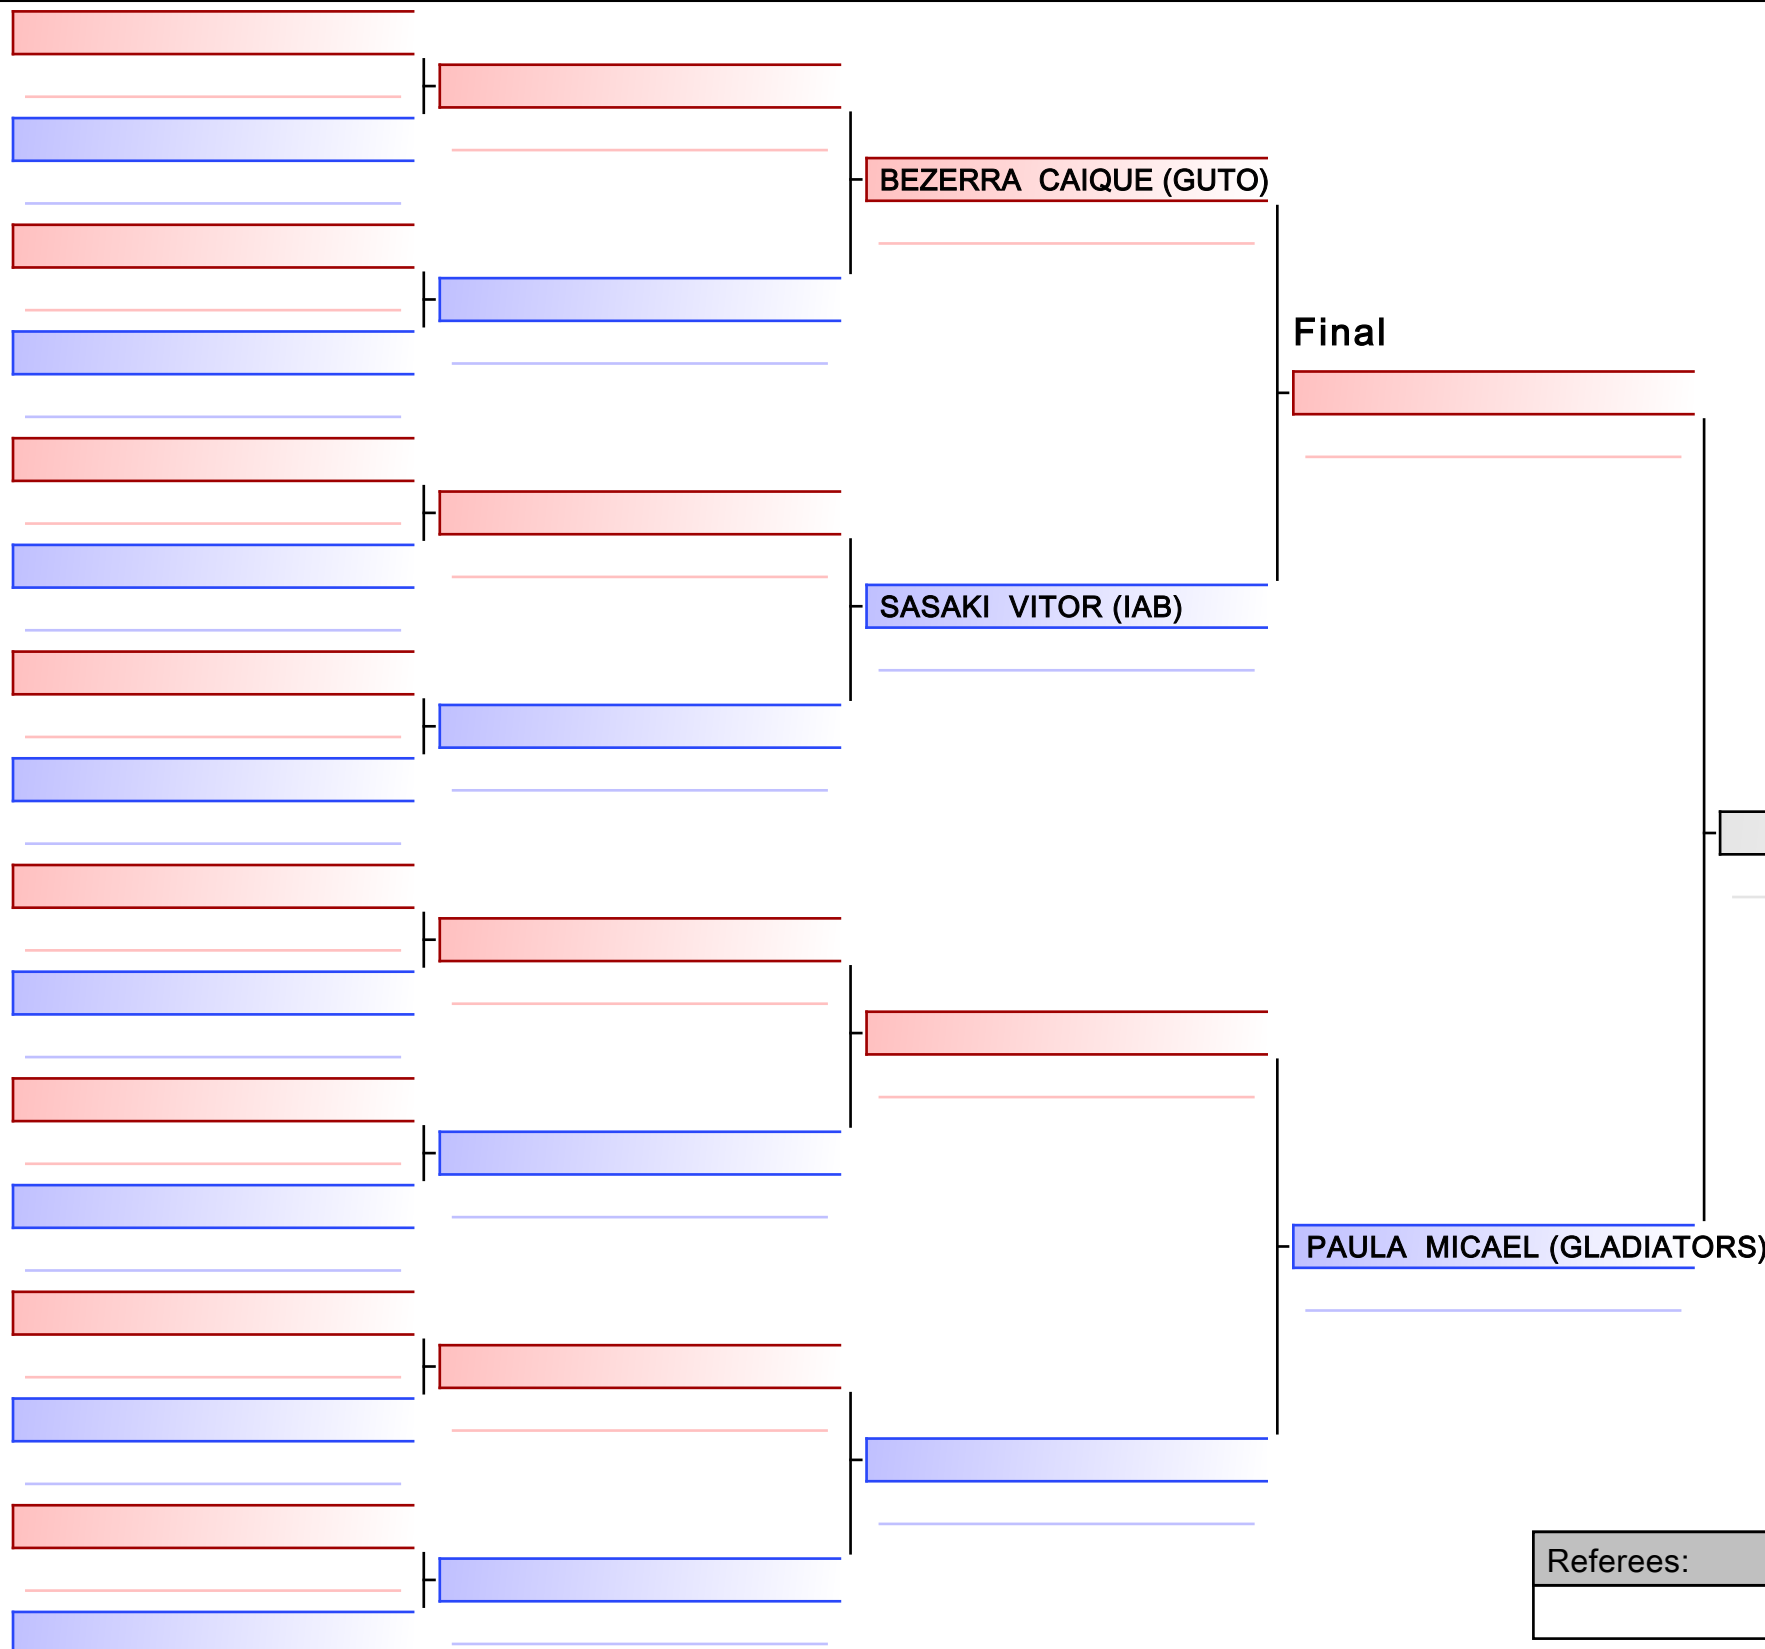

Referees:			

Final

ALMEIDA HELOISA (ADSANTOANDRE)

[Original]

COSTA VITORIA (SHURI)

Referees:			

[Original]

Referees:			