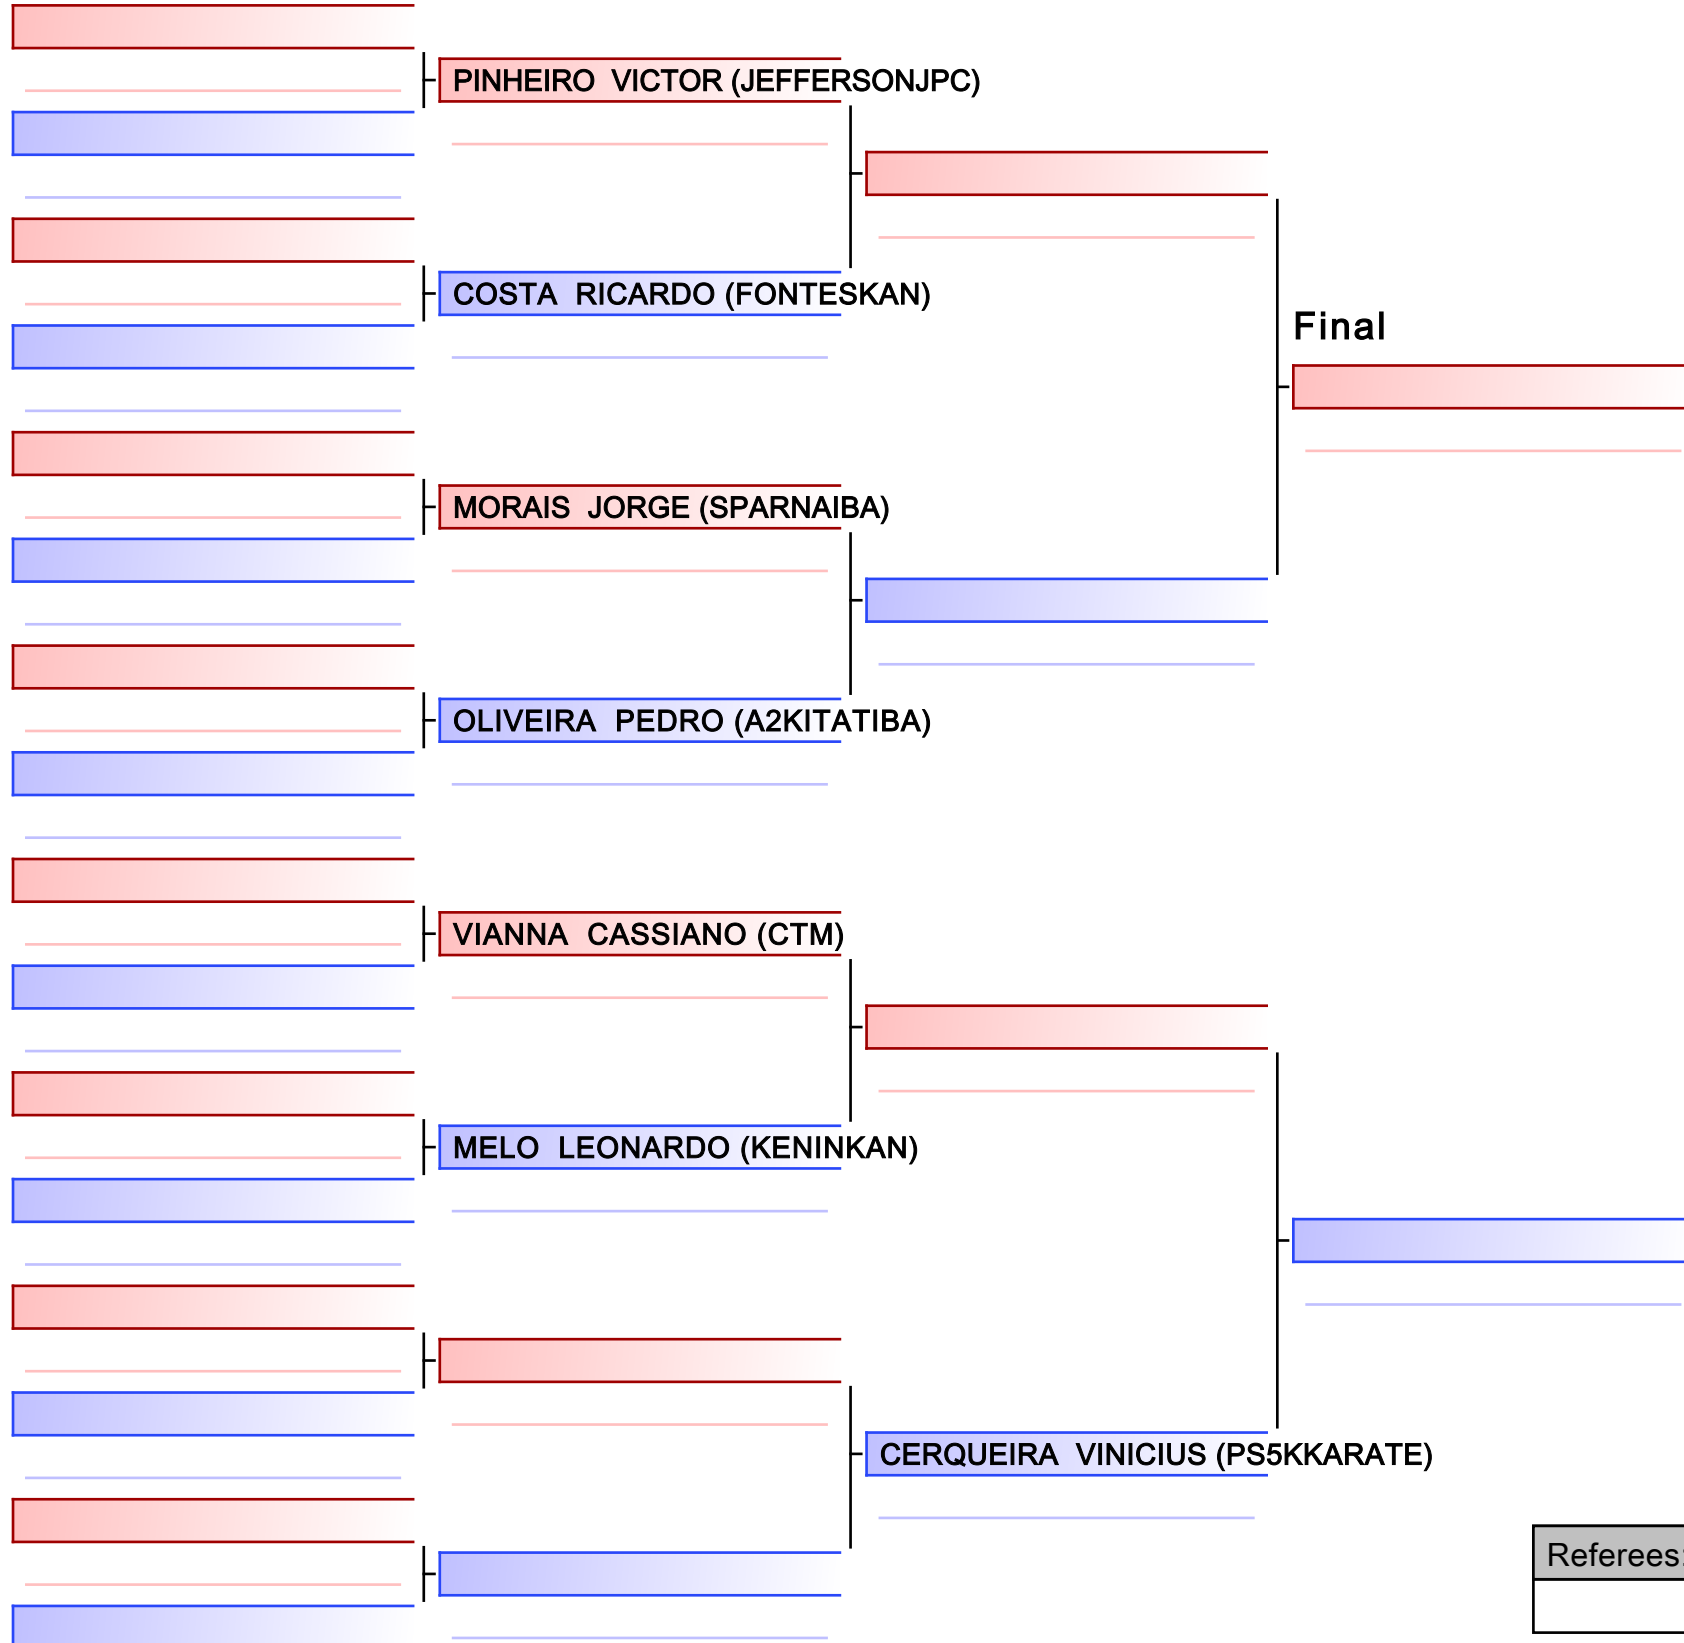

ZANETONI DAVI (SPARNAIBA)

SOUSA DANIEL (A2KITATIBA)

Final

[Original]

Referees:			

[Original]

Referees:			

[Original]