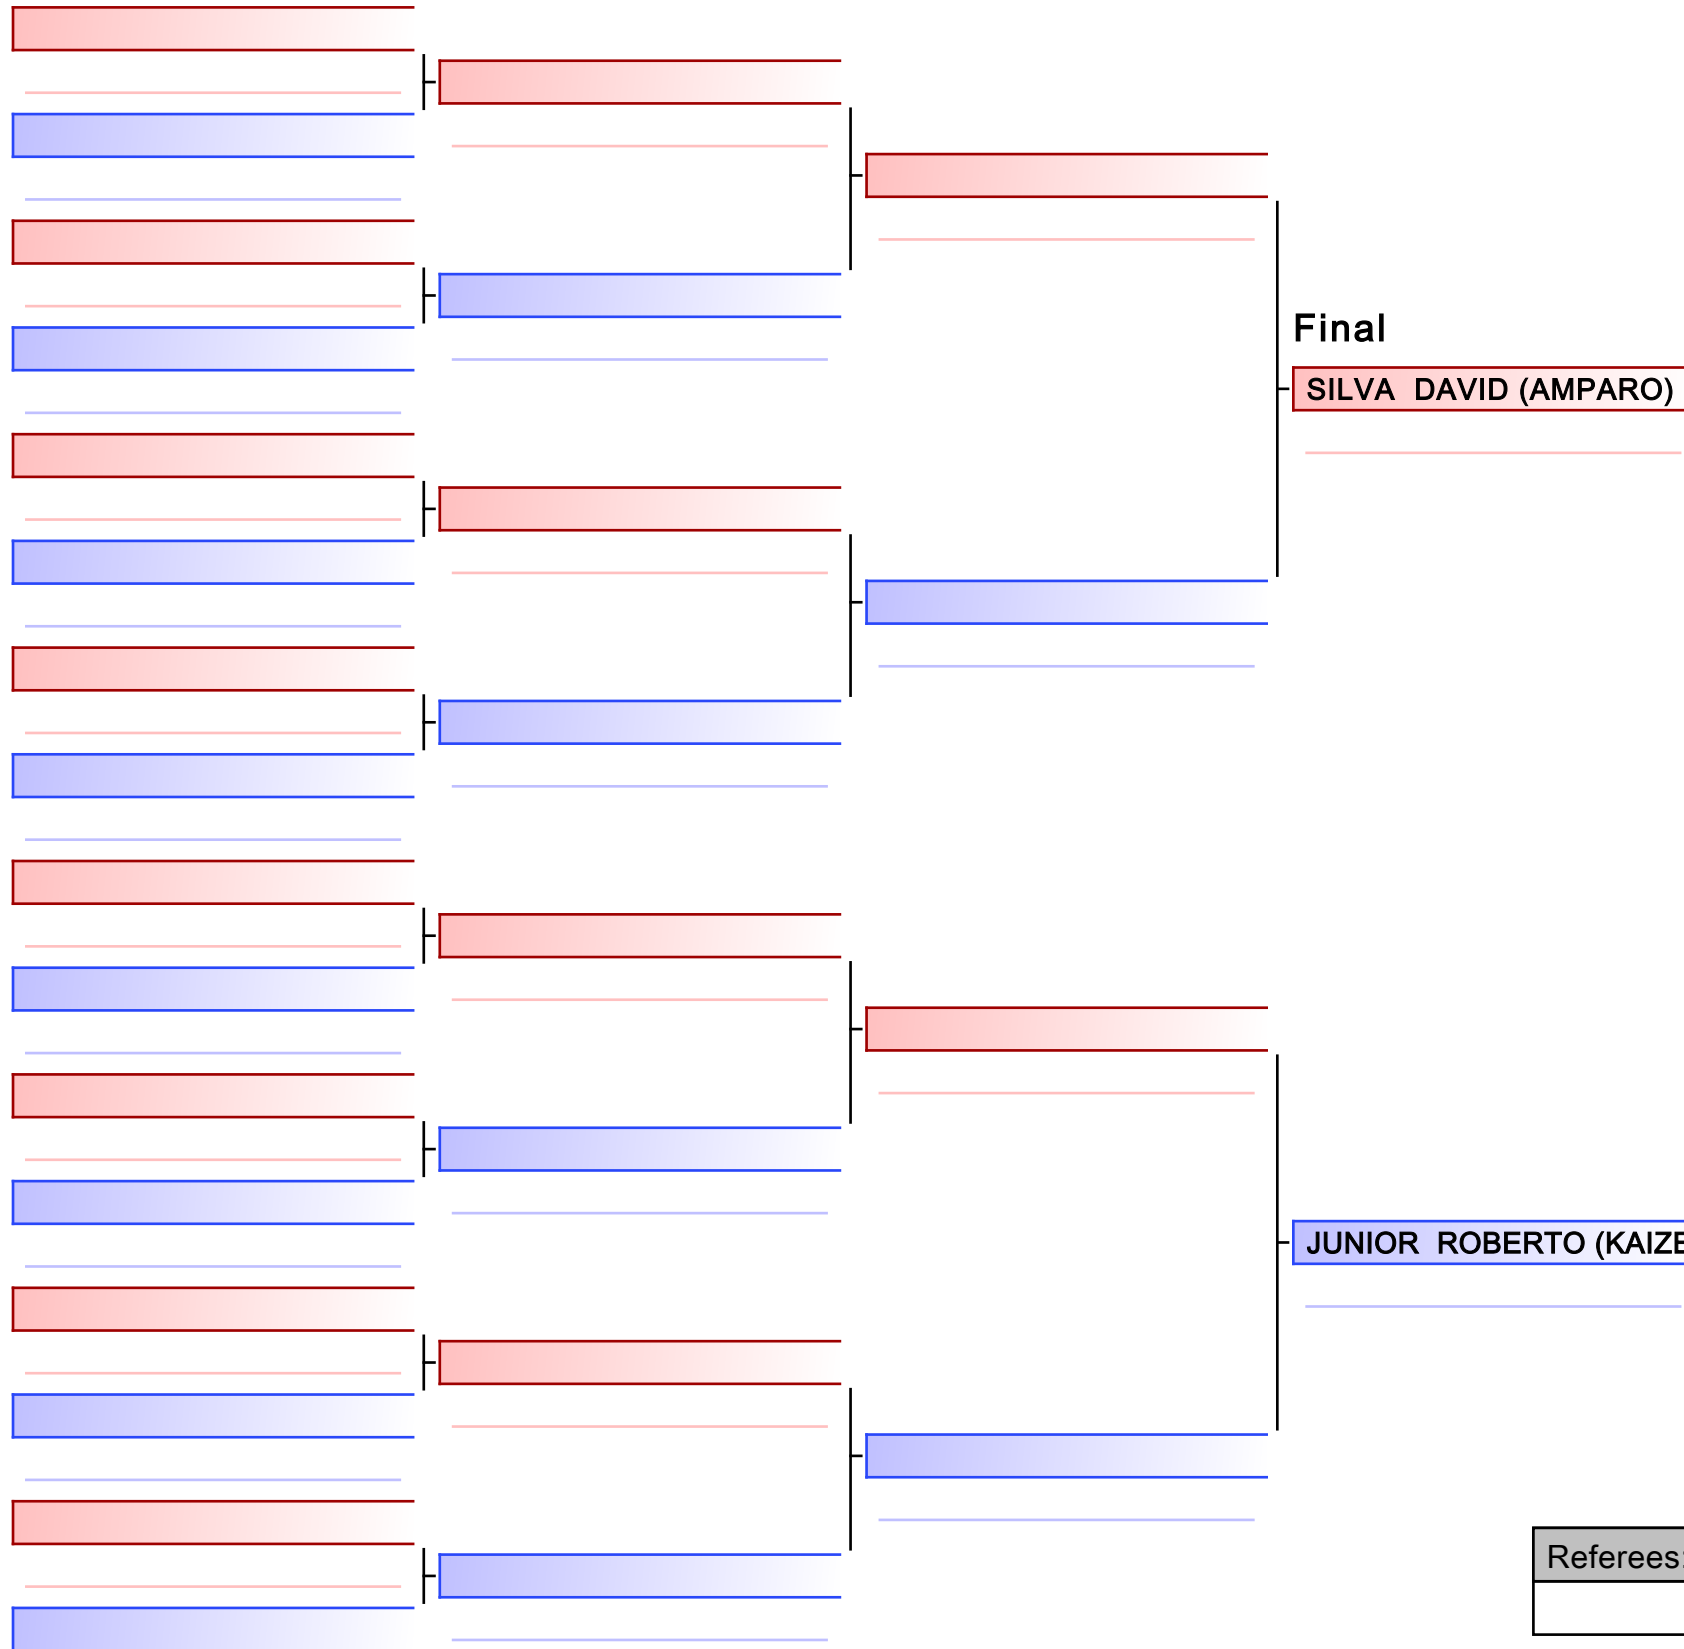

[Original]

Referees: