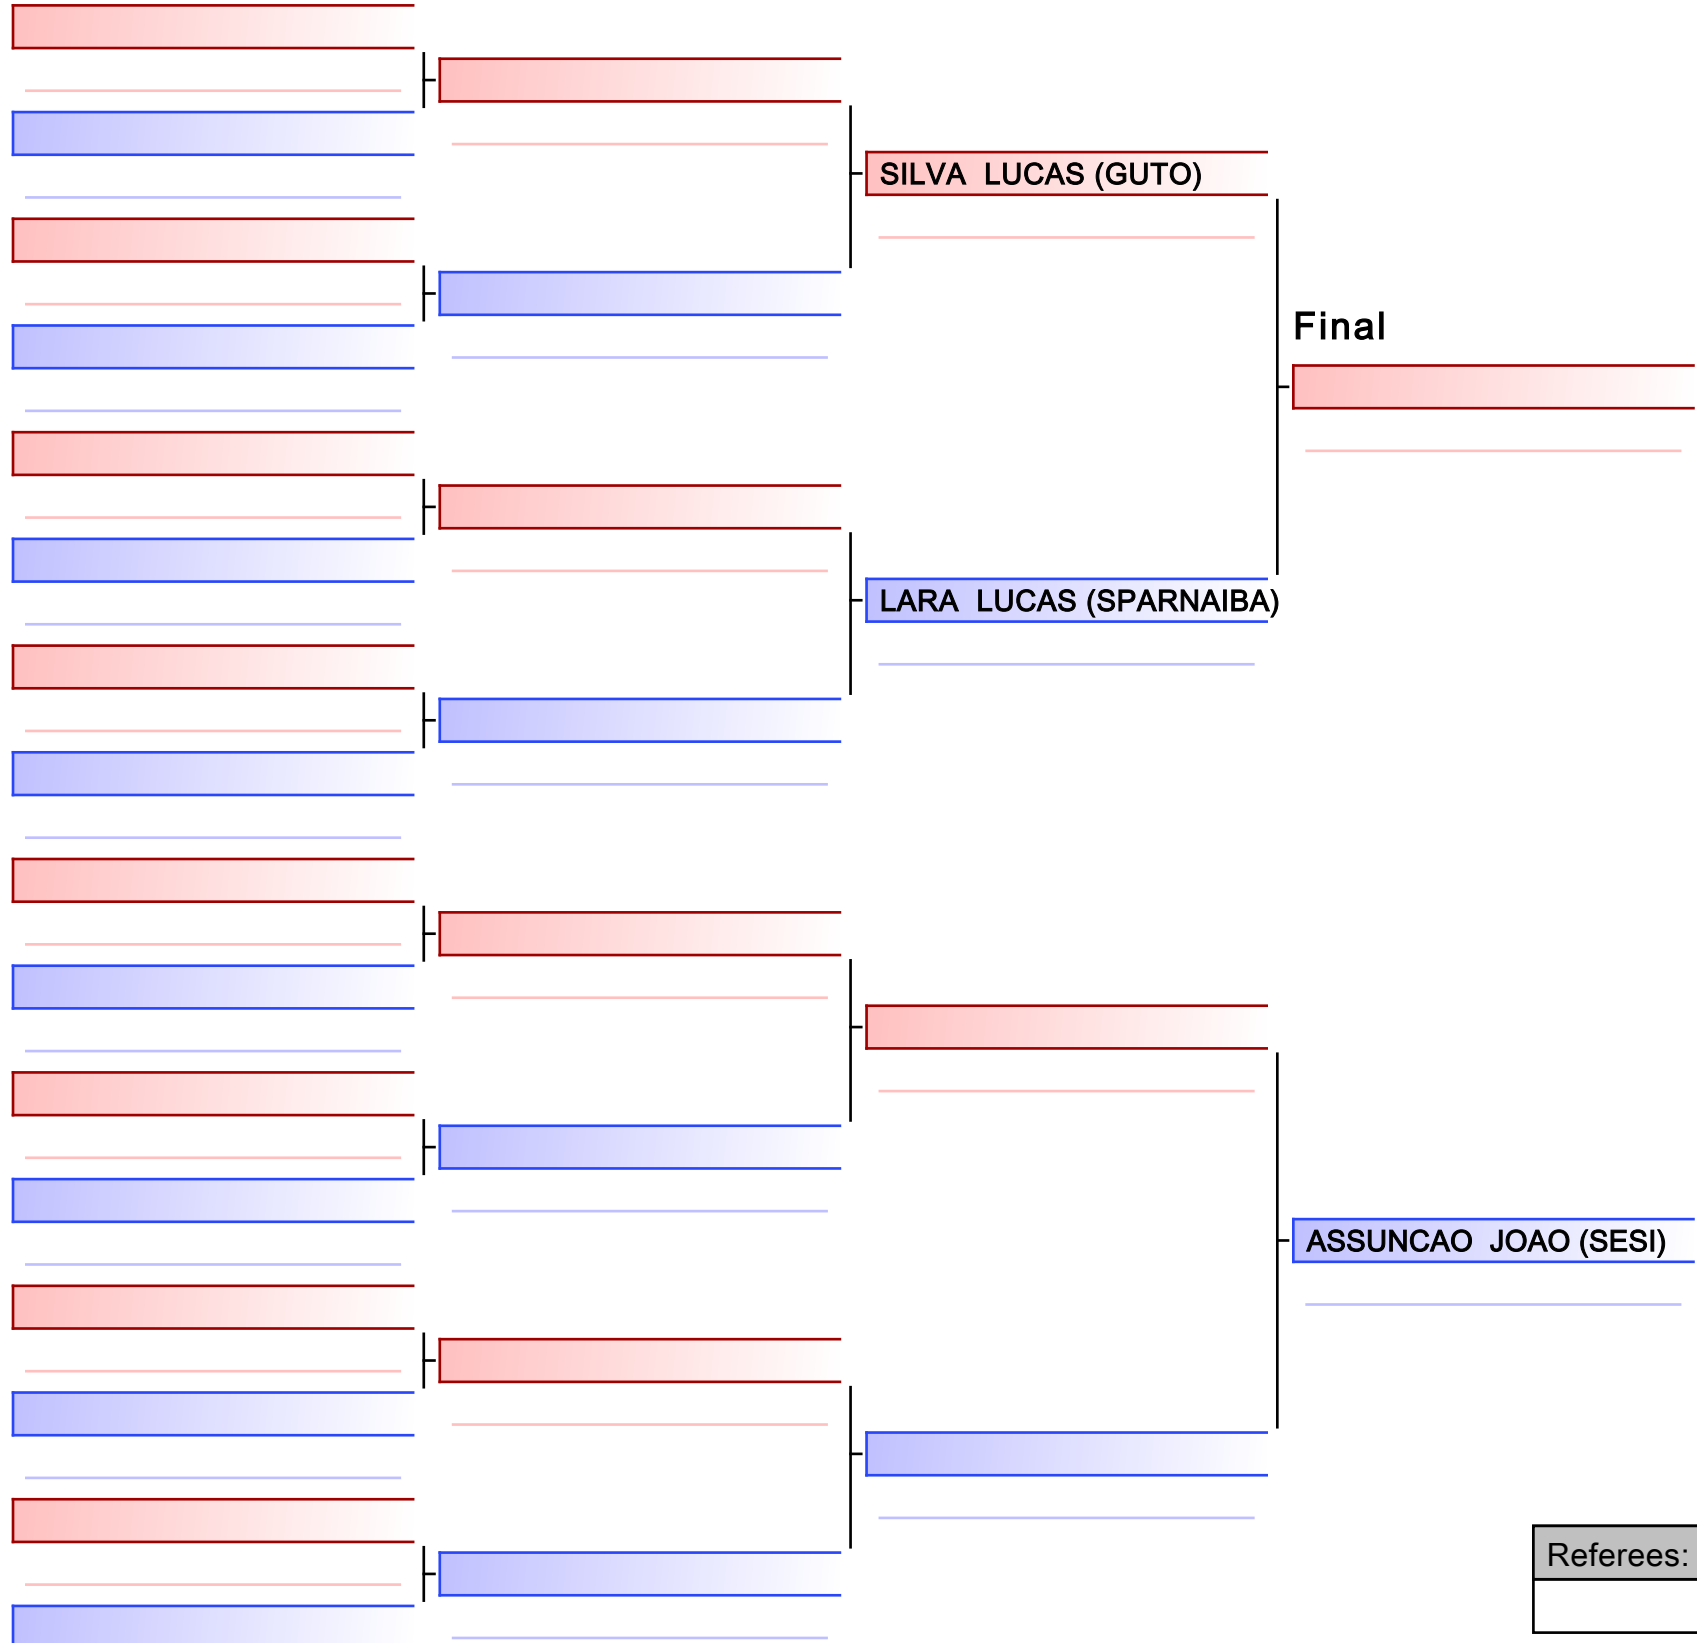

[Original]

[Redacted]

Referees: