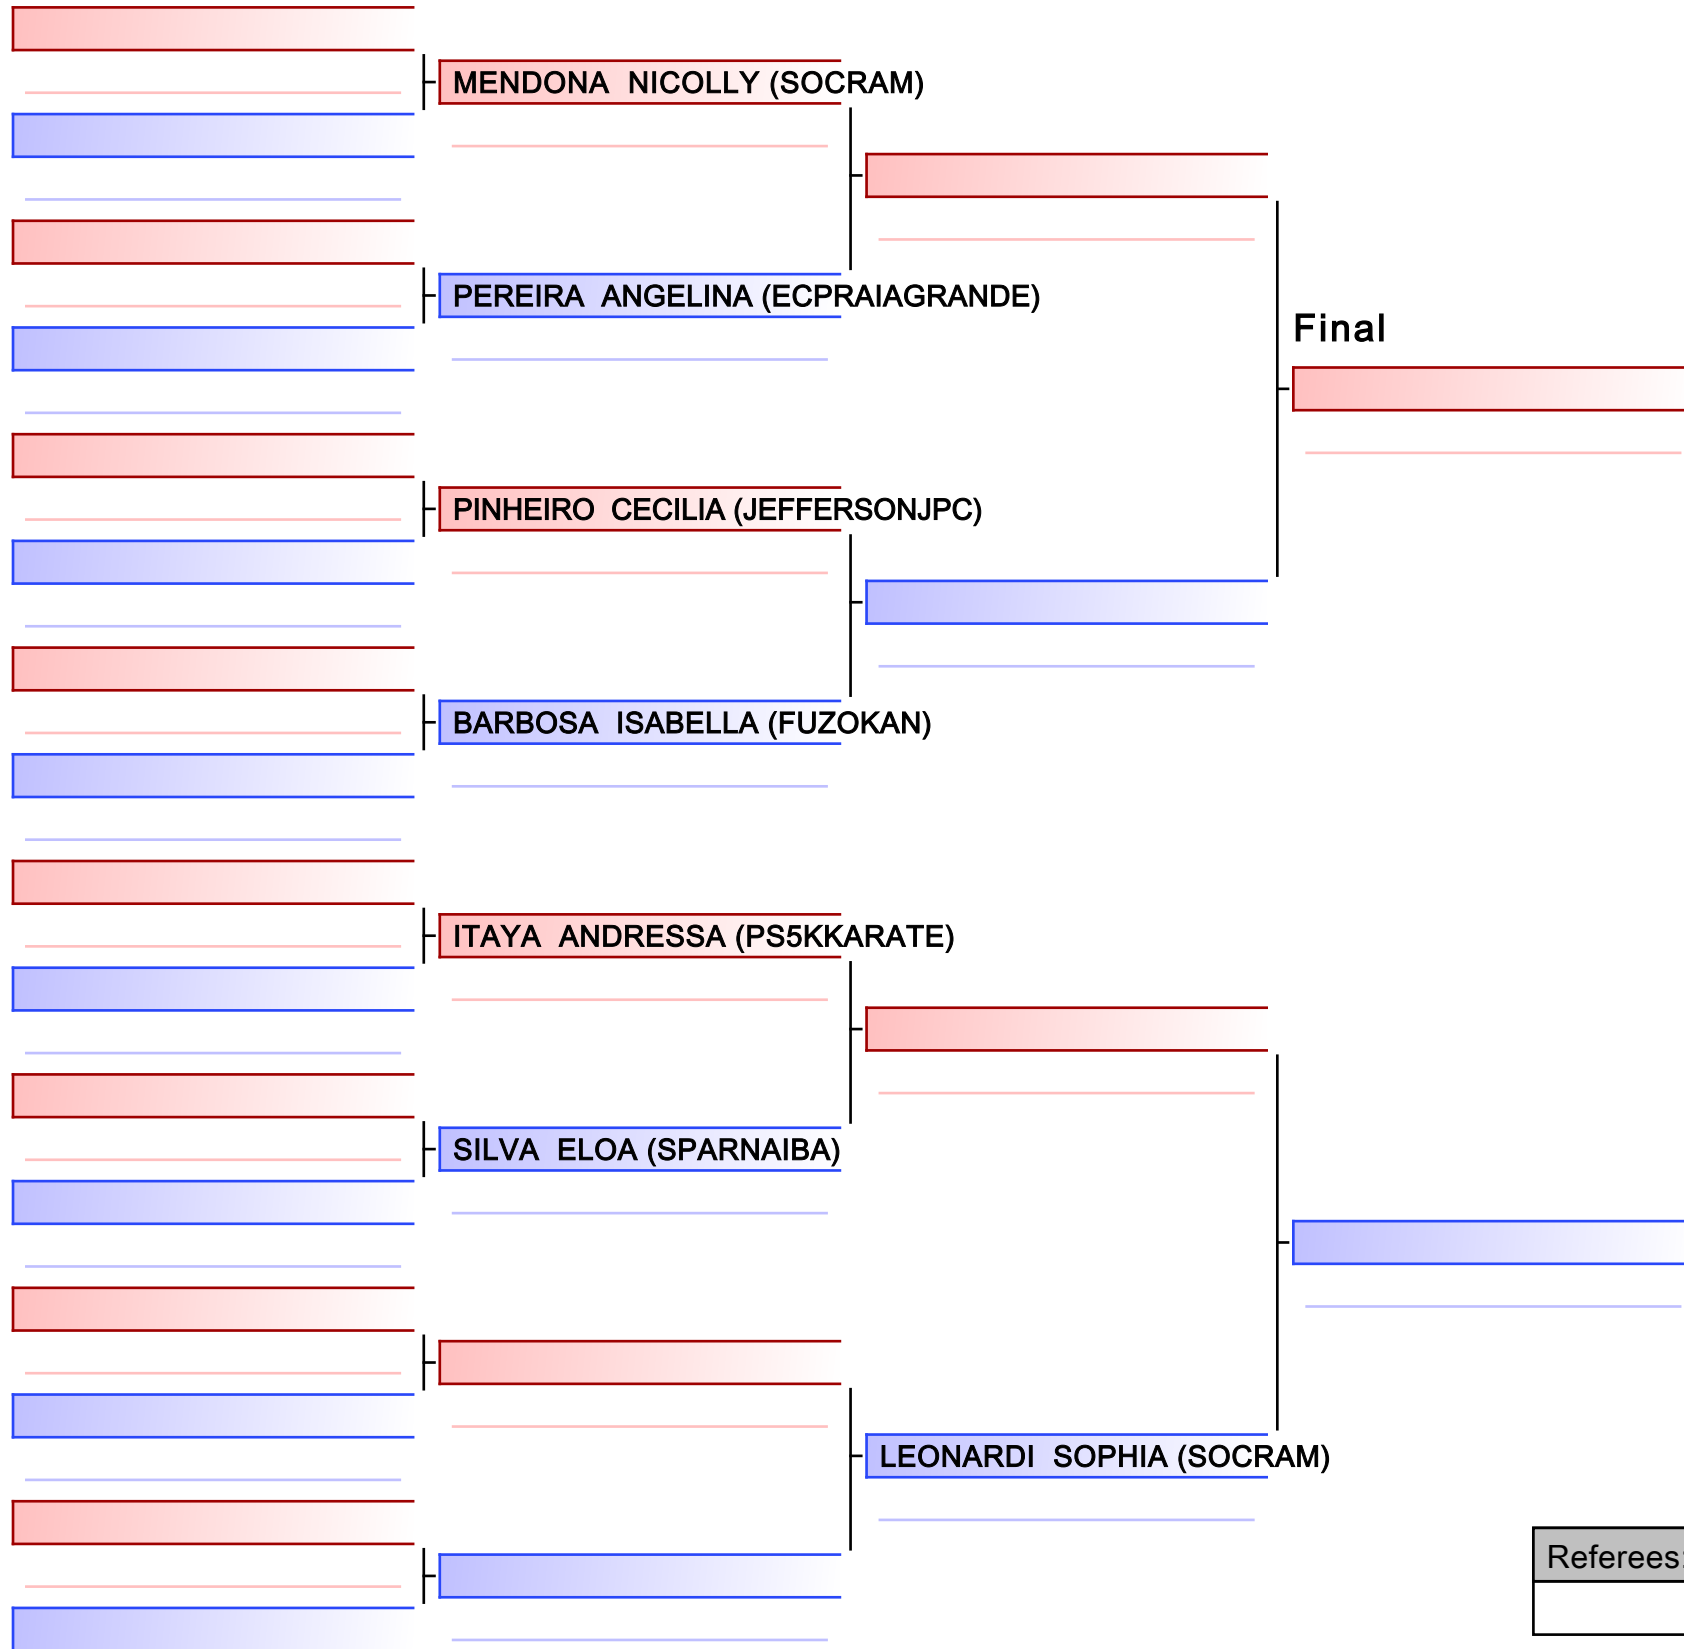

[Original]

_____

Referees: