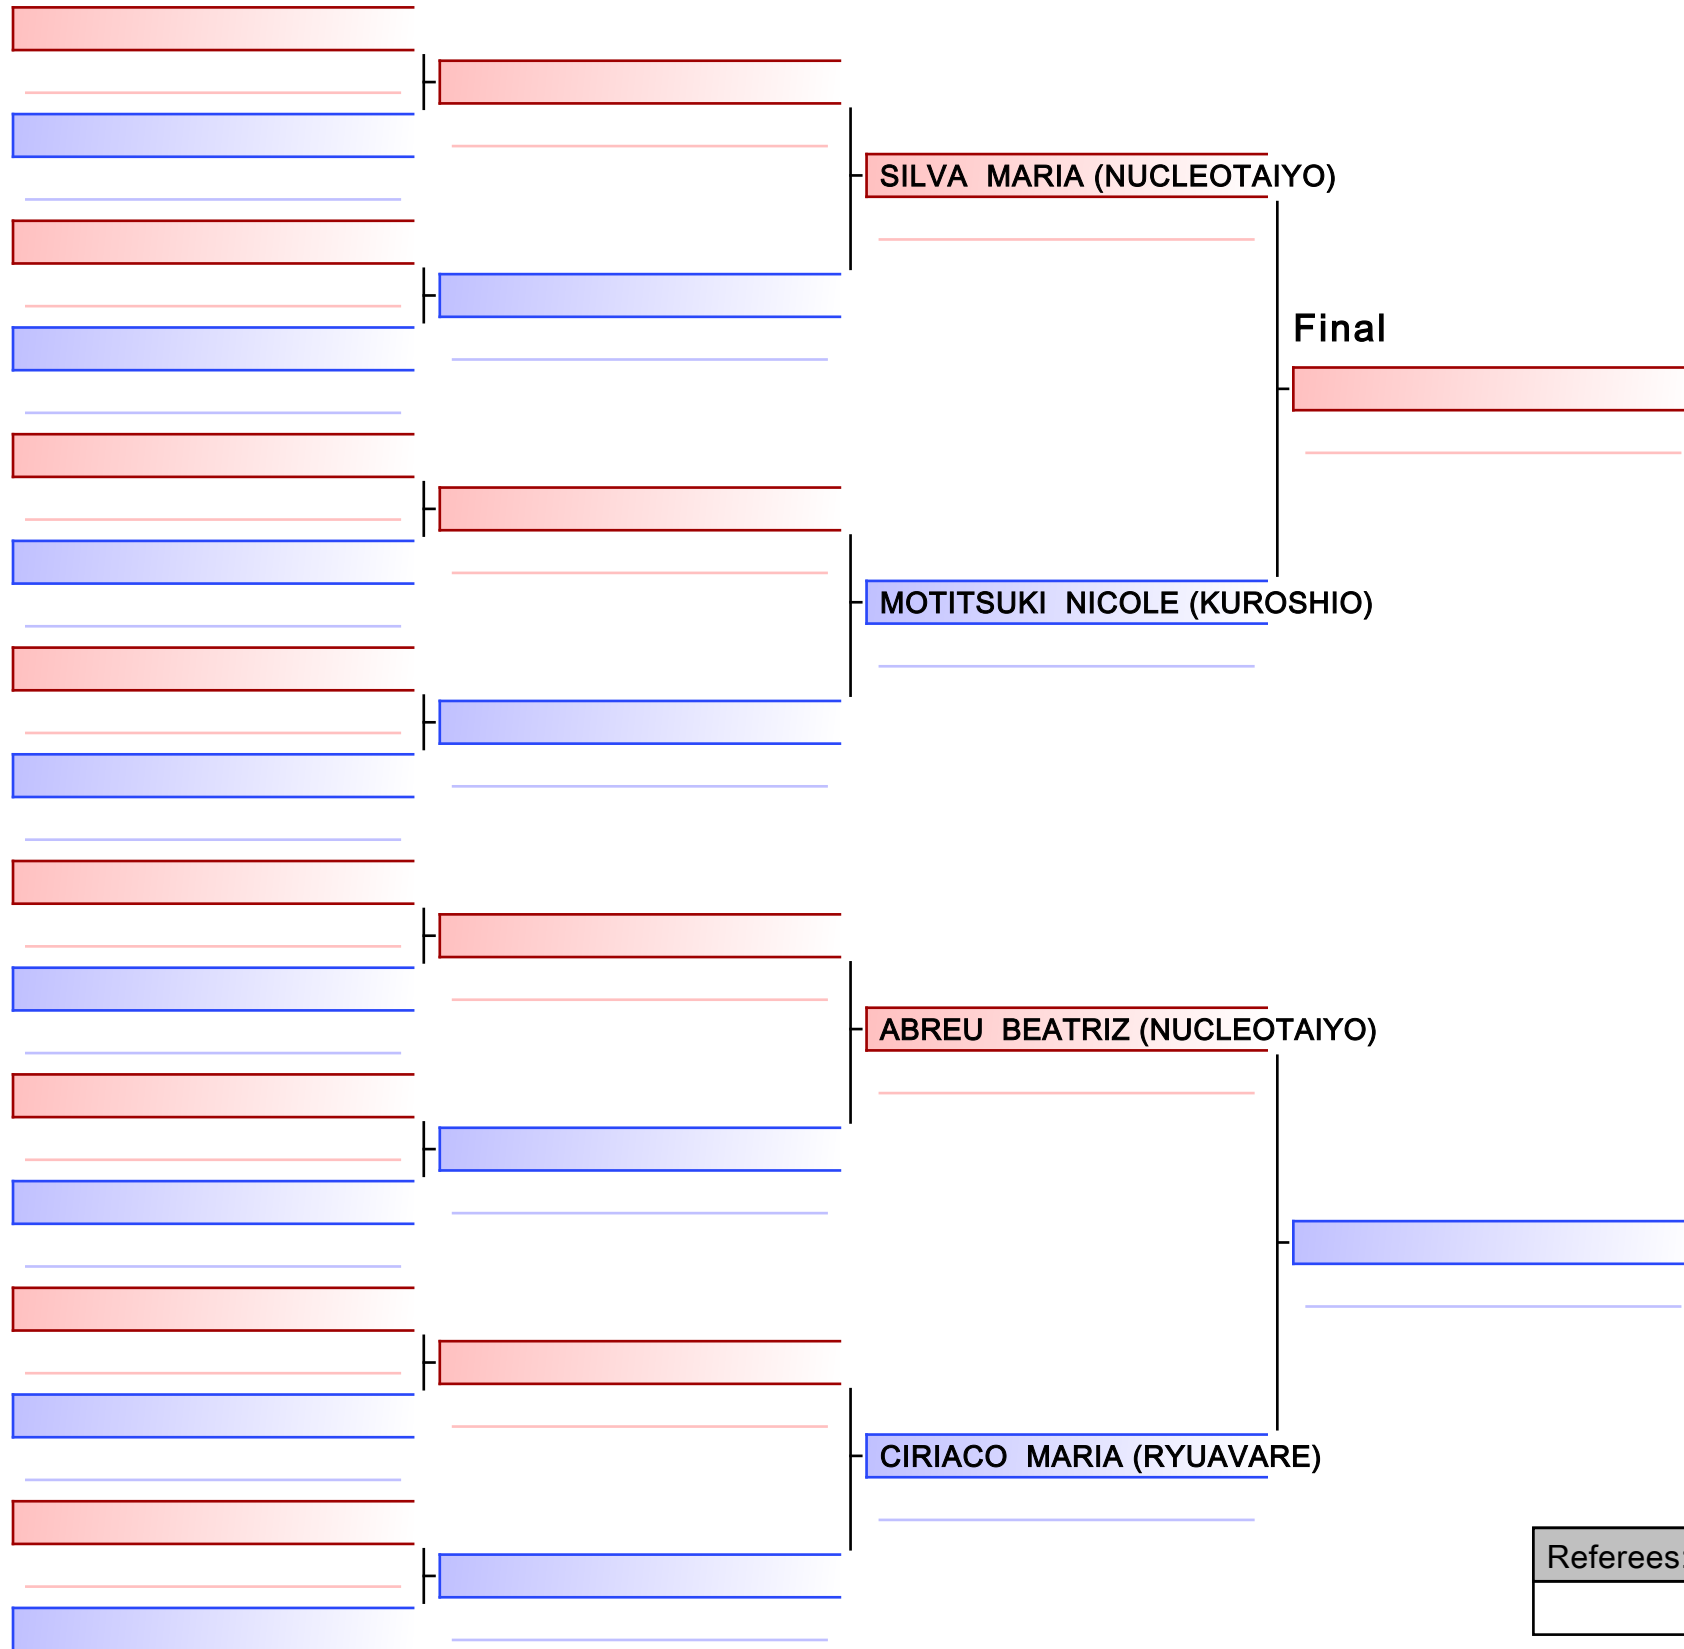

SIQUEIRA ARTHUR (ECPRAIAGRANDE)

[Original]

Referees:			

Final

[Original]

Referees:			

[Original]

Referees:			