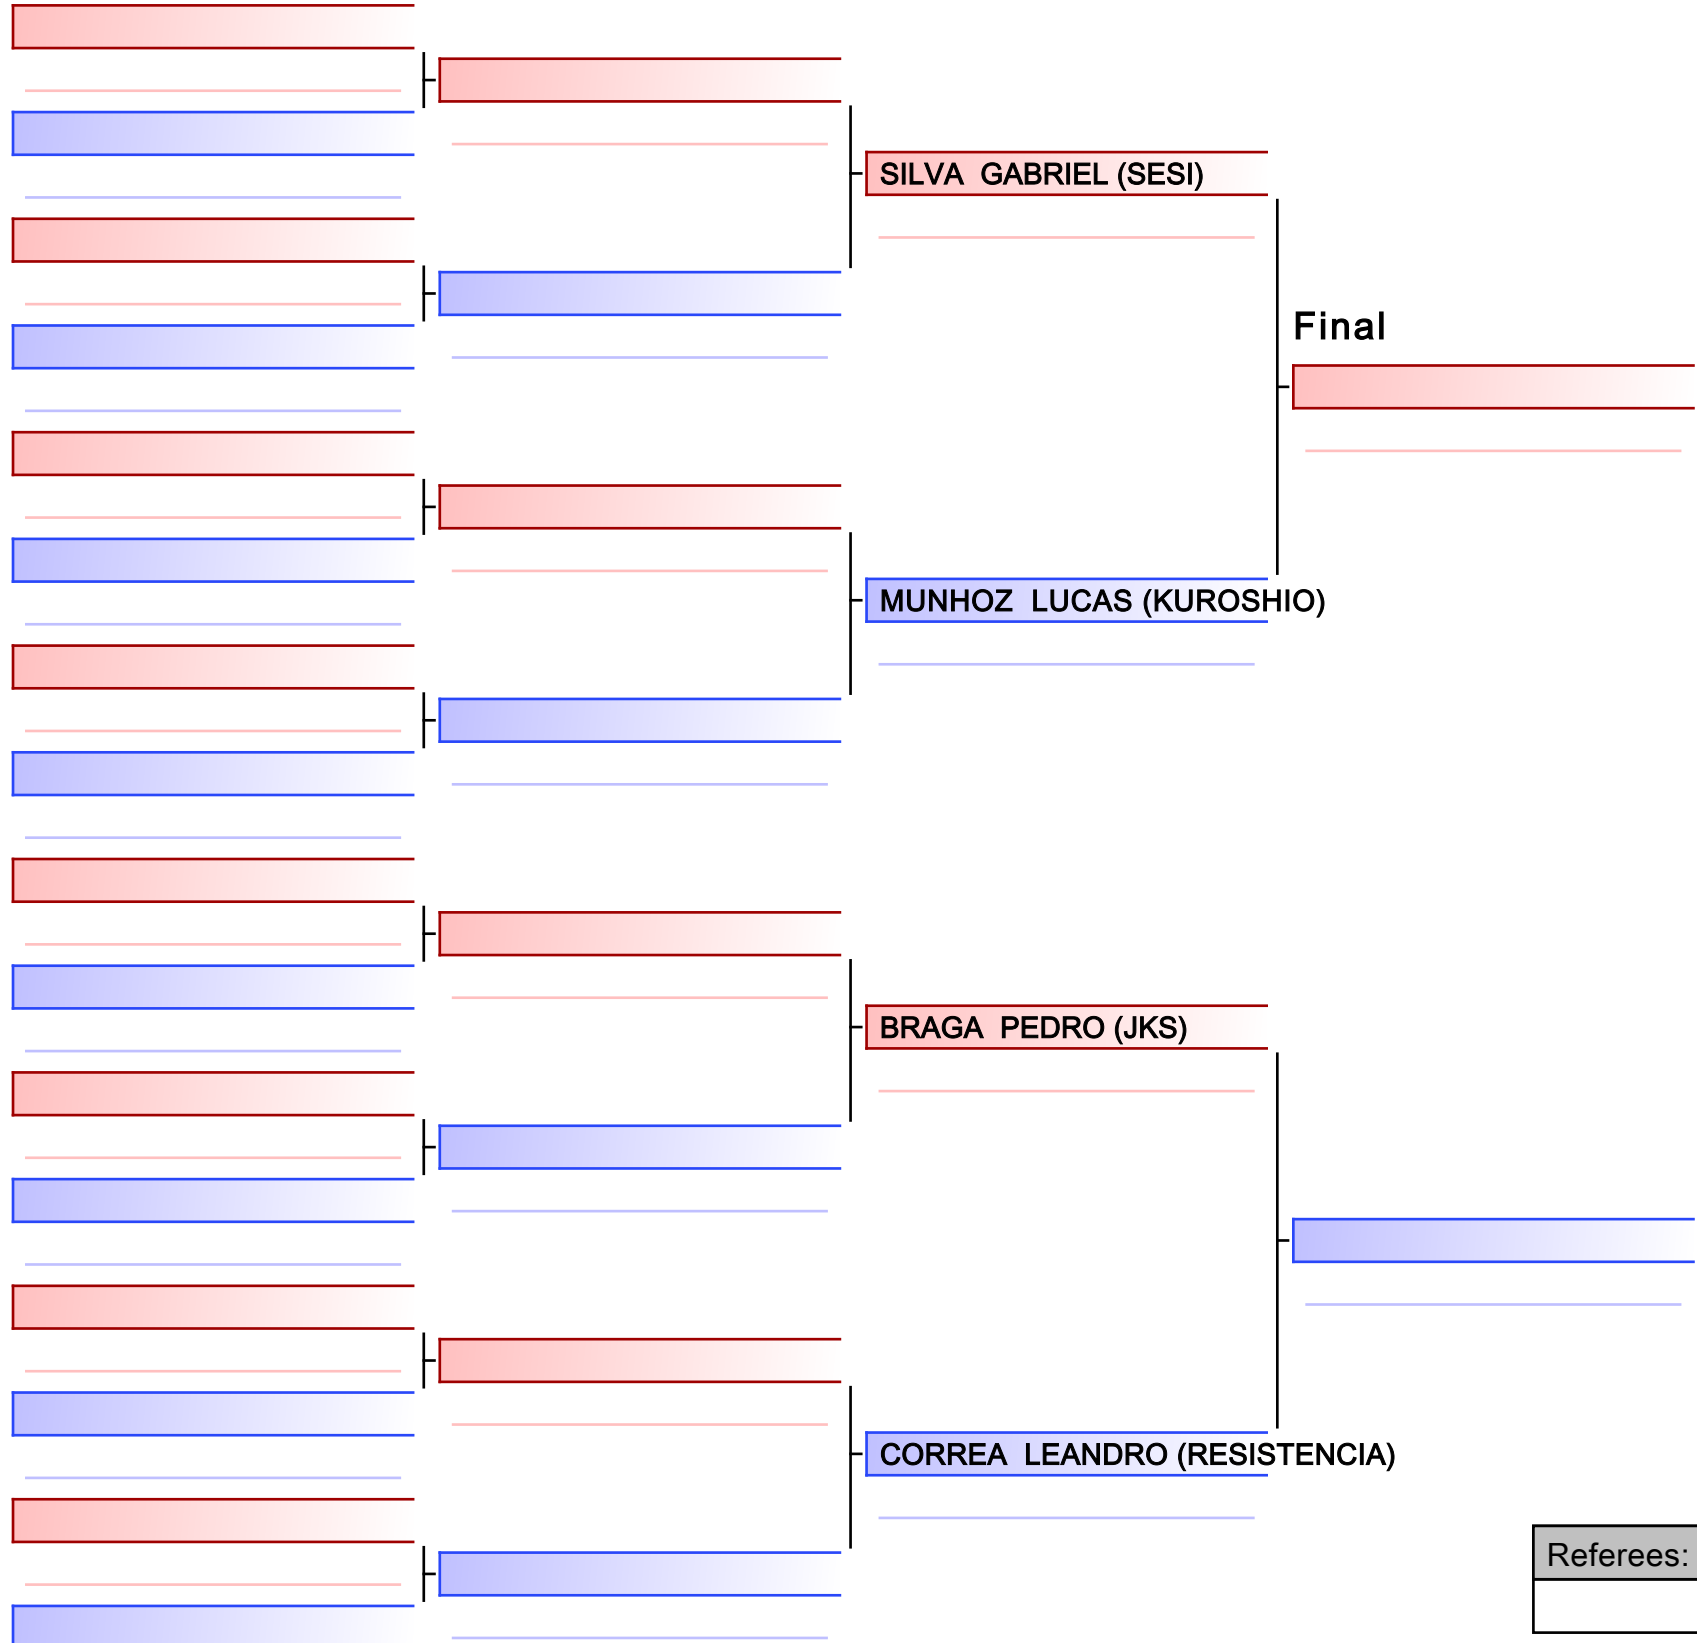

[Original]

_____

Referees: