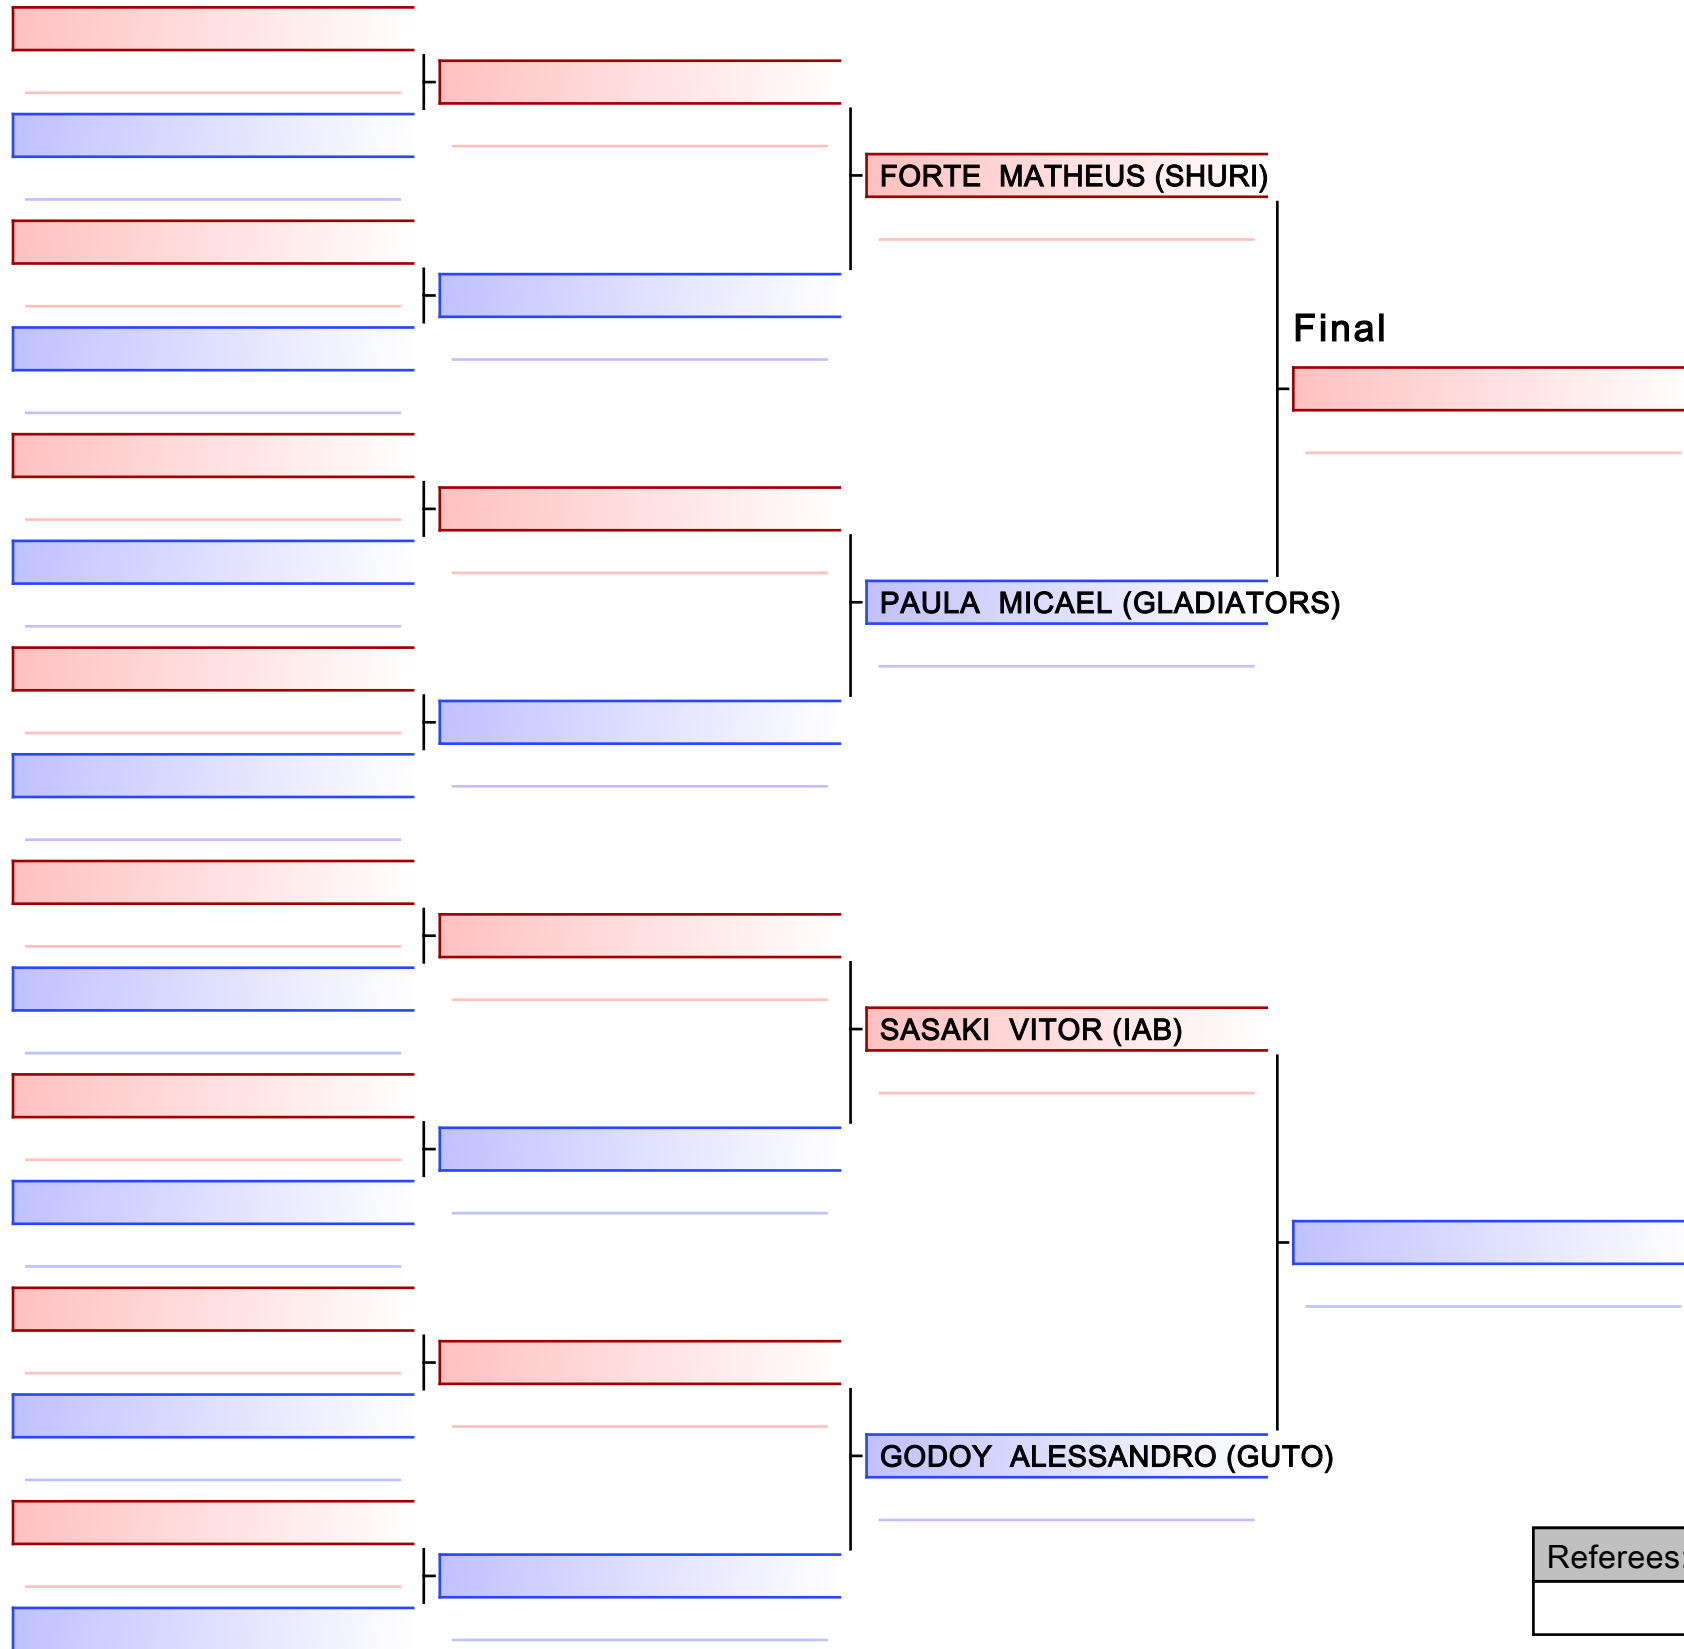

Referees:			

[Original]

Referees:			

Final

BORGES BARBARA (PIRACICABA)

CARVALHO RAFAELA (AMPARO)

[Original]

Referees:			