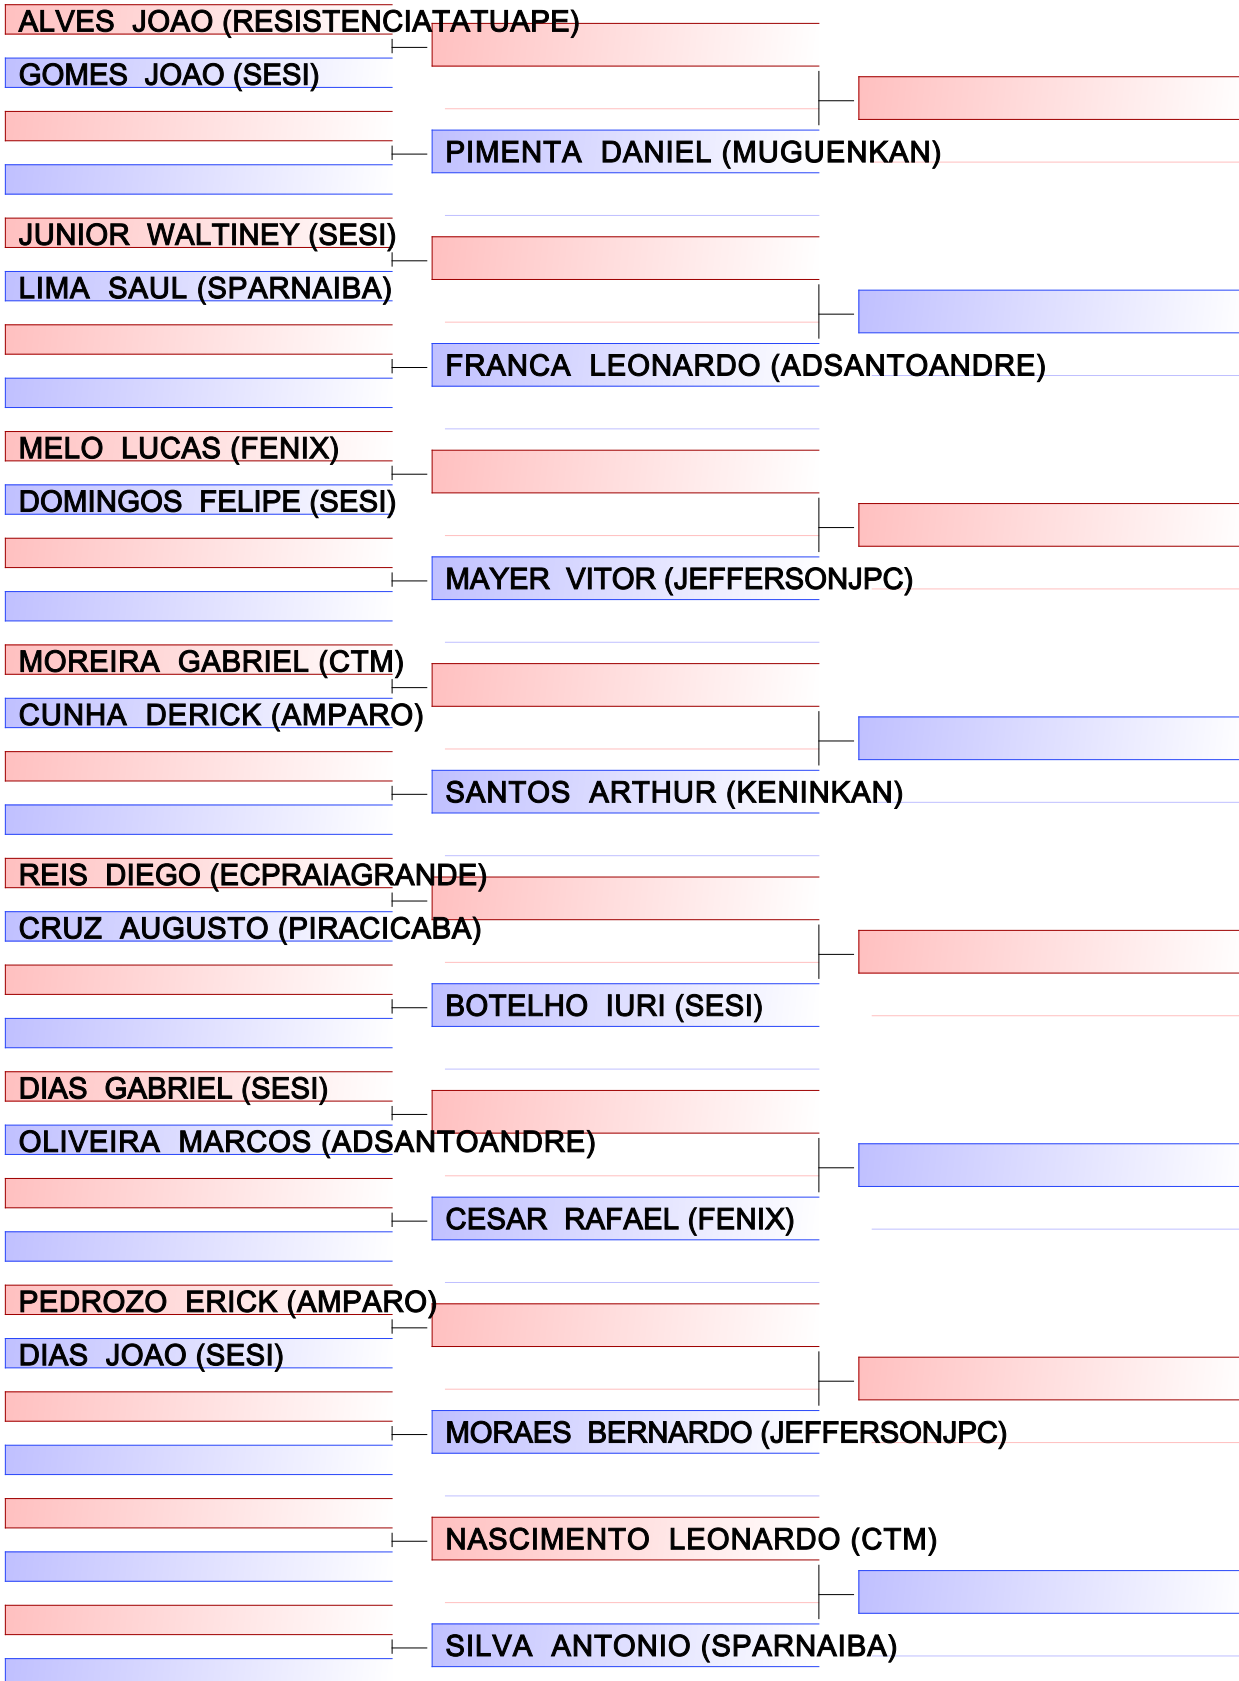

025 | KATA- JUNIOR - MASCULINO - 6° KYU À 3° KYU

Etapa Paulista - Santana de Parnaiba, BRA

2024-04-20

Tatami
4 09:30

Pool
1 / 1

Final

[Original]

Referees: