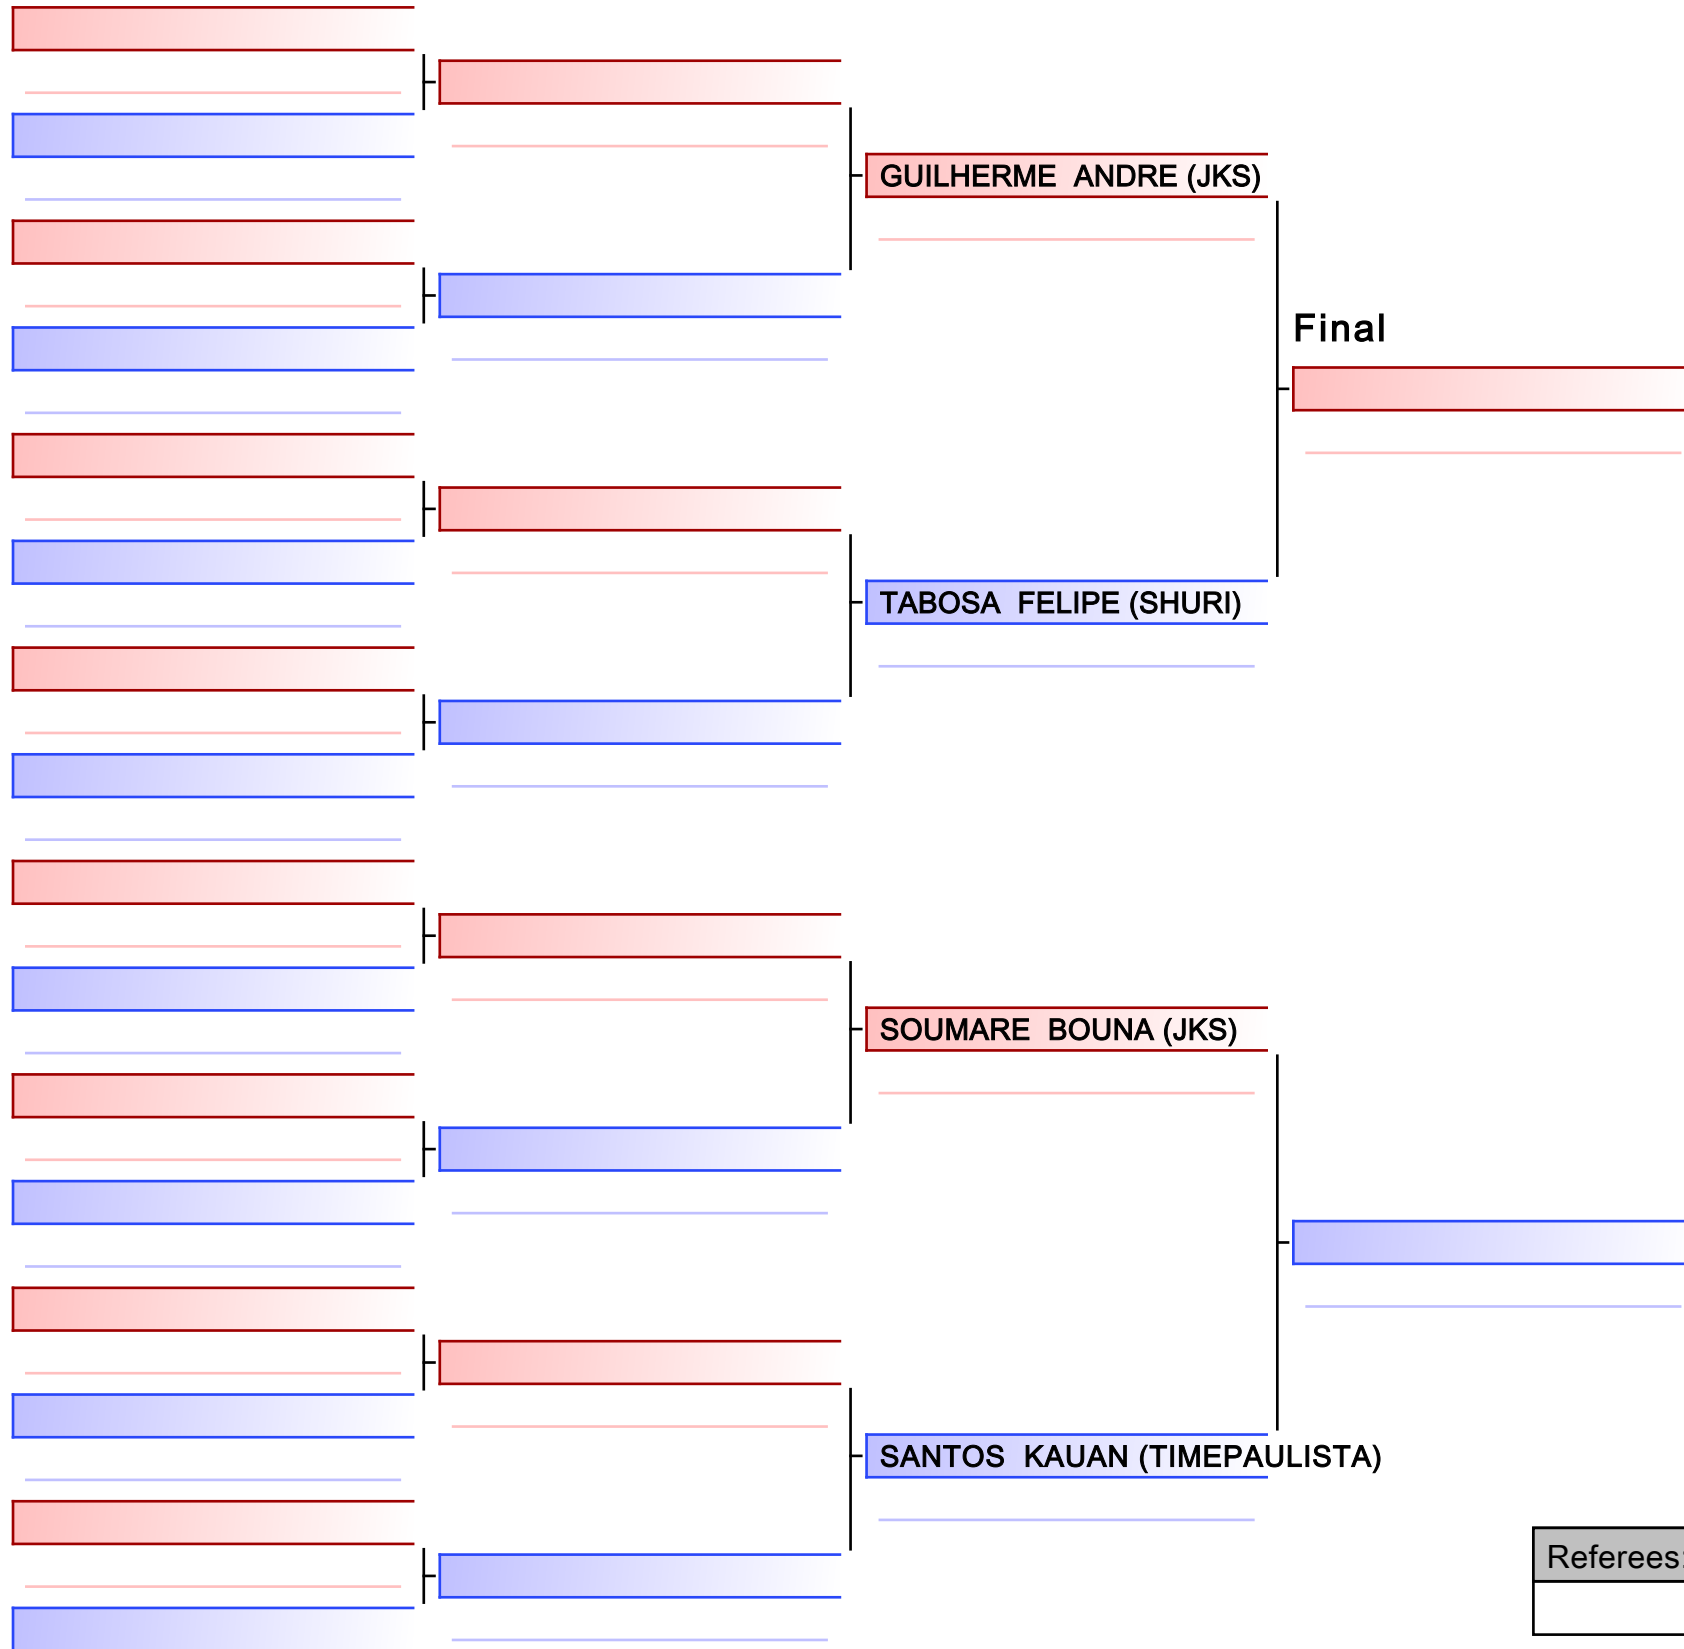

[Original]

Referees: