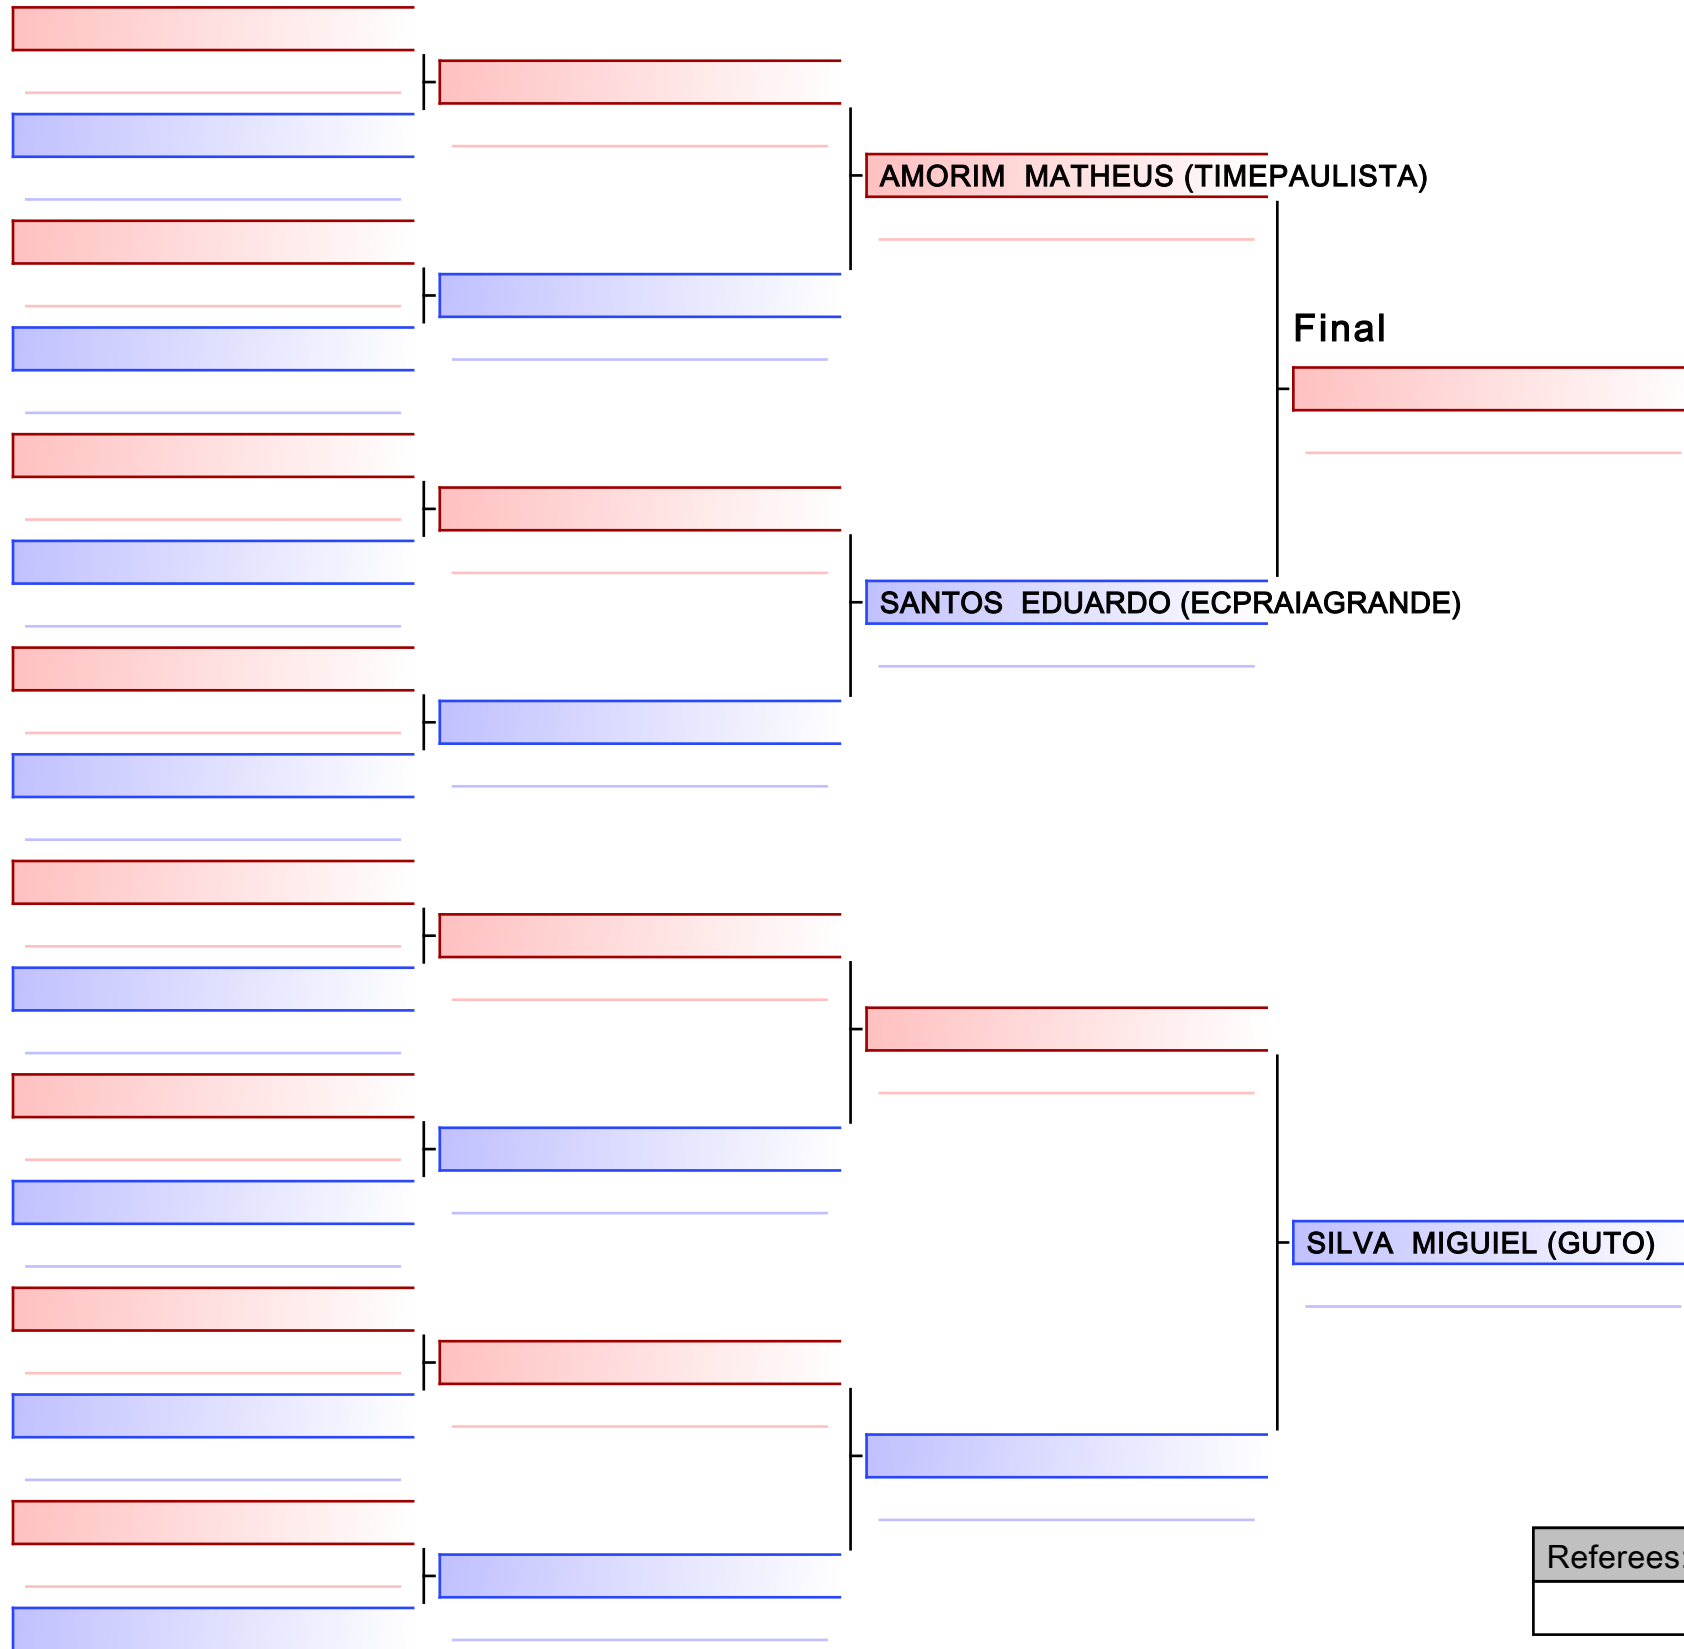

[Original]

Referees: