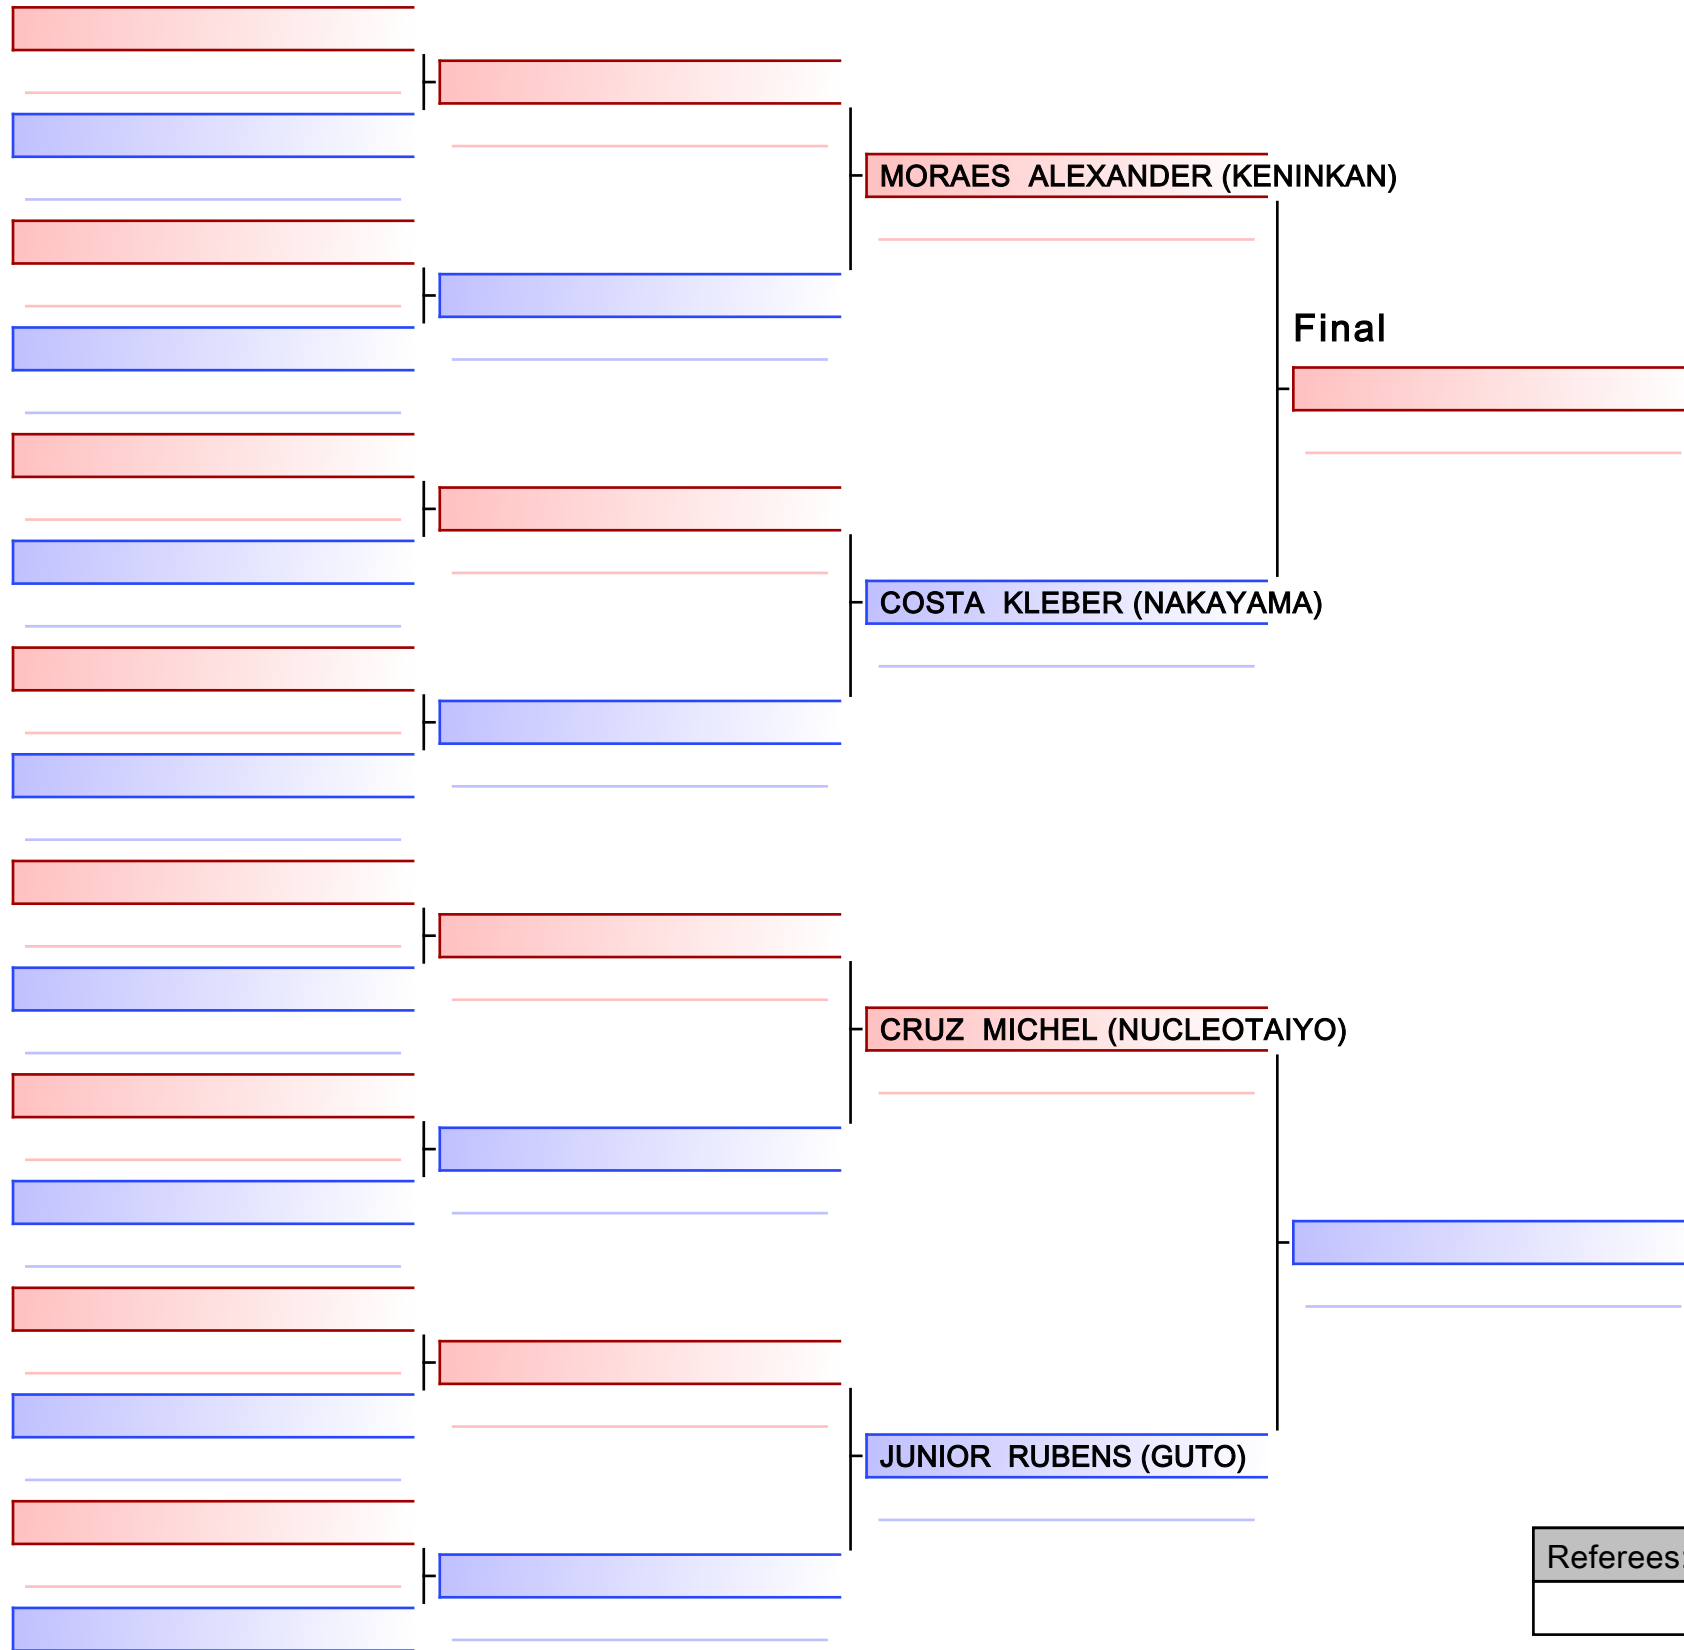

Final

[Original]

Referees: