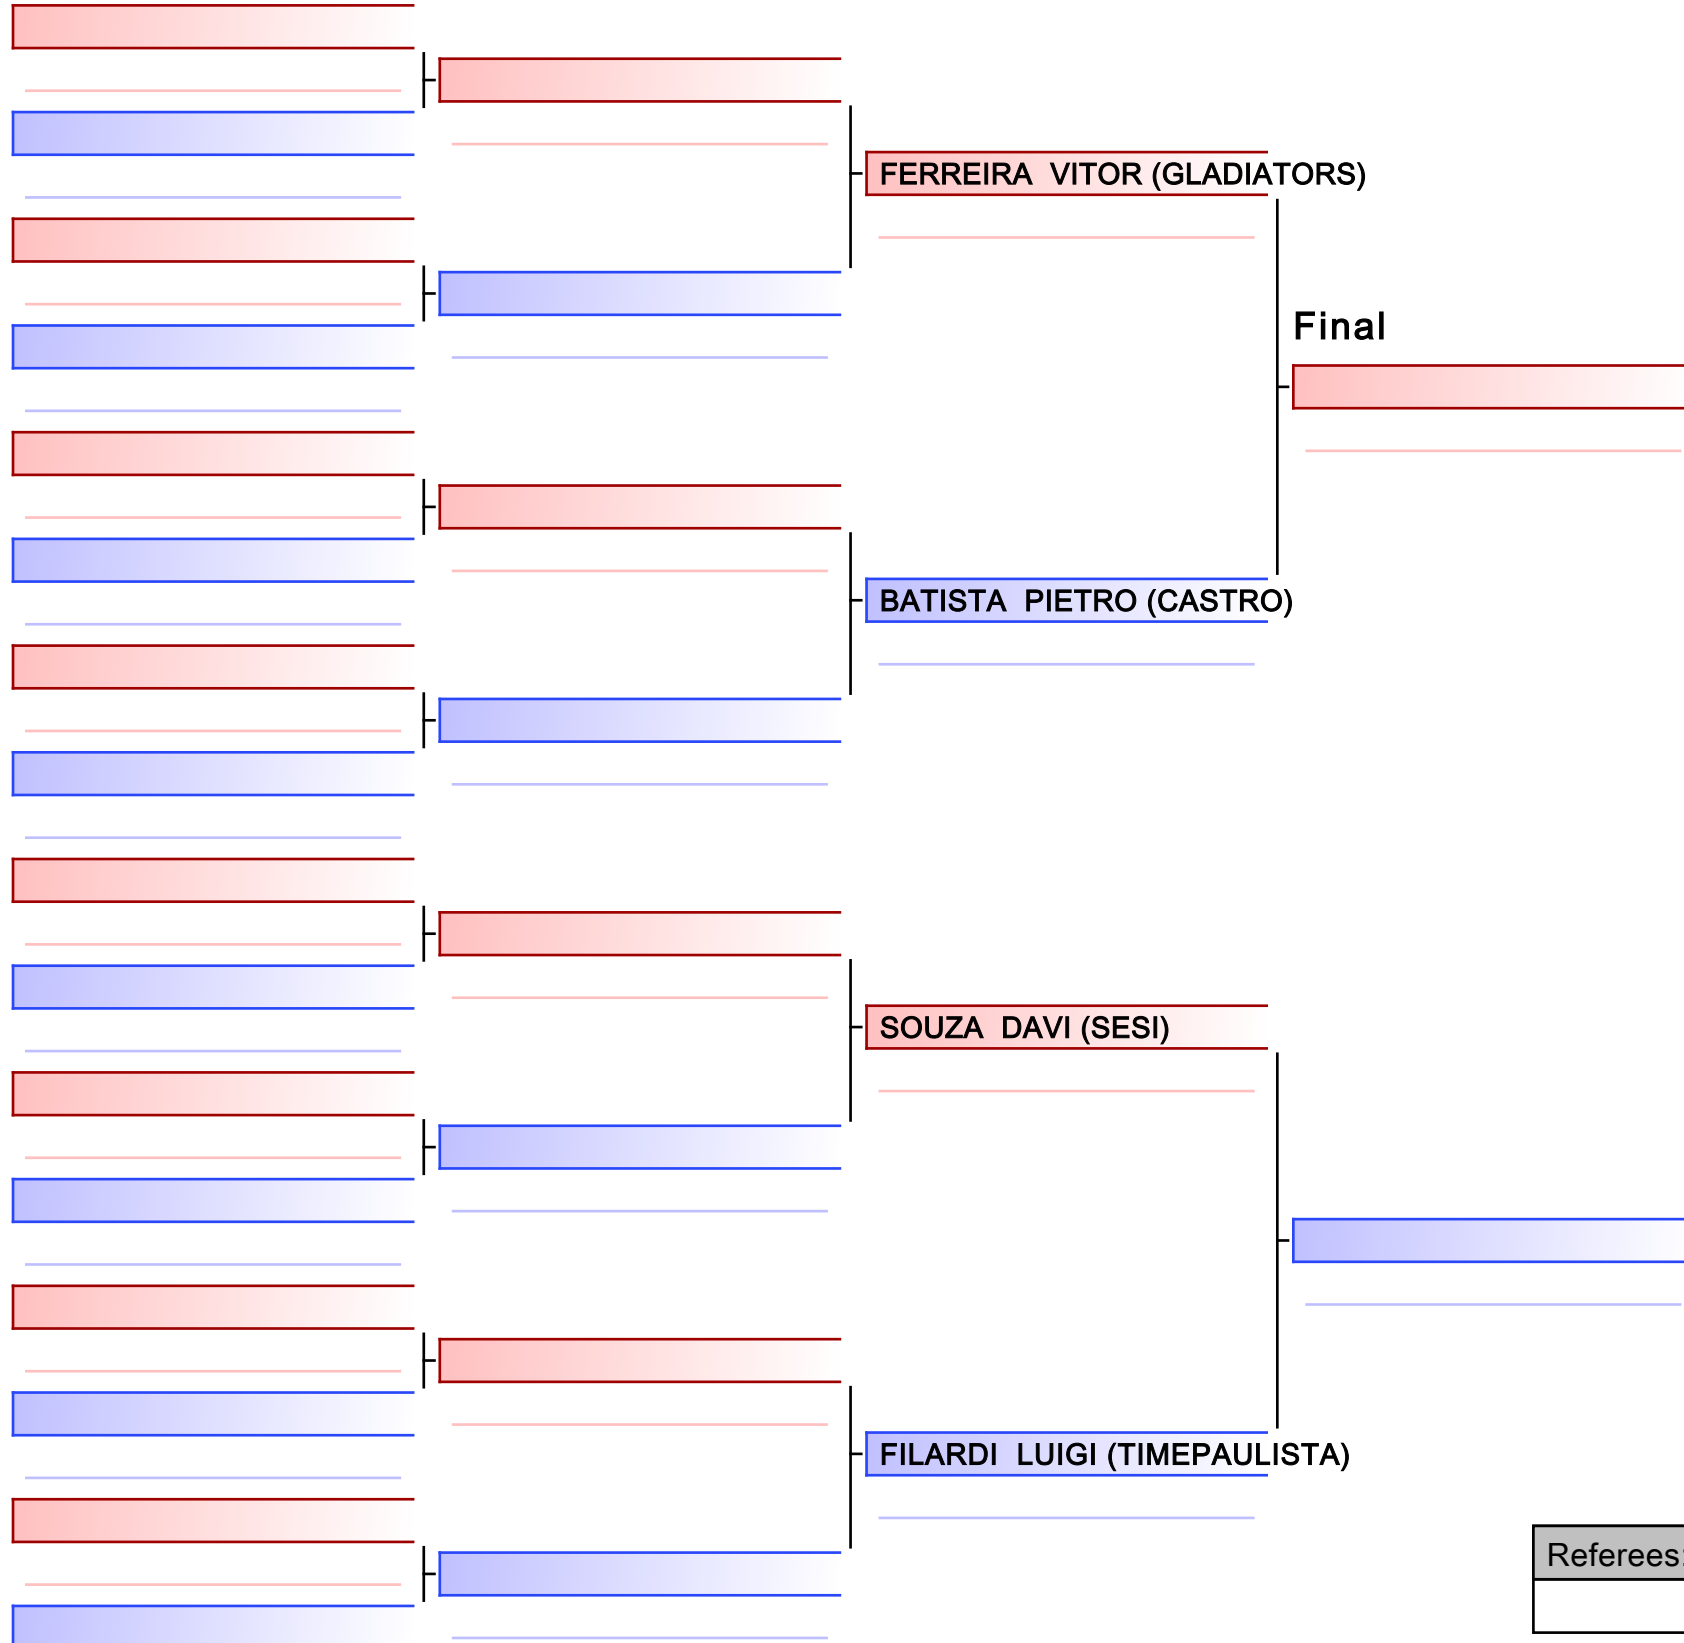

[Original]

Referees: