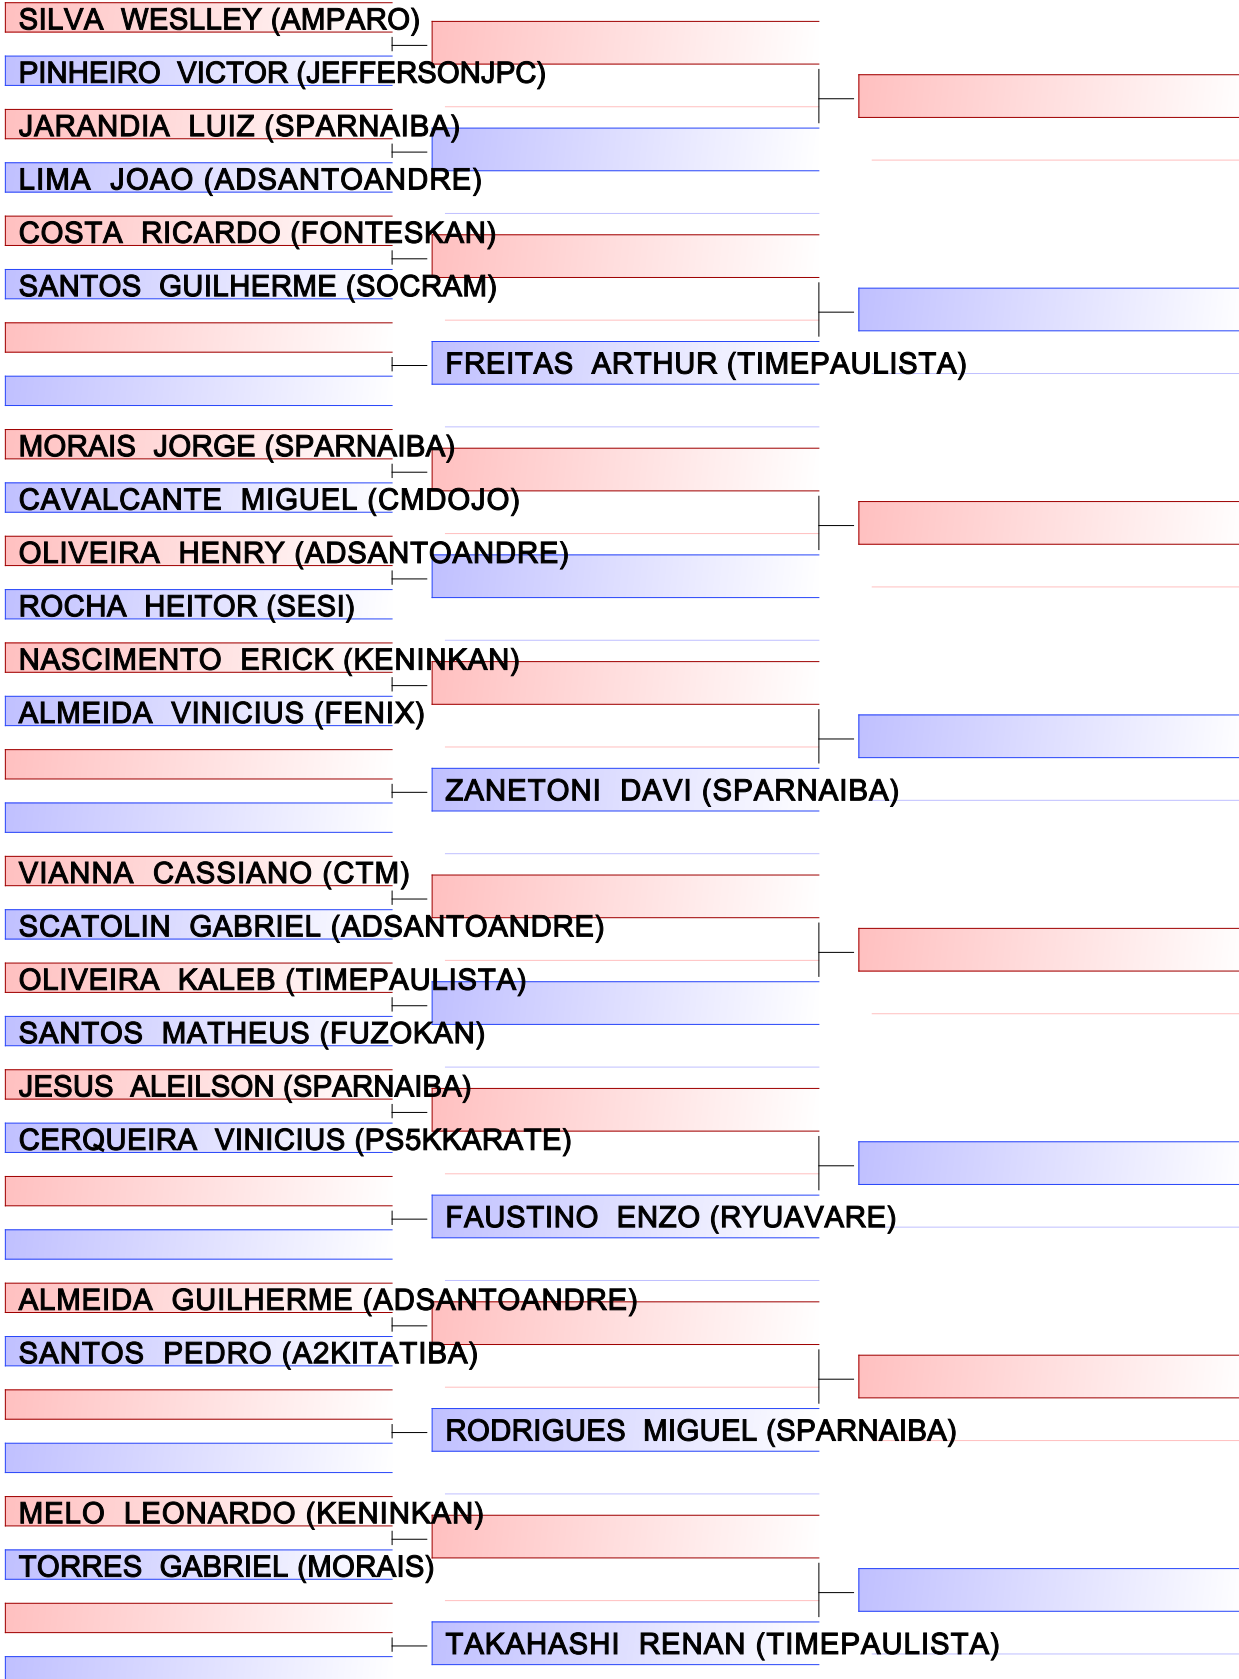

017 | KATA- SUB 14 - MASCULINO - 6° KYU À 3° KYU

Etapa Paulista - Santana de Parnaíba, BRA

2024-04-20

Tatami
8 09:25

Pool
1 / 1

Final

[Original]

Referees: