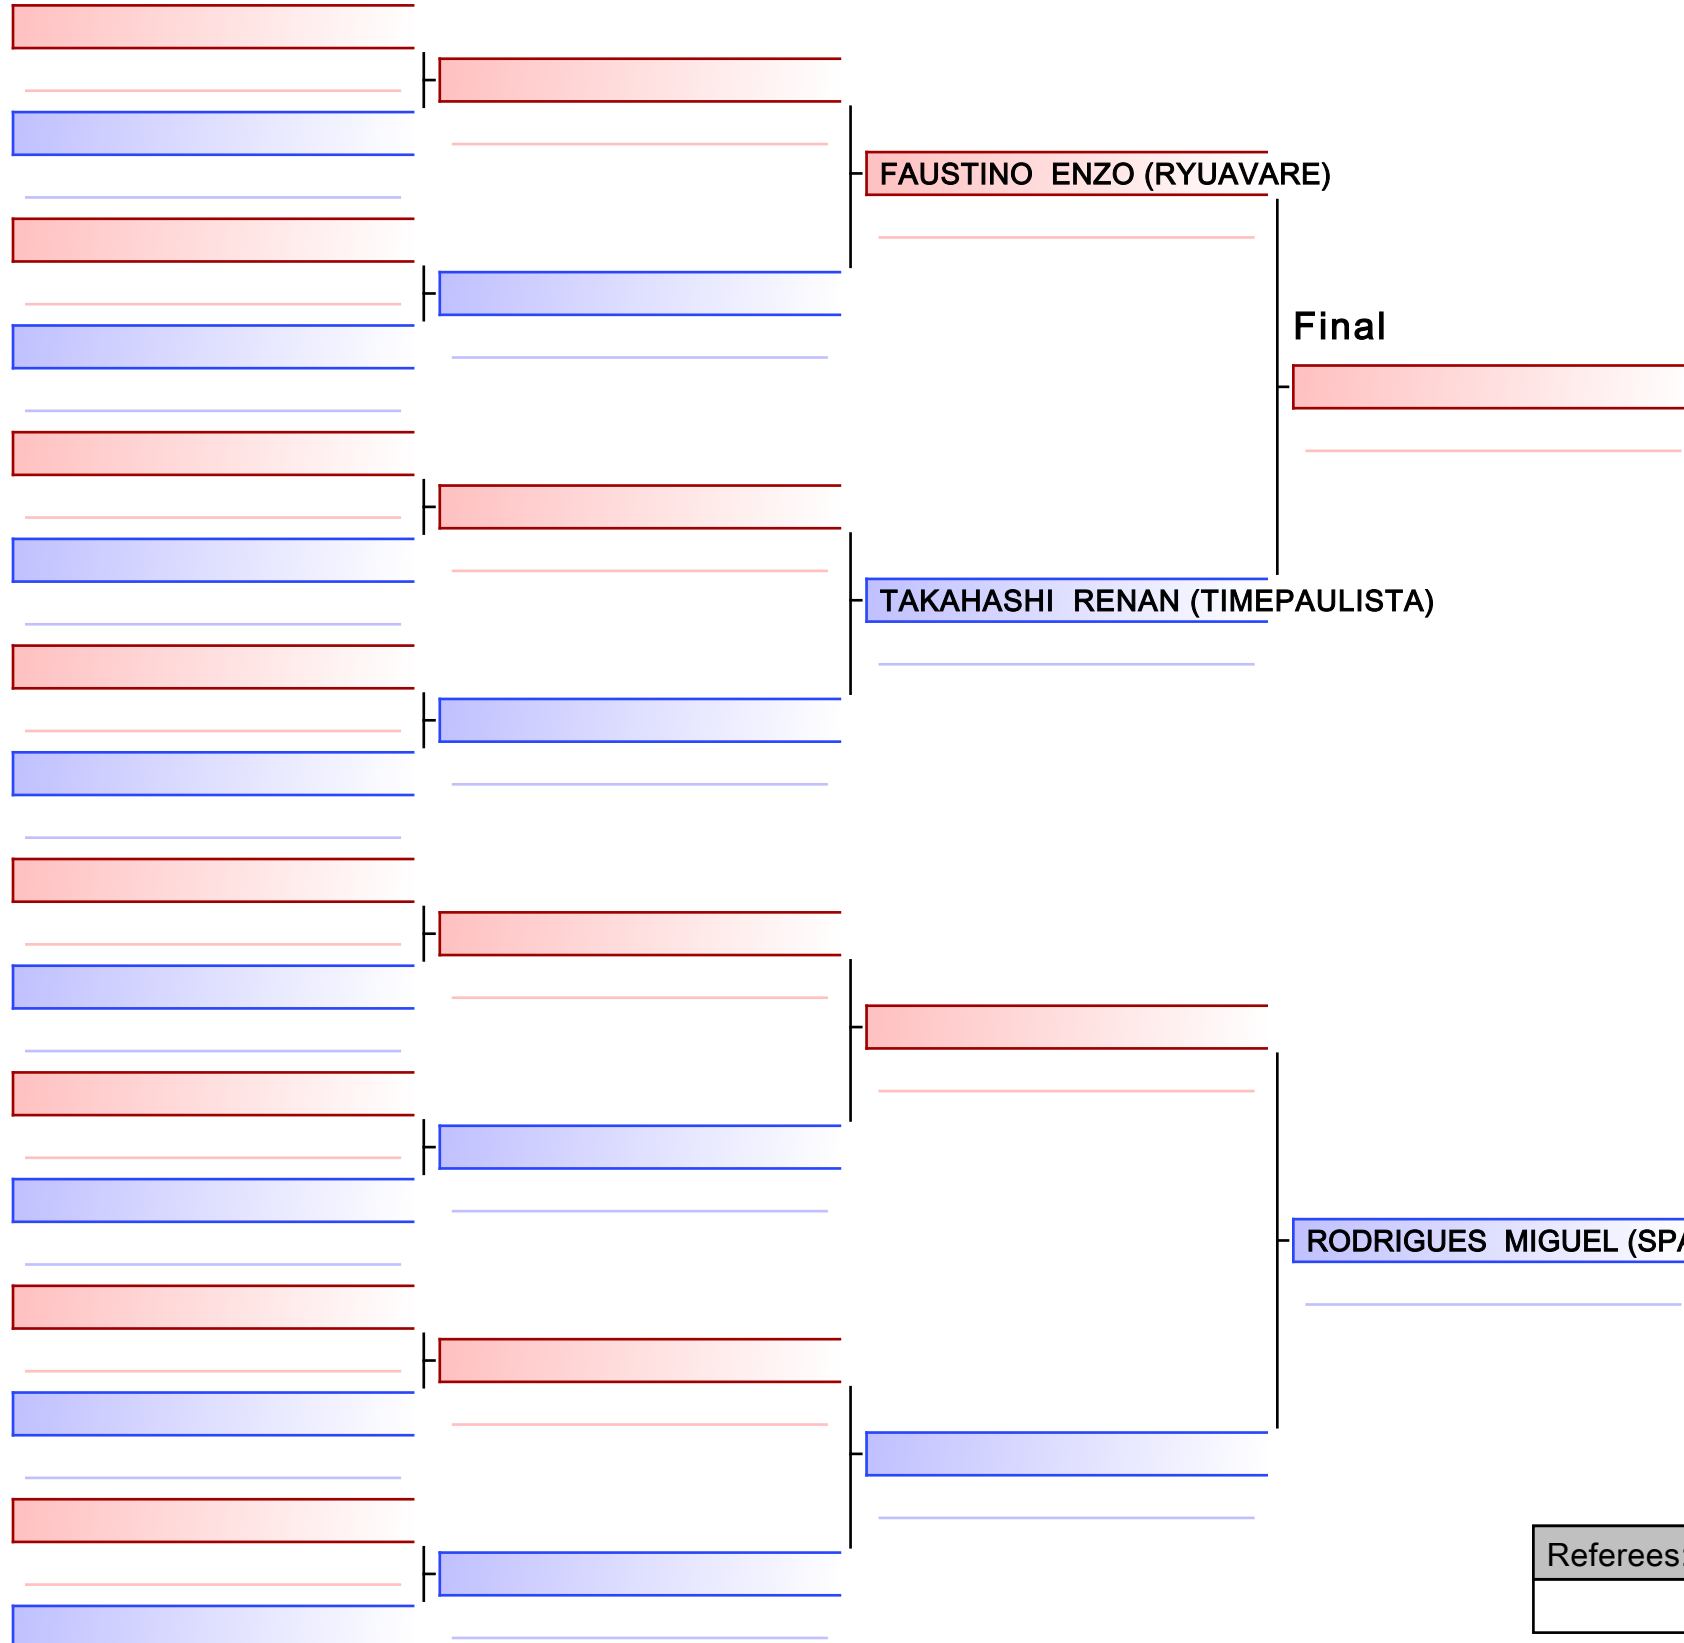

ZANETONI DAVI (SPARNAIBA)

SOUSA DANIEL (A2KITATIBA)

Final

[Original]

Referees:			

[Original]

Referees:			

[Original]