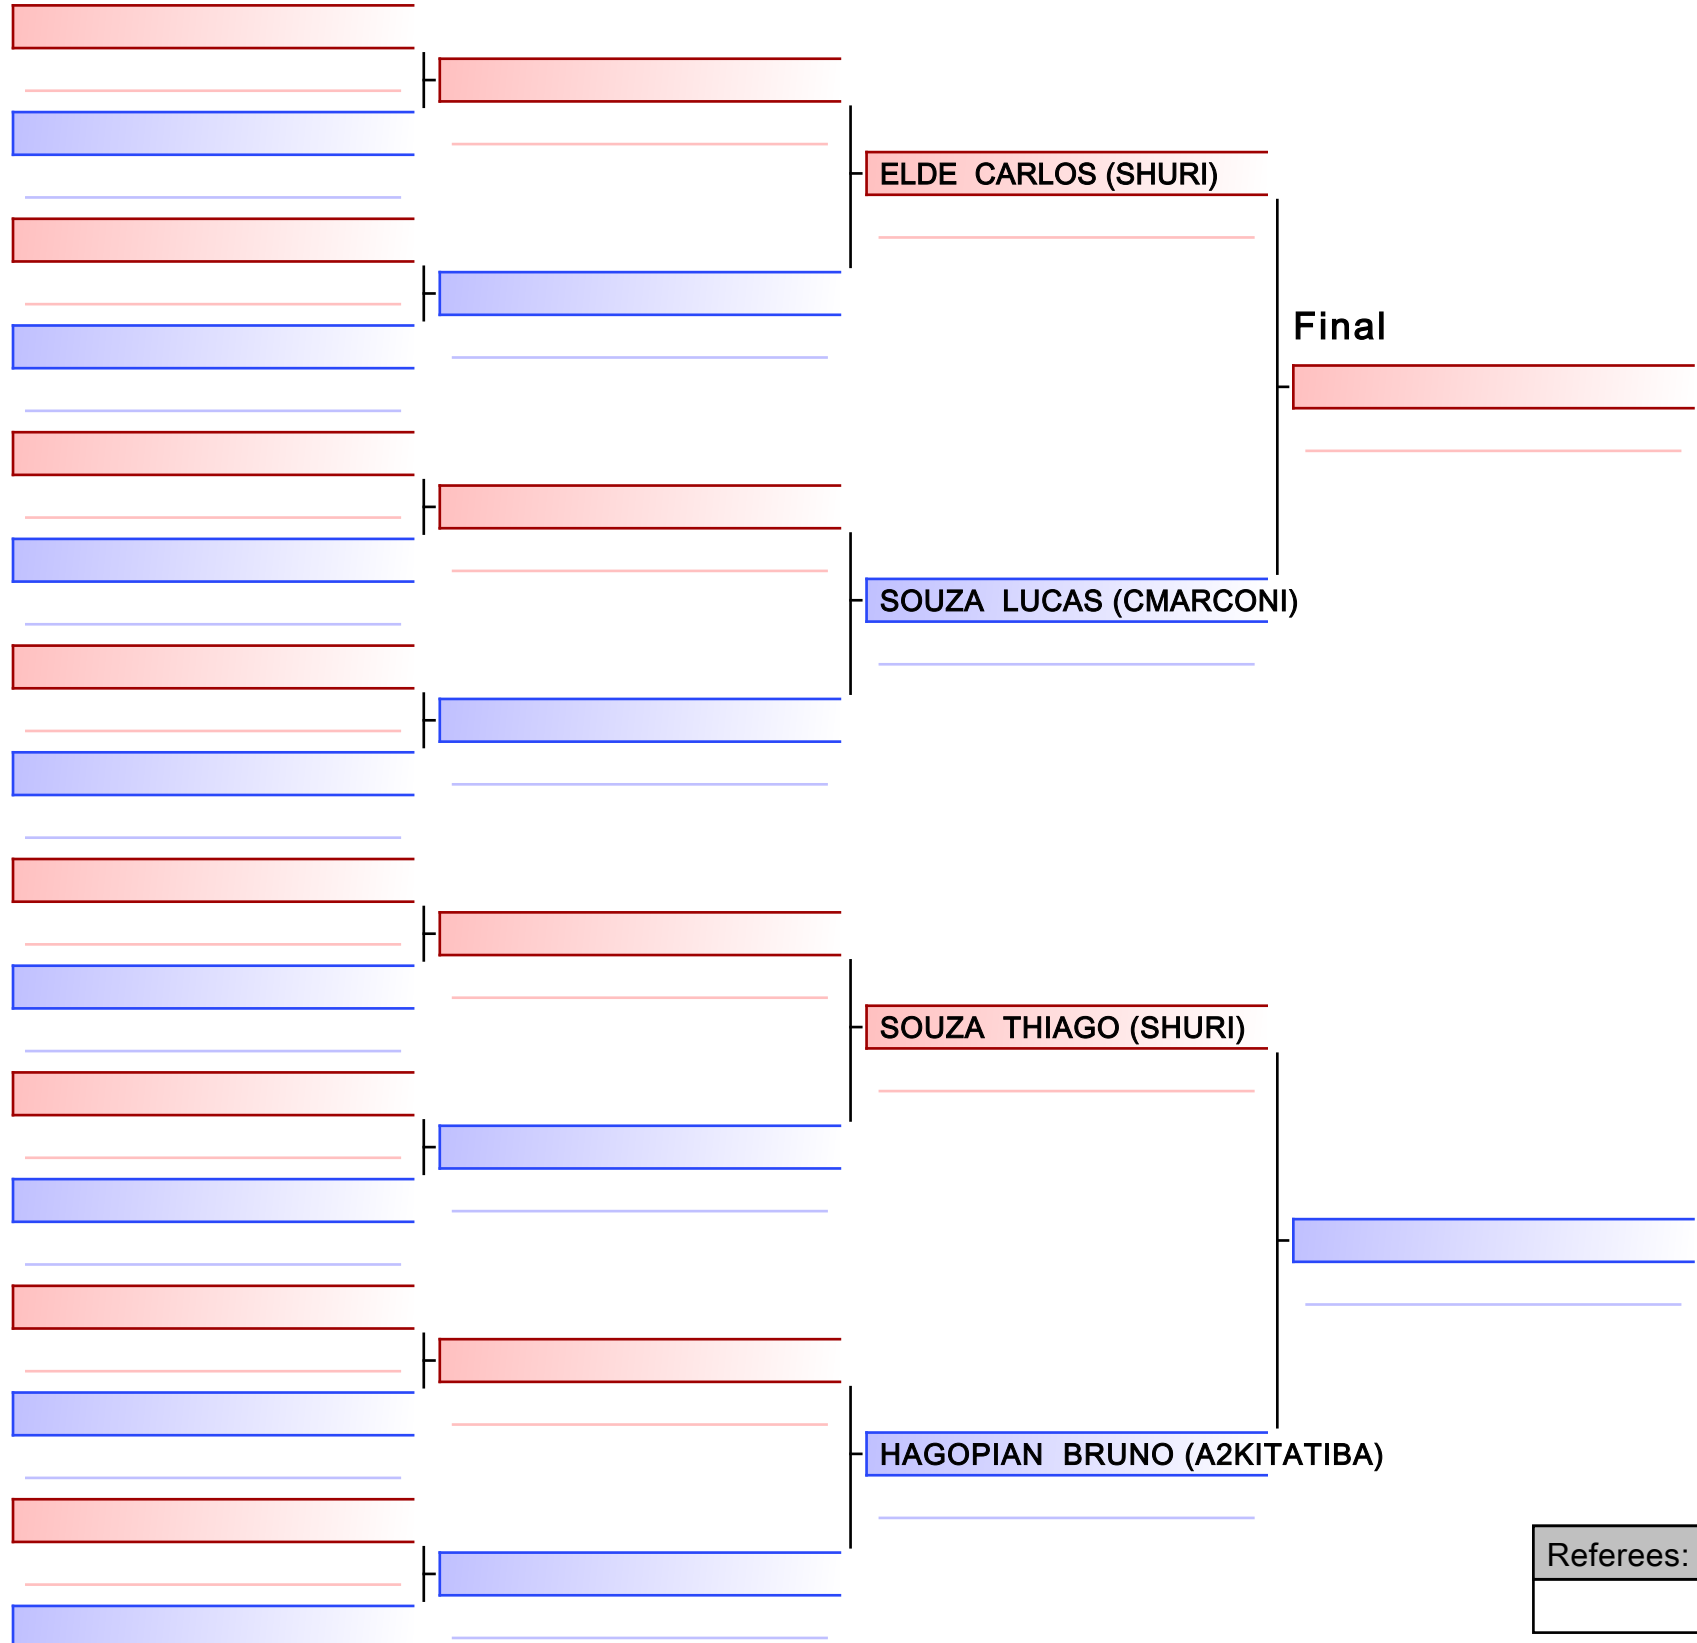

Referees:			

Final

CORREIA PEDRO (CMARCONI)

NEGRI PEDRO (SCAETANO)

[Original]

--

Referees:			

[Original]