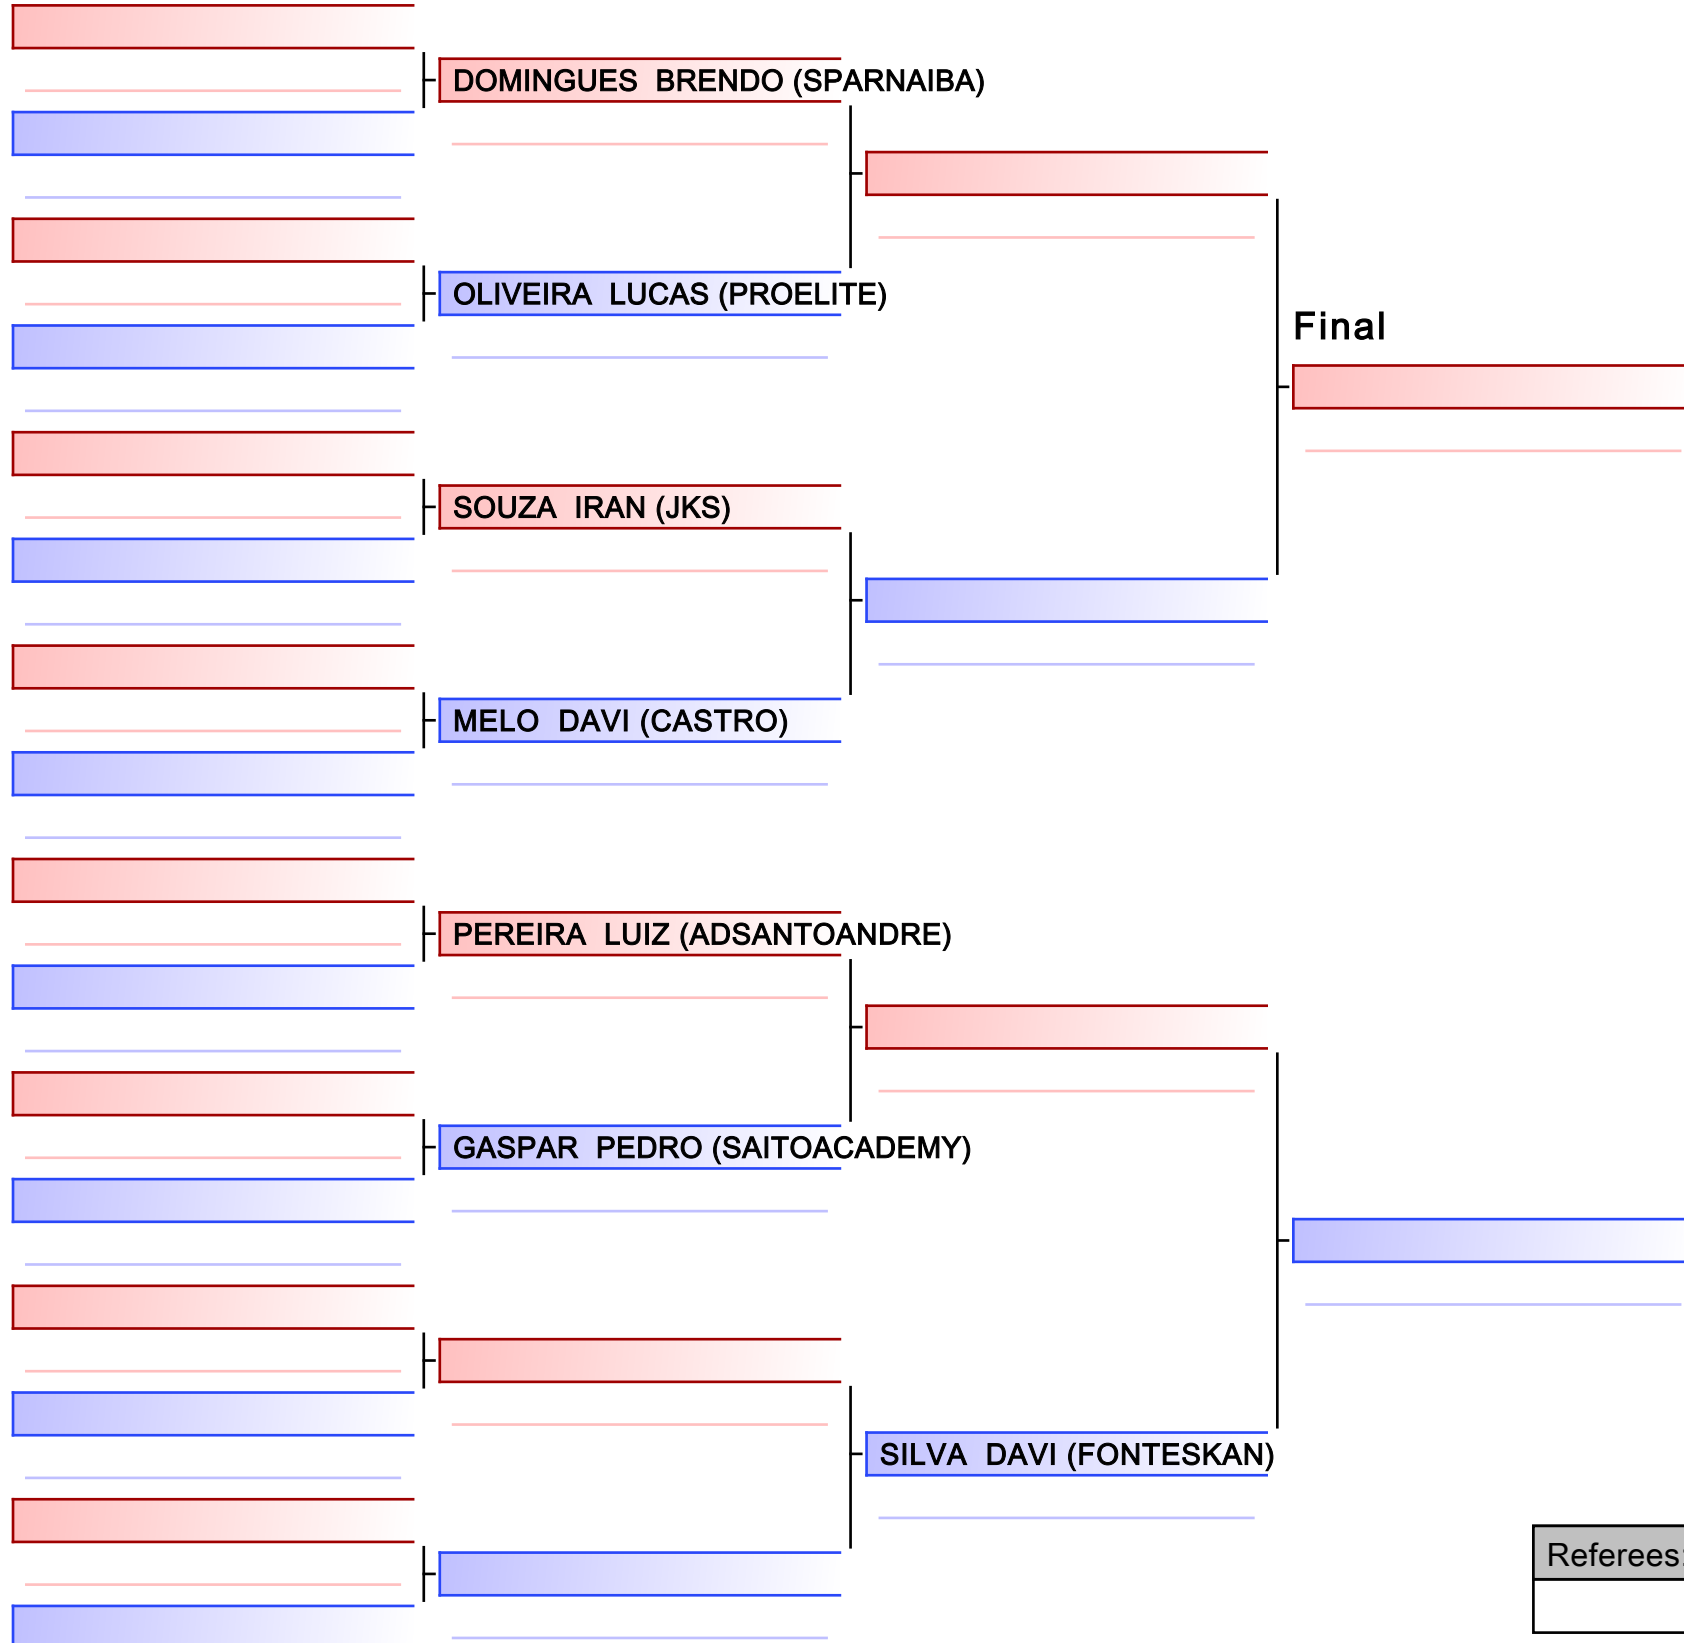

CAMPOS VINICIUS (PMTAUBATE)

Final

[Original]

Referees:			

[Original]

--

Referees:			

[Original]