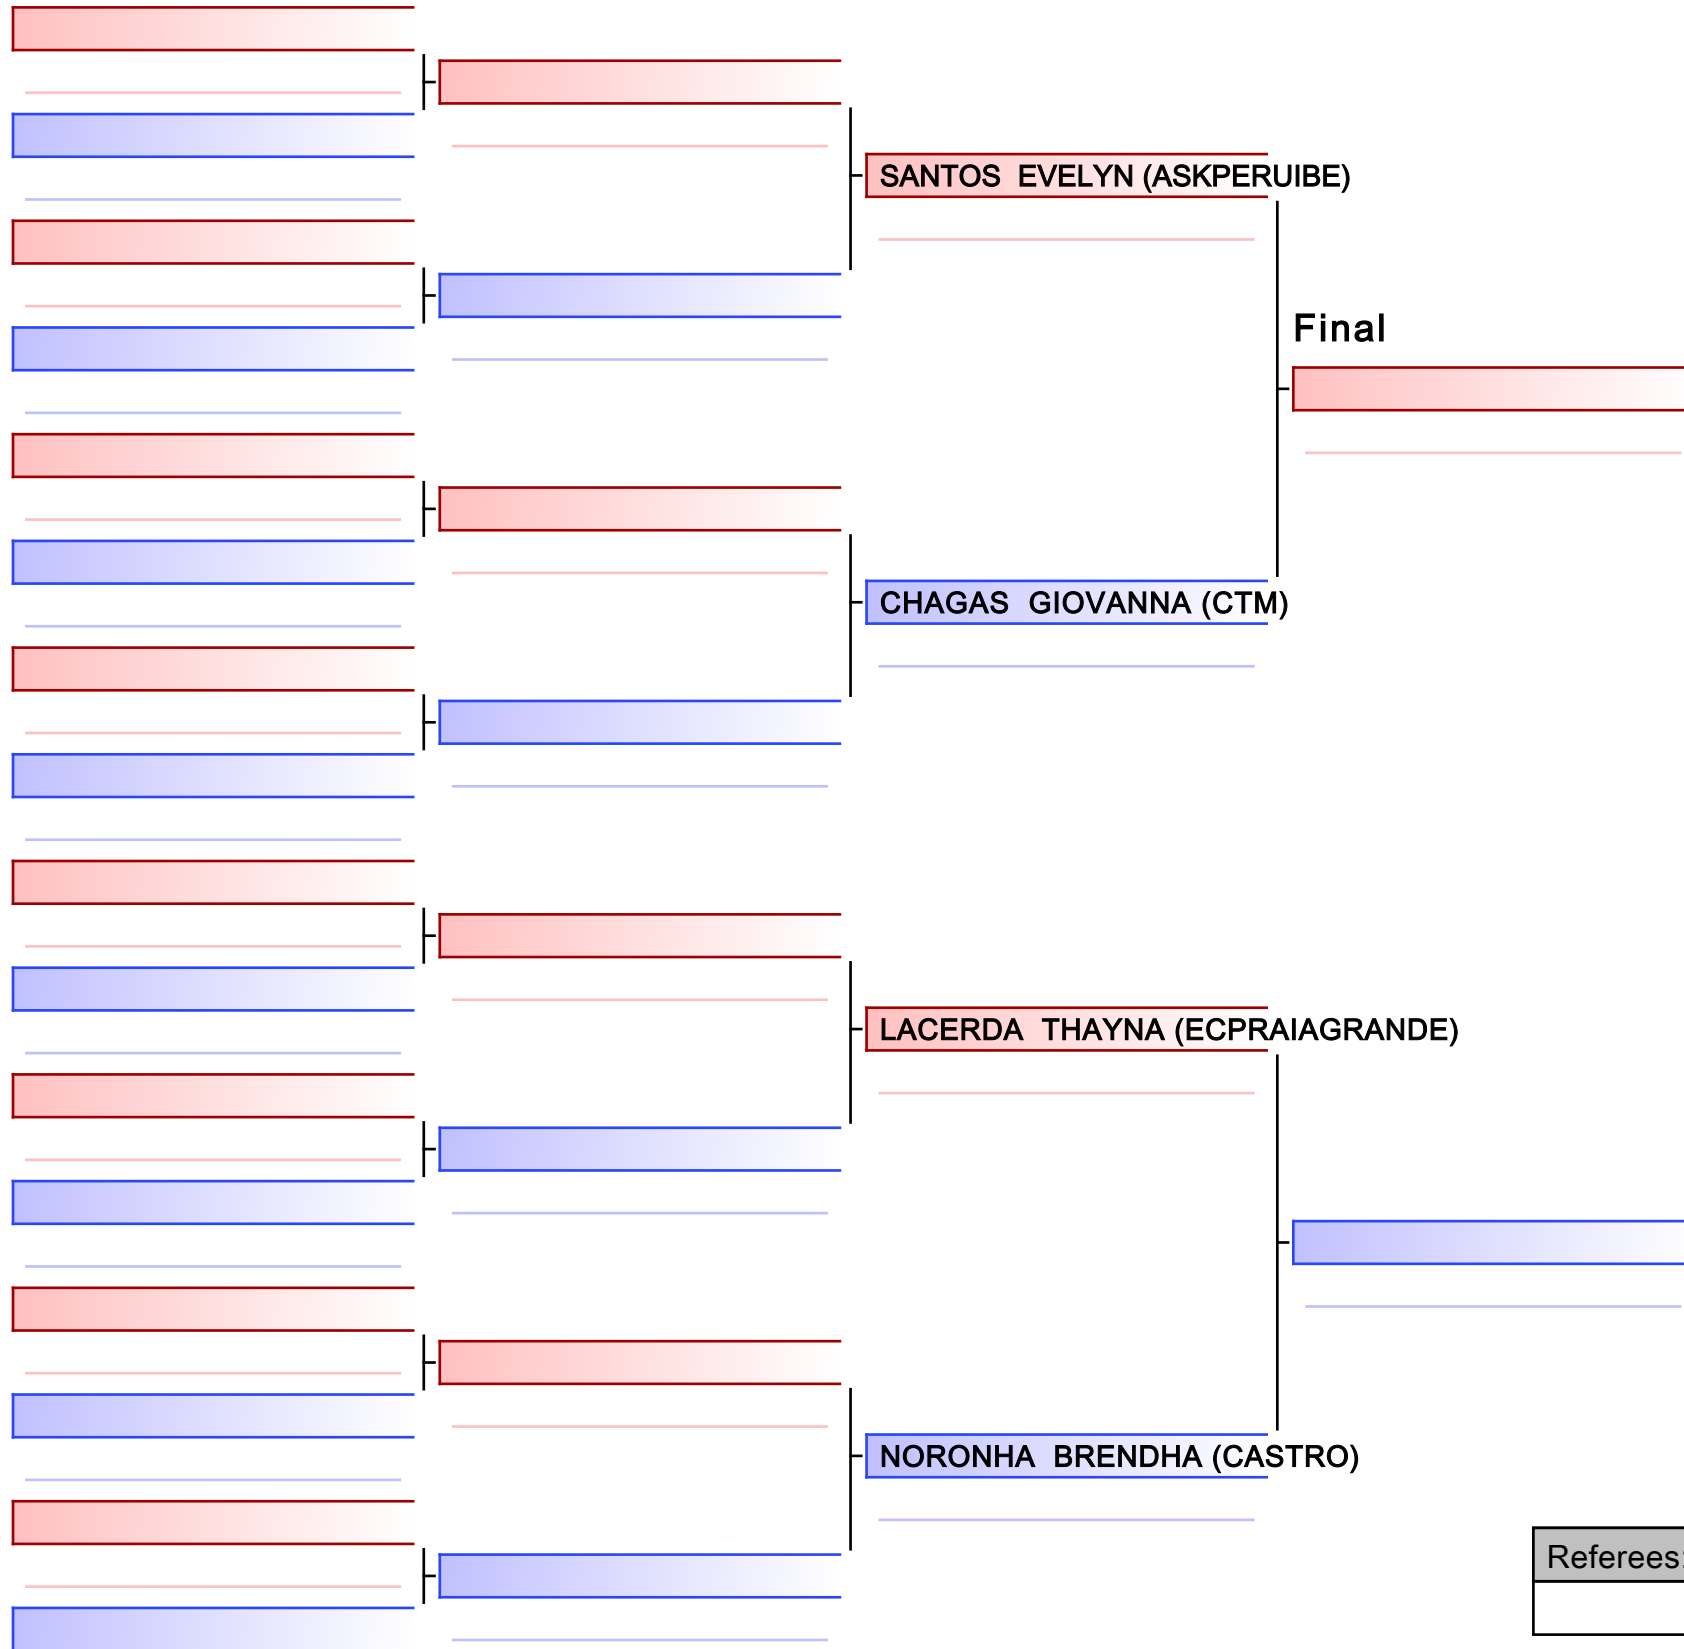

--

Referees:			

Final

CARVALHO VALENTINA (SPARNAIBA)

JAIME ANA (SAITOACADEMY)

[Original]

Referees:			

[Original]